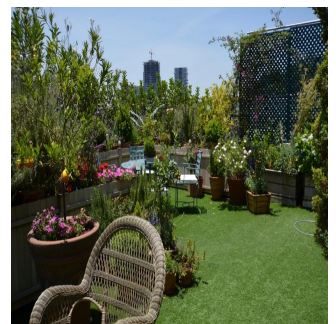

🏠 2 poverhy

📐 2 qft zemel?na ploshcha

🚗 2 avtomobil?ni mistsya

**Bruno Paul Bourlon**

Best Realty Mexico

Ciudad de México, Mexico - Mistsevy Chas

☎️ +52 55 1766 5789

Beautiful 3821 sqft. Town House apartment, in exclusive development apartments. It offers: entrance hall, access to formal dining room next to 753 sqft terrace beautifully surrounded with flowers and an awesome view to the Federal preserved green area, double living room, integrated with the TV room, also with access to the terrace, guest bathroom, equipped kitchen, 2 secondary bedrooms with bathroom, large master with dressing room, bathroom with jacuzzi tub. Complete service areas, laundry and service bedroom with bathroom. 4 parking spaces, storage. Excelent amenities, such as indoor pool, gym, squash court, playroom, tennis courts, gardens, events room, etc.