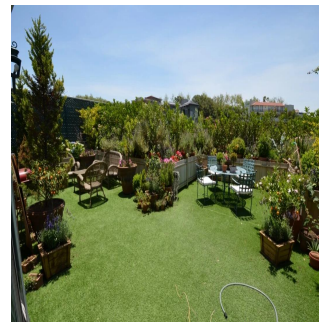

Beautiful 3821 sqft. Town House apartment, in exclusive development apartments. It offers: entrance hall, access to formal dining room next to 753 sqft terrace beautifully surrounded with flowers and an awesome view to the Federal preserved green area, double living room, integrated with the TV room, also with access to the terrace, guest bathroom, equipped kitchen, 2 secondary bedrooms with bathroom, large master with dressing room, bathroom with jacuzzi tub. Complete service areas, laundry and service bedroom with bathroom. 4 parking spaces, storage. Excelent amenities, such as indoor pool, gym, squash court, playroom, tennis courts, gardens, events room, etc.