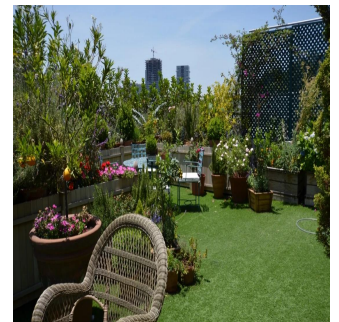

Beautiful 3821 sqft. Town House apartment, in exclusive development apartments. It offers: entrance hall, access to formal dining room next to 753 sqft terrace beautifully surrounded with flowers and an awesome view to the Federal preserved green area, double living room, integrated with the TV room, also with access to the terrace, guest bathroom, equipped kitchen, 2 secondary bedrooms with bathroom, large master with dressing room, bathroom with jacuzzi tub. Complete service areas, laundry and service bedroom with bathroom. 4 parking spaces, storage. Excelent amenities, such as indoor pool, gym, squash court, playroom, tennis courts, gardens, events room, etc.