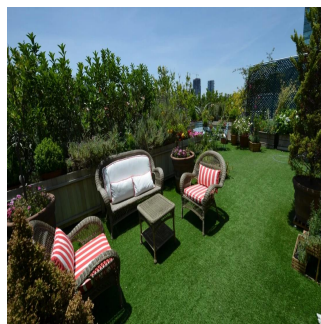

🏠 2 poverhy

📐 2 qft zemel?na ploshcha

🚗 2 avtomobil?ni mistsya

**Bruno Paul Bourlon**

Best Realty Mexico

Ciudad de México, Mexico - Mistsevy Chas

☎️ +52 55 1766 5789

Beautiful 3821 sqft. Town House apartment, in exclusive development apartments. It offers: entrance hall, access to formal dining room next to 753 sqft terrace beautifully surrounded with flowers and an awesome view to the Federal preserved green area, double living room, integrated with the TV room, also with access to the terrace, guest bathroom, equipped kitchen, 2 secondary bedrooms with bathroom, large master with dressing room, bathroom with jacuzzi tub. Complete service areas, laundry and service bedroom with bathroom. 4 parking spaces, storage. Excelent amenities, such as indoor pool, gym, squash court, playroom, tennis courts, gardens, events room, etc.