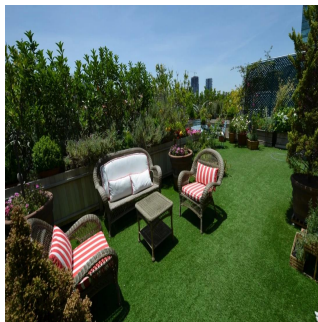

Beautiful 3821 sqft. Town House apartment, in exclusive development apartments. It offers: entrance hall, access to formal dining room next to 753 sqft terrace beautifully surrounded with flowers and an awesome view to the Federal preserved green area, double living room, integrated with the TV room, also with access to the terrace, guest bathroom, equipped kitchen, 2 secondary bedrooms with bathroom, large master with dressing room, bathroom with jacuzzi tub. Complete service areas, laundry and service bedroom with bathroom. 4 parking spaces, storage. Excelent amenities, such as indoor pool, gym, squash court, playroom, tennis courts, gardens, events room, etc.