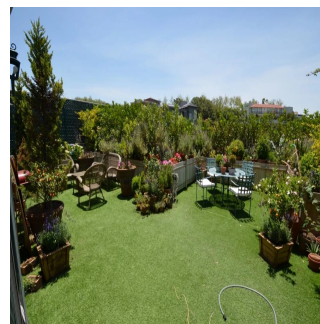

🏠 2 poverhy

📐 2 qft zemel?na ploshcha

🚗 2 avtomobil?ni mistsya

**Bruno Paul Bourlon**

Best Realty Mexico

Ciudad de México, Mexico - Mistsevy Chas

☎️ +52 55 1766 5789

Beautiful 3821 sqft. Town House apartment, in exclusive development apartments. It offers: entrance hall, access to formal dining room next to 753 sqft terrace beautifully surrounded with flowers and an awesome view to the Federal preserved green area, double living room, integrated with the TV room, also with access to the terrace, guest bathroom, equipped kitchen, 2 secondary bedrooms with bathroom, large master with dressing room, bathroom with jacuzzi tub. Complete service areas, laundry and service bedroom with bathroom. 4 parking spaces, storage. Excelent amenities, such as indoor pool, gym, squash court, playroom, tennis courts, gardens, events room, etc.