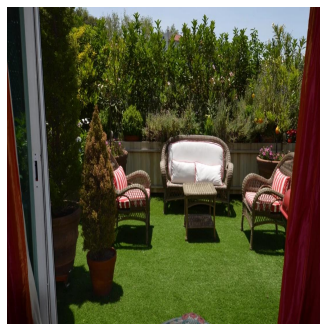

🏠 2 poverhy

📐 2 qft zemel?na ploshcha

🚗 2 avtomobil?ni mistsya

**Bruno Paul Bourlon**

Best Realty Mexico

Ciudad de México, Mexico - Mistsevy Chas

☎️ +52 55 1766 5789

Beautiful 3821 sqft. Town House apartment, in exclusive development apartments. It offers: entrance hall, access to formal dining room next to 753 sqft terrace beautifully surrounded with flowers and an awesome view to the Federal preserved green area, double living room, integrated with the TV room, also with access to the terrace, guest bathroom, equipped kitchen, 2 secondary bedrooms with bathroom, large master with dressing room, bathroom with jacuzzi tub. Complete service areas, laundry and service bedroom with bathroom. 4 parking spaces, storage. Excelent amenities, such as indoor pool, gym, squash court, playroom, tennis courts, gardens, events room, etc.