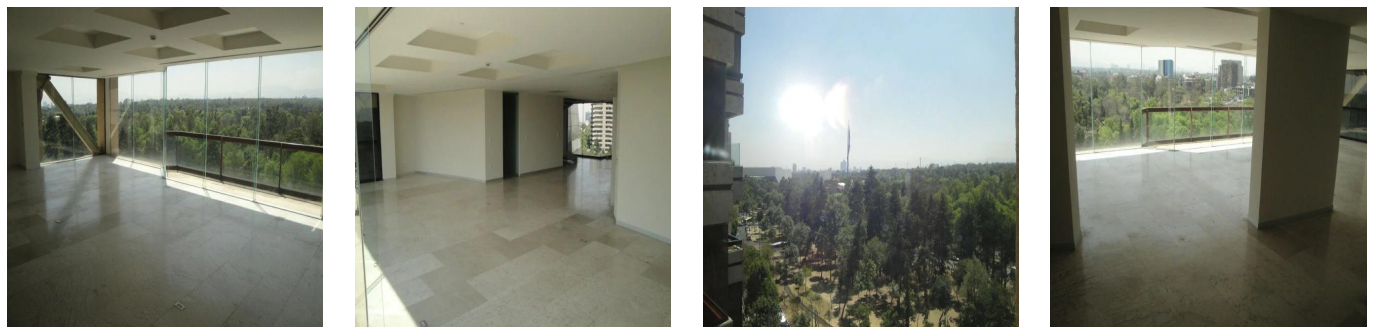

Pentkhaus

Elegant Apartment In Prestigious Building

Panama, Panama, Panama City, Campos Elíseos, , ,

MISYACHNA ORENDA

\$ 7000.00

TSINA PRODAZHU

\$ 0.00

- 400 qm
- 7 kimnaty
- 3 spal?ni
- 4 vanni kimnaty
- 4 poverhy
- 4 qm zemel?na ploshcha
- 4 avtomobil?ni mistsya

Bruno Paul Bourlon
 Best Realty Mexico
 Ciudad de México, Mexico - Mistsevy Chas

+52 55 1766 5789

Elegant apartment in prestigious building with police security guard, elegant lobby, panoramic view of the park, close to Lincoln Park and the shopping area with restaurants and cafes, make this apartment an ideal place to live. Built on 2 levels, elegant living room with marble floors, 2 level circular staircase, hardwood floors, family TV room, 3 bedrooms with bathroom and walk-in closet in the master bedroom. Complete service areas, gym y sala de reuniones, for rent with or without appliances.