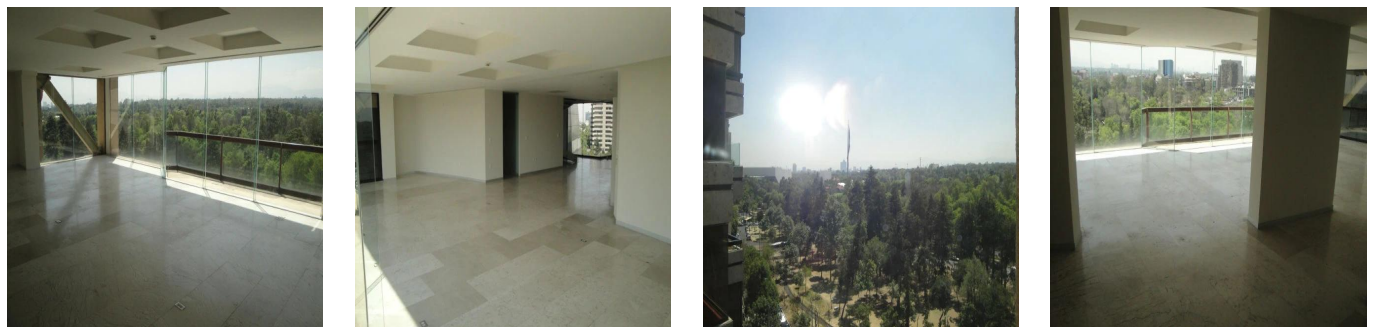

Pentkhaus

Elegant Apartment In Prestigious Building

Panama, Panama, Panama City, Campos Elíseos, , ,

MISYACHNA ORENDA

USD 7000.00

TSINA PRODAZHU

USD 0.00

- 400 qm
- 7 kimnaty
- 3 spal?ni
- 4 vanni kimnaty
- 4 poverhy
- 4 qm zemel?na ploshcha
- 4 avtomobil?ni mistsya

Bruno Paul Bourlon
Best Realty Mexico
Ciudad de México, Mexico - Mistsevy Chas

+52 55 1766 5789

Elegant apartment in prestigious building with police security guard, elegant lobby, panoramic view of the park, close to Lincoln Park and the shopping area with restaurants and cafes, make this apartment an ideal place to live. Built on 2 levels, elegant living room with marble floors, 2 level circular staircase, hardwood floors, family TV room, 3 bedrooms with bathroom and walk-in closet in the master bedroom. Complete service areas, gym y sala de reuniones, for rent with or without appliances.