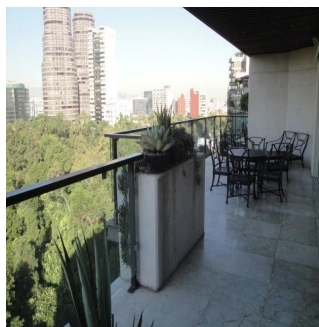

Pentkhaus

Beautiful Penthouse With Awesome Terrace In Front Of The Woods

Panama, Panama, Panama City, Campos Elíseos, , ,

MISYACHNA ORENDNA

\$ 9500.00

TSINA PRODAZHU

\$ 0.00

- 438 qm
- 6 kimnaty
- 3 spal?ni
- 3 vanni kimnaty
- 3 poverhy
- 3 qm zemel?na ploshcha
- 3 avtomobil?ni mistsya

Bruno Paul Bourlon
Best Realty Mexico
Ciudad de México, Mexico - Mistsevy Chas

+52 55 1766 5789

Beautiful VIP 2-level Penthouse. Fully furnished. 3 bedrooms with bathroom. Master bedroom with large dressing-room and jacuzzi. 656 sqft of terraces. TV area and office,..2 car parking. Security, Awesome view of Park and Chapultepec Castle.