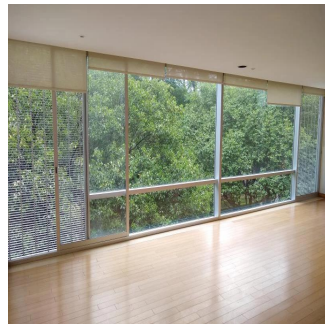

🏗️ 4 poverhy 📐 4 qm zemel?na ploshcha 📄 4 avtomobil?ni mistsya

Jorge Gamboa
Inmuebles Premium Cdmx
Ciudad de México, Mexico - Mistsevyy Chas

📞 +52 5562462457

Luxury, Exterior Overlooking Lincoln Park Pets Are Accepted, Luxury, Exterior overlooking Lincoln Park. * 4 Bathrooms (Two in the rooms, one for visits and one for service). * Amazing view of Lincoln Park. * EXTRAS: gas oven, microwave oven, boiler, washer, dryer, dishwasher, refrigerator, black-out shutters, Equipped Kitchen, large cellar, 24 hour surveillance. Maintenance Included * 2 parking spots, * 4 Bathrooms (marble, porcelain, gates and equipment) * Complete carpentry (doors, closets, dressing rooms, vanities) * Very spacious room with exterior view, hallway, equipped kitchen, bedroom or utility room, laundry area, dining room, TV room, brightly lit bedrooms with full bathroom and closet. * 24 hour surveillance, Reception, CCV. * PLACES OF INTEREST NEAR TO DEVELOPMENT * A block and a half av. PDTE. MASARYK WHERE THE BEST AND MOST EXCLUSIVE RESTAURANTS, BUSINESS, BOUTIQUES AND COMMERCIAL PLACES OF THE CITY OF MEXICO ARE FOUND. Lincoln Park, Martin Luther King JR., Sculptural Park Polanco, DryClean USA Polanco, Hotel Polanco, La Bottiglia, Beth Yitzchak, TechnoGym, French Embassy, ¿¿The Japonez Polanco, Garden of the Republic of Lebanon, Mars Field, Elysian Fields, Embassy of Lebanon, National Auditorium, Winston Churchill Garden, Presidente InterContinental Hotel, JW Marriott, Banking Zone, Hyundai, Starbucks Obelisco, P&W, Surman Polanco, Pineda Covalin, The Palm, Chapulín, Asturian Center, VESTBODY GIMNASIO, * MAIN AVENUES THAT SURROUND DEVELOPMENT * PRESIDENT MASARYK, ¿¿LAFONTAINE, JULIO VERNE, ALEJANDRO DUMAS, ELÍSEE FIELDS, WALK OF THE REFORM, LUIS G. URBINA, ANATOLE FRANCE, MONTE ELBRUZ, GOLDSMITH, HORACIO, HOMERO, AV. MOLIERE, NATIONAL ARMY, EDGAR ALLAN POE, ARCHIMEDES, RUBÉN DARÍO. * REQUIREMENTS * PETS ARE ACCEPTED, MAINTENANCE FEE INCLUDED IN THE INCOME. DEPOSIT, ADVANCED INCOME, PROOF OF INCOME OR LABOR LETTER, AVAL.