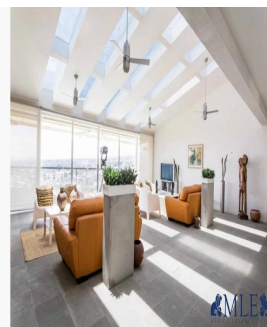

Mexico Luxury Estates

Mexico Luxury Estates

Cuernavaca, Mexico - Mistsevy Chas

☎️ +52 (777)221-0421

Glorious light illuminates this spectacular modern Penthouse on a commanding height above the town. By day, its subtle skylights reflect a spectrum of color on high white ceilings and walls. Evening shadows carve dramatic sunsets on the mountains and the night views mesmerize. Formal lines and sleek natural stone floors complement the Penthouse which is extensive yet comfortable and above all, endowed with a warm friendly ambience enhanced by the owners' personal treasures from world travels, some of them displayed in gallery settings. Open dining and living areas magnify the overall sense of sculptured space. There are three generous sized bedrooms, and three and a half baths with the Master suite boasting a sitting area, private terrace and an ample walk-in closet. Finished to their tasteful specifications, the owners incorporated various practical ideas and amenities including an open bar, a stainless steel galley-style kitchen, a private office, and three outdoor terraces. A large service area has a laundry room, bedroom and bath. Additional storage is in the independent parking area which holds 7 plus cars. The completely separate, non public entrance gives the impression of a private home yet maintains the amenities and conveniences of a turn key penthouse. Premium Panorama Penthouse takes its name from the unsurpassable views, and having a sense of over seeing it all.