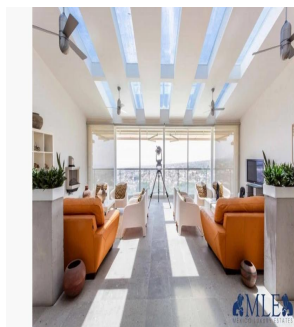

Mexico Luxury Estates

Mexico Luxury Estates

Cuernavaca, Mexico - Mistsevy Chas

☎️ +52 (777)221-0421

Glorious light illuminates this spectacular modern Penthouse on a commanding height above the town. By day, its subtle skylights reflect a spectrum of color on high white ceilings and walls. Evening shadows carve dramatic sunsets on the mountains and the night views mesmerize. Formal lines and sleek natural stone floors complement the Penthouse which is extensive yet comfortable and above all, endowed with a warm friendly ambience enhanced by the owners' personal treasures from world travels, some of them displayed in gallery settings. Open dining and living areas magnify the overall sense of sculptured space. There are three generous sized bedrooms, and three and a half baths with the Master suite boasting a sitting area, private terrace and an ample walk-in closet. Finished to their tasteful specifications, the owners incorporated various practical ideas and amenities including an open bar, a stainless steel galley-style kitchen, a private office, and three outdoor terraces. A large service area has a laundry room, bedroom and bath. Additional storage is in the independent parking area which holds 7 plus cars. The completely separate, non public entrance gives the impression of a private home yet maintains the amenities and conveniences of a turn key penthouse. Premium Panorama Penthouse takes its name from the unsurpassable views, and having a sense of over seeing it all.