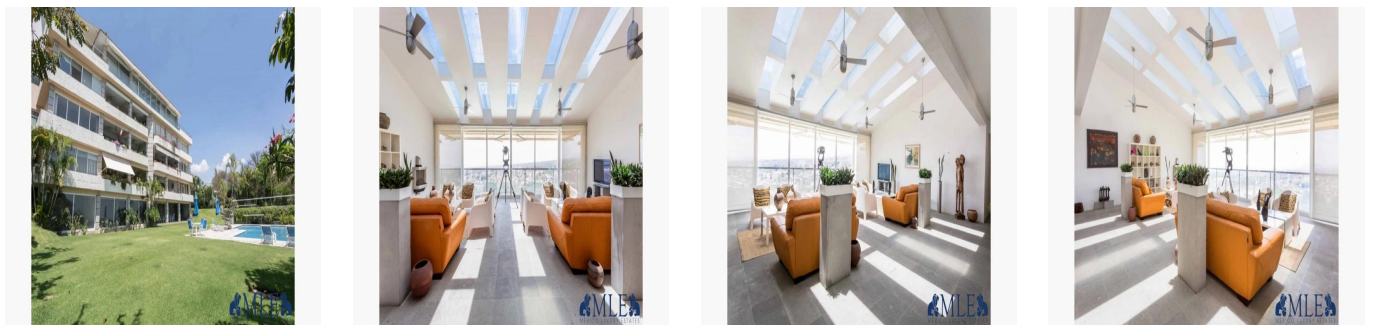

Mexico Luxury Estates

Mexico Luxury Estates

Cuernavaca, Mexico - Mistsevy Chas

☎️ +52 (777)221-0421

Glorious light illuminates this spectacular modern Penthouse on a commanding height above the town. By day, its subtle skylights reflect a spectrum of color on high white ceilings and walls. Evening shadows carve dramatic sunsets on the mountains and the night views mesmerize. Formal lines and sleek natural stone floors complement the Penthouse which is extensive yet comfortable and above all, endowed with a warm friendly ambience enhanced by the owners' personal treasures from world travels, some of them displayed in gallery settings. Open dining and living areas magnify the overall sense of sculptured space. There are three generous sized bedrooms, and three and a half baths with the Master suite boasting a sitting area, private terrace and an ample walk-in closet. Finished to their tasteful specifications, the owners incorporated various practical ideas and amenities including an open bar, a stainless steel galley-style kitchen, a private office, and three outdoor terraces. A large service area has a laundry room, bedroom and bath. Additional storage is in the independent parking area which holds 7 plus cars. The completely separate, non public entrance gives the impression of a private home yet maintains the amenities and conveniences of a turn key penthouse. Premium Panorama Penthouse takes its name from the unsurpassable views, and having a sense of over seeing it all.