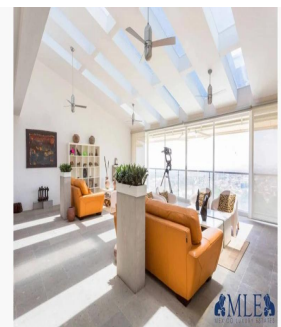

Mexico Luxury Estates

Mexico Luxury Estates

Cuernavaca, Mexico - Mistsevy Chas

☎️ +52 (777)221-0421

Glorious light illuminates this spectacular modern Penthouse on a commanding height above the town. By day, its subtle skylights reflect a spectrum of color on high white ceilings and walls. Evening shadows carve dramatic sunsets on the mountains and the night views mesmerize. Formal lines and sleek natural stone floors complement the Penthouse which is extensive yet comfortable and above all, endowed with a warm friendly ambience enhanced by the owners' personal treasures from world travels, some of them displayed in gallery settings. Open dining and living areas magnify the overall sense of sculptured space. There are three generous sized bedrooms, and three and a half baths with the Master suite boasting a sitting area, private terrace and an ample walk-in closet. Finished to their tasteful specifications, the owners incorporated various practical ideas and amenities including an open bar, a stainless steel galley-style kitchen, a private office, and three outdoor terraces. A large service area has a laundry room, bedroom and bath. Additional storage is in the independent parking area which holds 7 plus cars. The completely separate, non public entrance gives the impression of a private home yet maintains the amenities and conveniences of a turn key penthouse. Premium Panorama Penthouse takes its name from the unsurpassable views, and having a sense of over seeing it all.