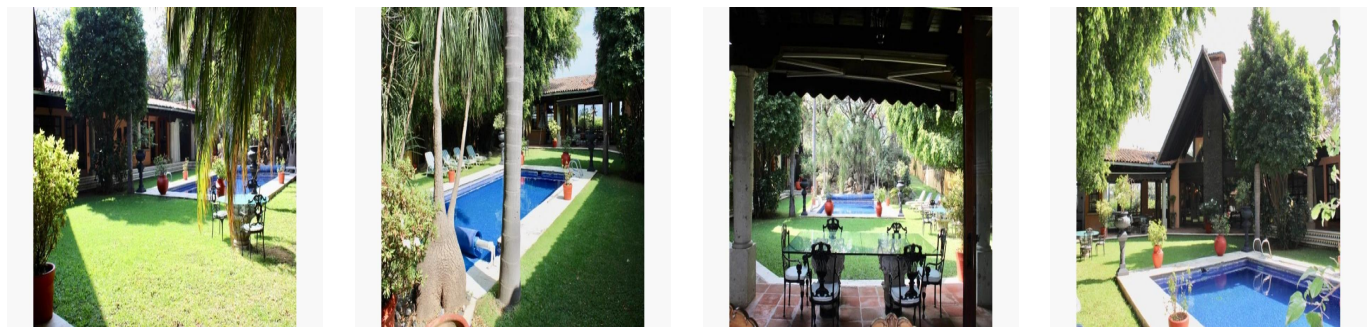

Pentkhaus

Las Palmas Colonial House In Tepoztlan

Panama, Panama, Panama City, , , ,

TSINA PRODAZHU

USD 903400.00

- 🏠 700 qm
- 🏡 13 kimnaty
- 🛏 6 spal?ni
- 🕒 7 vanni kimnaty
- 🏠 7 poverhy
- 📐 7 qm zemel?na ploshcha
- 🚗 7 avtomobil?ni mistsya

Mexico Luxury Estates
Mexico Luxury Estates
Cuernavaca, Mexico - Mistsevy Chas

 **+52 (777)221-0421**

A beautiful residence where nature and good taste have created perfection, in this Mexican colonial style featuring a unique A structure design. Casa Las Palmas is situated in Barrio San Sebastian, a prime location close to the centre of town. It features 6 separate bedrooms allowing for privacy, 7 bathrooms, 3 living rooms, spacious and bright kitchen, 3 fireplaces, a dining room boasting a huge picture window letting one enjoy meals amidst the privileged views of the Tepoztlan mountain range. The outdoors consists of an agreeable terrace, a large gas heated pool, BBQ area and wonderful gardens full of flowers, Palms and 240 year old trees. A care taker's bungalow, parking for 12 cars, 2 cisterns, laundry room and storage area complete the property. Casa Las Palmas is ideal for a boutique hotel or family compound with 2 deeds and the benefit of 2 flat lots with their own entrance, making this advantageous for expansion.