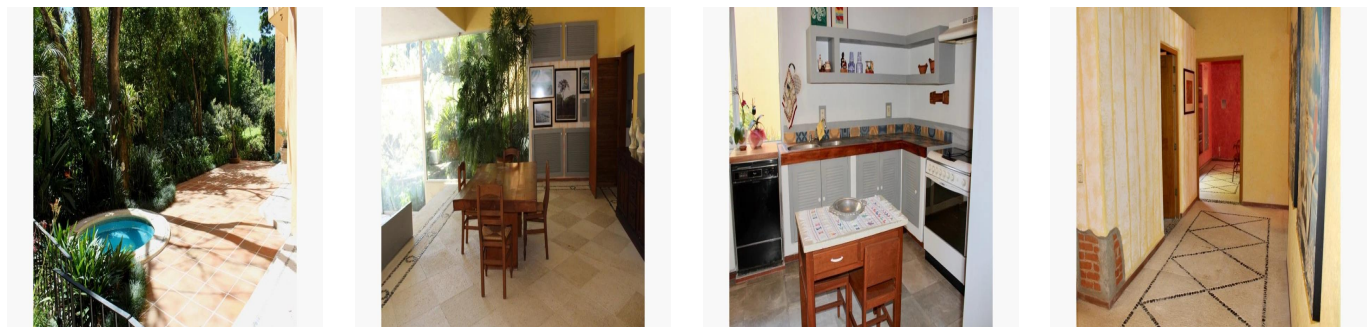

Mexico Luxury Estates
Mexico Luxury Estates
Cuernavaca, Mexico - Mistsevyv Chas

 **+52 (777)221-0421**

Large picture windows bring nature indoors as majestic trees and wonderful greenery surround Casa Listón. It boasts high ceilings, lots of light, spacious rooms, optimum conditions and the utmost privacy. Architect Javier Prieto working with Sordo Madaleno designed expertly and constructed Residential Ahuatepec Limoneros and Casa Listón, the creme de la creme was reserved as his private home. The 3,500 m2 of shared grounds are spectacular, comprising of mature trees and many fruit trees, wonderful relaxing areas, large pool with swimming lane and a Jacuzzi. Casa Listón envelops a unique concept of your own home and terraces with the added feature of additional common areas. Area: Limoneros Style: Barragán Levels: 1 in house with stairs arriving to house Bedrooms : 4, Master with office or sitting room Bathrooms: 4 1/2, marble, master with double sink and Jacuzzi Living Room: huge, light filled, floor to ceiling windows and doors opening onto terrace Dining Room: spacious, open to the living room Kitchen: perfectly situated off dining room, equipped, large pantry Service room: one with full bath (used as a guest room) Parking: 2 cars Terrace: wrap around with Jacuzzi as well as terrace at the front entrance, both very private Garden: private garden with wonderful vegetation surrounding the property. Also shared grounds that are spectacular with gardens and fruit trees 3,500 m2 Pool: shared condo pool, swimming lane, Jacuzzi, solar heated Security: 24 hrs. T.V. room Laundry room: good size with closets