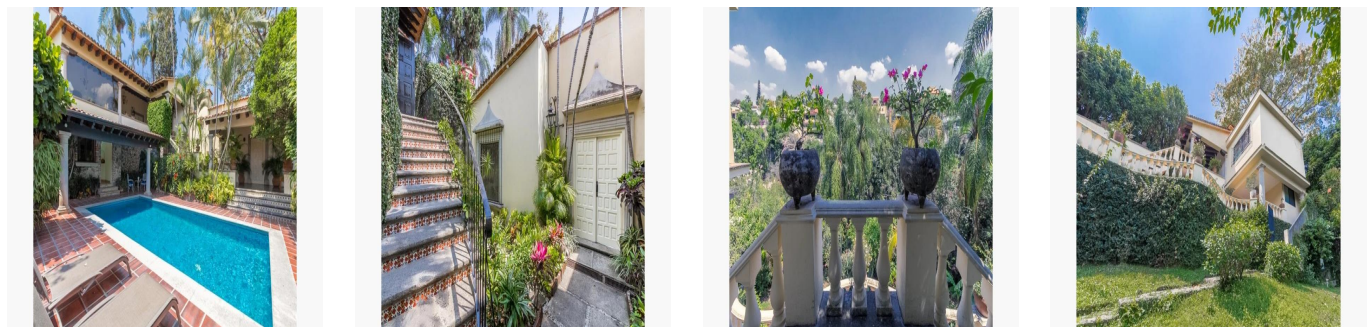

# Villa La Escondida For Sale

Ukraine, Kyiv, Kyiv, , , ,

TSINA PRODAZHU

**USD 402500.00**

- 599 qm
- 6 kimnaty
- 3 spal?ni
- 3 vanni kimnaty
- 3 poverhy
- 3 qm zemel?na ploshcha
- 3 avtomobil?ni mistsy

**Mexico Luxury Estates**  
Mexico Luxury Estates  
Cuernavaca, Mexico - Mistsevy Chas

**+52 (777)221-0421**

At the end of a quiet Palmira privada a stairway through a front garden leads to the entrance of Villa La Escondida, an appropriate name for this quaint hideaway nestled on the barranca with the sounds of the creek below. The spacious covered terrace is the meeting area to relax and gather with friends and family. The kitchen and living room with glass doors are conveniently close by. There are three private bedrooms each with hand tiled bathrooms and the ample master suite boasts a sitting area, two walk-in- closets and a massive bathroom. The glass mosaic swimming pool and lounging patio have complete privacy and enjoy magnificent views of the unique terraced garden. A two car garage and service area with bedroom, bathroom and kitchenette and laundry room complete the construction. If tranquility is what you are looking for then Villa La Escondida is the place for you. Area: Palmira Style: Classic Cuernavaca Levels: 3 Bedrooms: 3, master with 2 walk -in- closet, large sitting area Bathrooms: 3 1/2, master huge with doble sink Living Room : spacious, fireplace, sliding glass doors which are hidden in the wall Dining Area: on terrace with wonderful views Kitchen: good size, pantry Terraces: spacious, covered with living area and dining area, two private ones outside of bedrooms, open terrace pool side, all with tropical views Garden: terraced, lovely vegetation and mature trees Security: 24/ 7 privada Garage: 2 cars Service Area: bedroom, bathroom, kitchenette and patio, laundry room 599 m2 construction 972 m2 land