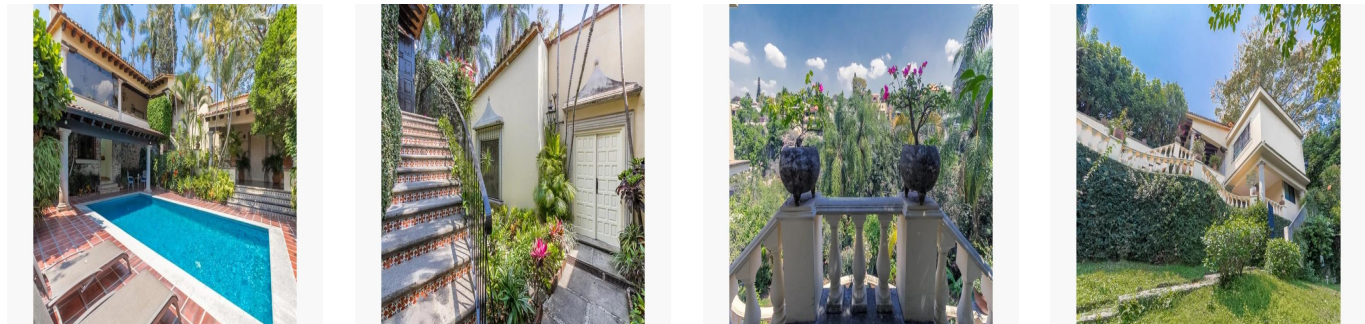

Pentkhaus

Villa La Escondida For Sale

Ukraine, Kyiv, Kyiv, , , ,

TSINA PRODAZHU

\$ 402500.00

- 🏠 599 qm
- 🏡 6 kimnaty
- 🚗 3 spal?ni
- 🕒 3 vanni kimnaty
- 🏠 3 poverhy
- 📐 3 qm zemel?na ploshcha
- 🚗 3 avtomobil?ni mistysya

Mexico Luxury Estates
Mexico Luxury Estates
Cuernavaca, Mexico - Mistsevyv Chas

☎ +52 (777)221-0421

At the end of a quiet Palmira privada a stairway through a front garden leads to the entrance of Villa La Escondida, an appropriate name for this quaint hideaway nestled on the barranca with the sounds of the creek below. The spacious covered terrace is the meeting area to relax and gather with friends and family. The kitchen and living room with glass doors are conveniently close by. There are three private bedrooms each with hand tiled bathrooms and the ample master suite boasts a sitting area, two walk-in- closets and a massive bathroom. The glass mosaic swimming pool and lounging patio have complete privacy and enjoy magnificent views of the unique terraced garden. A two car garage and service area with bedroom, bathroom and kitchenette and laundry room complete the construction. If tranquility is what you are looking for then Villa La Escondida is the place for you. Area: Palmira Style: Classic Cuernavaca Levels: 3 Bedrooms: 3, master with 2 walk -in- closet, large sitting area Bathrooms: 3 1/2, master huge with doble sink Living Room : spacious, fireplace, sliding glass doors which are hidden in the wall Dining Area: on terrace with wonderful views Kitchen: good size, pantry Terraces: spacious, covered with living area and dining area, two private ones outside of bedrooms, open terrace pool side, all with tropical views Garden: terraced, lovely vegetation and mature trees Security: 24/ 7 privada Garage: 2 cars Service Area: bedroom, bathroom, kitchenette and patio, laundry room 599 m2 construction 972 m2 land