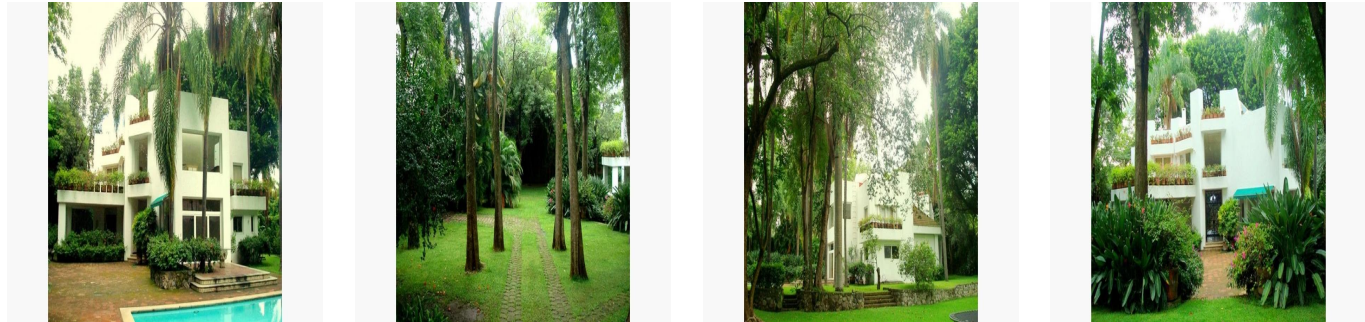

Pentkhaus

The Passover For Sale

’, ’

-  923 qm
-  18 kimnaty
-  9 spal?ni
-  9 vanni kimnaty
-  9 poverhy
-  9 qm zemel?na ploshcha
-  9 avtomobil?ni mistsya

Mexico Luxury Estates
 Mexico Luxury Estates
 Cuernavaca, Mexico - Mistsevy Chas

 +52 (777)221-0421

This extraordinary wooded estate in Acapantzingo is a great business opportunity, ideal for a housing or commercial development. A few blocks from Emperor Maximilian’s summer residence, it lies deep in a forest of huge mature trees with an apantle running through. The contemporary main residence has high ceilings and windows, which surround it, bathing the interior with light and bringing the impressive garden indoors. The ground floor has a large living room with fireplace, dining room, studio with half bath, kitchen and two terraces. Upstairs is a spacious master suite with sitting area and bath, a terrace and an artist’s studio. A guest suite with bath completes the upper floor. There are two guesthouses on the property: one has a bedroom, bath, living room with fireplace, kitchen and terrace. The second has two bedrooms, two baths, living room with fireplace and kitchen. Service areas: one house with two bedrooms, bath and laundry, as well as a security gate house with two bedrooms, two baths, sitting area and kitchen. One of a kind property and one of a kind opportunity. Land area: 20,000 m2 Construction: 923 m2