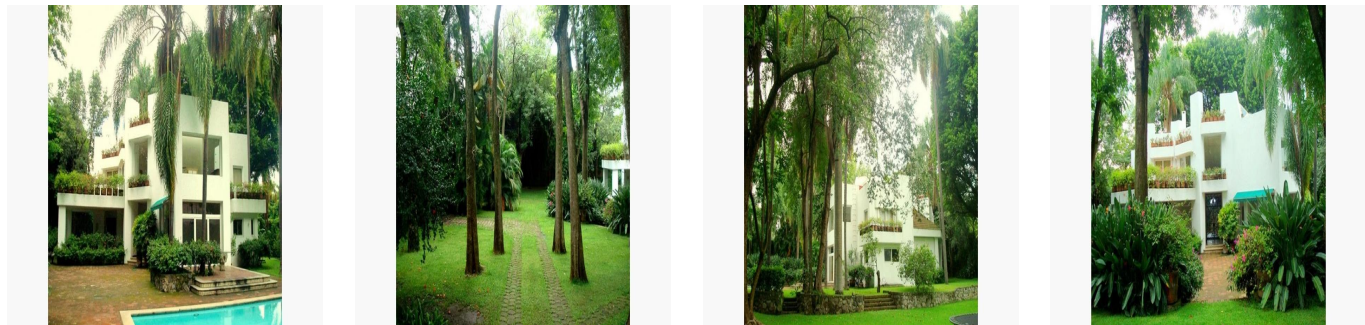

Pentkhaus

The Passover For Sale

’, ’

-  923 qm
-  18 kimnaty
-  9 spal?ni
-  9 vanni kimnaty
-  9 poverhy
-  9 qm zemel?na ploshcha
-  9 avtomobil?ni mistsya

Mexico Luxury Estates
 Mexico Luxury Estates
 Cuernavaca, Mexico - Mistsevy Chas

 +52 (777)221-0421

This extraordinary wooded estate in Acapantzingo is a great business opportunity, ideal for a housing or commercial development. A few blocks from Emperor Maximilian’s summer residence, it lies deep in a forest of huge mature trees with an apantle running through. The contemporary main residence has high ceilings and windows, which surround it, bathing the interior with light and bringing the impressive garden indoors. The ground floor has a large living room with fireplace, dining room, studio with half bath, kitchen and two terraces. Upstairs is a spacious master suite with sitting area and bath, a terrace and an artist’s studio. A guest suite with bath completes the upper floor. There are two guesthouses on the property: one has a bedroom, bath, living room with fireplace, kitchen and terrace. The second has two bedrooms, two baths, living room with fireplace and kitchen. Service areas: one house with two bedrooms, bath and laundry, as well as a security gate house with two bedrooms, two baths, sitting area and kitchen. One of a kind property and one of a kind opportunity. Land area: 20,000 m2 Construction: 923 m2