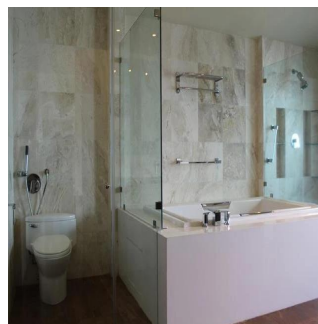

UNIQUE EXTREMELY LUXURIOUS, SPACIOUS AND PRIVATE, VIP COMMON AREAS

Dostupnyy Z: 21.08.2019

Poverkh: 4 Poverkhy: 4 Rik Pobudovy: 2017 Avtomobil?Ni Mistsya: 4

Rik Pobudovy: 2017

Typ: Ofis