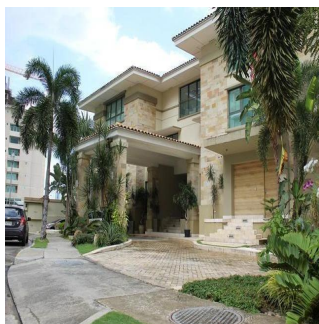

UNIQUE EXTREMELY LUXURIOUS, SPACIOUS AND PRIVATE, VIP COMMON AREAS

Dostupnyy Z: 21.08.2019

Poverkh: 4 Poverkhy: 4 Rik Pobudovy: 2017 Avtomobil?Ni Mistsya: 4

Rik Pobudovy: 2017

Typ: Ofis