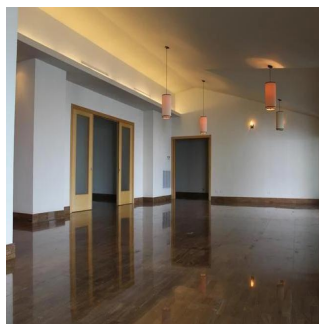

UNIQUE EXTREMELY LUXURIOUS, SPACIOUS AND PRIVATE, VIP COMMON AREAS

Dostupnyy Z: 21.08.2019

Poverkh: 4 Poverkhy: 4 Rik Pobudovy: 2017 Avtomobil?Ni Mistsya: 4

Rik Pobudovy: 2017

Typ: Ofis