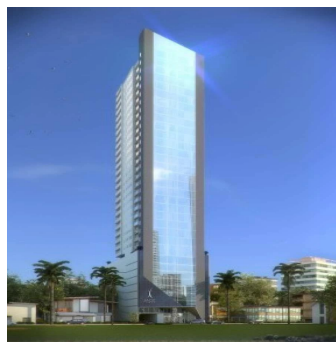

Pentkhaus

Apartments For Sale In Jade Tower

, , ,

TSINA PRODAZHU

$ 607700.00

172 qm

5 kimnaty

3 spal?ni

2 vanni kimnaty

2 poverhy

2 qm zemel?na ploshcha

2 avtomobil?ni mistsya

Iv?n Carlucci Sucre

Inversiones Natasha

Panamá, Panama - Mistsevyy Chas

+507 300 1111

Dostupnyy Z: 20.08.2019

Poverkh: 4

Poverkhy: 4

Rik Pobudovy: 2017

Avtomobil?Ni
Mistsya: 4

Rik Pobudovy: 2017

Typ: Ofis