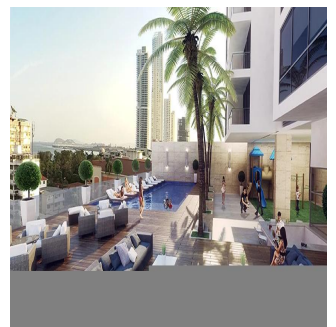

Dostupnyy Z: 20.08.2019

Poverkh: 4 Poverkhy: 4 Rik Pobudovy: 2017 Avtomobil?Ni Mistsya: 4

Rik Pobudovy: 2017

Typ: Ofis