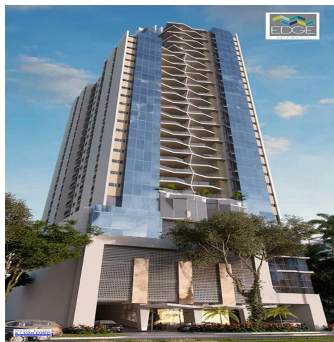

Presale

Dostupnyy Z: 20.08.2019

Poverkh: 4 Poverkhy: 4 Rik Pobudovy: 2017 Avtomobil?Ni Mistsya: 4

Rik Pobudovy: 2017

Typ: Ofis