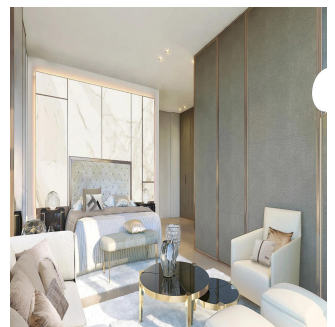

**Javier Sierra**  
Ivan Sierra Inversiones  
Panamá, Panama - Mistsevy Chas

 **+507 236-8353**

Located in Santa María Golf & Country Club, the most prestigious residential area in Panama surrounded by a spectacular 18-hole golf course designed by Nicklaus Design, comes a project to give new meaning to the word "exclusivity." The architecture of the project was conceptualized by the renowned firm GVA Arquitectos and with interior design carried out under the guidelines and support of the renowned Italian brand FENDI, La Maison is a project that presents a luxurious tower with large spaces that offer a sophisticated lifestyle with a VIP treatment under the concierge service. APARTMENTS OF: 317M2 362M2 406M2 3 AND 4 BEDROOMS WITH PRIVATE BATHROOM ITALIAN KITCHEN WITH LUXURY FINISHES LARGE TERRACES WITH BEAUTIFUL VIEW 2 APARTMENTS BY FLAT WITH INDEPENDENT HALL PENTHOUSES AVAILABLE Request a meeting for more information