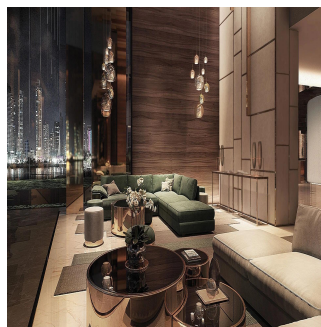

**Javier Sierra**  
Ivan Sierra Inversiones  
Panamá, Panama - Mistsevy Chas

 **+507 236-8353**

Located in Santa María Golf & Country Club, the most prestigious residential area in Panama surrounded by a spectacular 18-hole golf course designed by Nicklaus Design, comes a project to give new meaning to the word "exclusivity." The architecture of the project was conceptualized by the renowned firm GVA Arquitectos and with interior design carried out under the guidelines and support of the renowned Italian brand FENDI, La Maison is a project that presents a luxurious tower with large spaces that offer a sophisticated lifestyle with a VIP treatment under the concierge service. APARTMENTS OF: 317M2 362M2 406M2 3 AND 4 BEDROOMS WITH PRIVATE BATHROOM ITALIAN KITCHEN WITH LUXURY FINISHES LARGE TERRACES WITH BEAUTIFUL VIEW 2 APARTMENTS BY FLAT WITH INDEPENDENT HALL PENTHOUSES AVAILABLE Request a meeting for more information