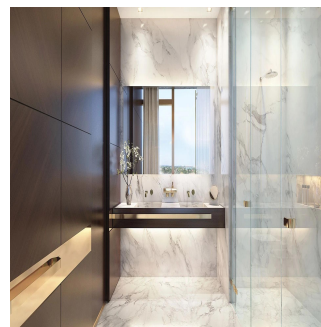

**Javier Sierra**  
Ivan Sierra Inversiones  
Panamá, Panama - Mistsevy Chas

 **+507 236-8353**

Located in Santa María Golf & Country Club, the most prestigious residential area in Panama surrounded by a spectacular 18-hole golf course designed by Nicklaus Design, comes a project to give new meaning to the word "exclusivity." The architecture of the project was conceptualized by the renowned firm GVA Arquitectos and with interior design carried out under the guidelines and support of the renowned Italian brand FENDI, La Maison is a project that presents a luxurious tower with large spaces that offer a sophisticated lifestyle with a VIP treatment under the concierge service. APARTMENTS OF: 317M2 362M2 406M2 3 AND 4 BEDROOMS WITH PRIVATE BATHROOM ITALIAN KITCHEN WITH LUXURY FINISHES LARGE TERRACES WITH BEAUTIFUL VIEW 2 APARTMENTS BY FLAT WITH INDEPENDENT HALL PENTHOUSES AVAILABLE Request a meeting for more information