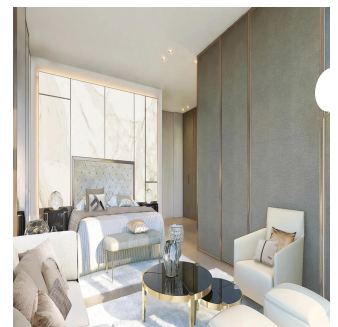

Javier Sierra

Ivan Sierra Inversiones

Panamá, Panama - Mistsevy Chas

+507 236-8353

Located in Santa María Golf & Country Club, the most prestigious residential area in Panama surrounded by a spectacular 18-hole golf course designed by Nicklaus Design, comes a project to give new meaning to the word "exclusivity." The architecture of the project was conceptualized by the renowned firm GVA Arquitectos and with interior design carried out under the guidelines and support of the renowned Italian brand FENDI, La Maison is a project that presents a luxurious tower with large spaces that offer a sophisticated lifestyle with a VIP treatment under the concierge service. APARTMENTS OF: 317M2 362M2 406M2 3 AND 4 BEDROOMS WITH PRIVATE BATHROOM ITALIAN KITCHEN WITH LUXURY FINISHES LARGE TERRACES WITH BEAUTIFUL VIEW 2 APARTMENTS BY FLAT WITH INDEPENDENT HALL PENTHOUSES AVAILABLE Request a meeting for more information