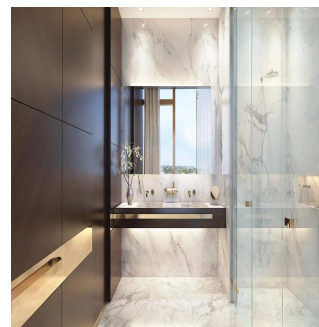

Javier Sierra

Ivan Sierra Inversiones

Panamá, Panama - Mistsevy Chas

+507 236-8353

Located in Santa María Golf & Country Club, the most prestigious residential area in Panama surrounded by a spectacular 18-hole golf course designed by Nicklaus Design, comes a project to give new meaning to the word "exclusivity." The architecture of the project was conceptualized by the renowned firm GVA Arquitectos and with interior design carried out under the guidelines and support of the renowned Italian brand FENDI, La Maison is a project that presents a luxurious tower with large spaces that offer a sophisticated lifestyle with a VIP treatment under the concierge service. APARTMENTS OF: 317M2 362M2 406M2 3 AND 4 BEDROOMS WITH PRIVATE BATHROOM ITALIAN KITCHEN WITH LUXURY FINISHES LARGE TERRACES WITH BEAUTIFUL VIEW 2 APARTMENTS BY FLAT WITH INDEPENDENT HALL PENTHOUSES AVAILABLE Request a meeting for more information