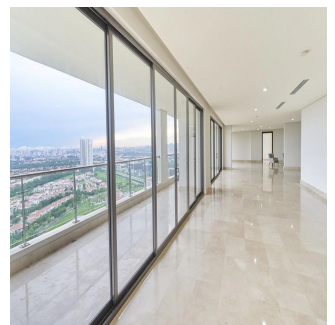

3 poverhy

3 qm zemel?na ploshcha

3 avtomobil?ni mistsya

**Javier Sierra**

Ivan Sierra Inversiones

Panamá, Panama - Mistsevyy Chas

+507 236-8353

A luxurious tower of 30 floors of residential apartments located in Santa María Golf & Country Club, one of the most exclusive projects in Panama, minutes from Costa del Este. La Vista on the Green is a luxury building with family apartments of impeccable finishes. With a privileged location and beautiful views of the golf course designed by Nicklaus Design, residents of Santa María Golf & Country Club can enjoy quick and easy access to Costa del Este, the city center, the best banking area, exclusive areas of shops and direct access to Tocumen International airport. Santa María is a luxury residential complex where modernity is combined with greenery, creating an incomparable lifestyle. The Santa Maria, a Luxury Collection Hotel & Golf Resort is a five-star urban resort that offers exceptional experiences to the most knowledgeable travelers who are looking for a true connection with the destination. The hotel has 182 luxury rooms and suites with Panamanian design elements. Surrounded by the extraordinary view of the professional golf course, designed by Nicklaus Design, the resort has three restaurants, an avant-garde spa, a gym with rejuvenating natural light, an outdoor pool overlooking the golf course and exceptional spaces for Events and meetings Our exclusive apartment is different from everyone in the building as it is a full 600 m2 flat with a large balcony that encourages you to relax with the beautiful views of the city's skyscrapers, the Pacific Ocean and the greenery of the golf course . Of course the best finishes that can be offered in marble floors, kitchen with island, marble envelopes in kitchen and bathrooms, excellent imported faucets and solid doors throughout the apartment. The building has all the amenities for the enjoyment of your family and loved ones.