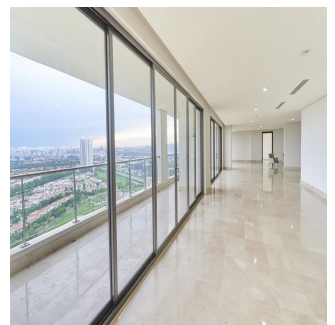

A luxurious tower of 30 floors of residential apartments located in Santa María Golf & Country Club, one of the most exclusive projects in Panama, minutes from Costa del Este. La Vista on the Green is a luxury building with family apartments of impeccable finishes. With a privileged location and beautiful views of the golf course designed by Nicklaus Design, residents of Santa María Golf & Country Club can enjoy quick and easy access to Costa del Este, the city center, the best banking area, exclusive areas of shops and direct access to Tocumen International airport. Santa María is a luxury residential complex where modernity is combined with greenery, creating an incomparable lifestyle. The Santa Maria, a Luxury Collection Hotel & Golf Resort is a five-star urban resort that offers exceptional experiences to the most knowledgeable travelers who are looking for a true connection with the destination. The hotel has 182 luxury rooms and suites with Panamanian design elements. Surrounded by the extraordinary view of the professional golf course, designed by Nicklaus Design, the resort has three restaurants, an avant-garde spa, a gym with rejuvenating natural light, an outdoor pool overlooking the golf course and exceptional spaces for Events and meetings Our exclusive apartment is different from everyone in the building as it is a full 600 m2 flat with a large balcony that encourages you to relax with the beautiful views of the city's skyscrapers, the Pacific Ocean and the greenery of the golf course . Of course the best finishes that can be offered in marble floors, kitchen with island, marble envelopes in kitchen and bathrooms, excellent imported faucets and solid doors throughout the apartment. The building has all the amenities for the enjoyment of your family and loved ones.