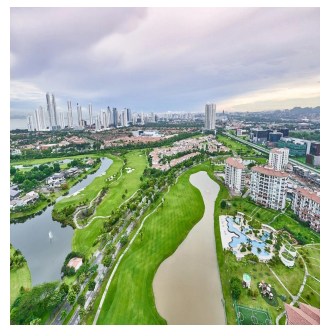

3 poverhy

3 qm zemel?na ploshcha

3 avtomobil?ni mistsya

**Javier Sierra**

Ivan Sierra Inversiones

Panamá, Panama - Mistsevyy Chas

+507 236-8353

A luxurious tower of 30 floors of residential apartments located in Santa María Golf & Country Club, one of the most exclusive projects in Panama, minutes from Costa del Este. La Vista on the Green is a luxury building with family apartments of impeccable finishes. With a privileged location and beautiful views of the golf course designed by Nicklaus Design, residents of Santa María Golf & Country Club can enjoy quick and easy access to Costa del Este, the city center, the best banking area, exclusive areas of shops and direct access to Tocumen International airport. Santa María is a luxury residential complex where modernity is combined with greenery, creating an incomparable lifestyle. The Santa Maria, a Luxury Collection Hotel & Golf Resort is a five-star urban resort that offers exceptional experiences to the most knowledgeable travelers who are looking for a true connection with the destination. The hotel has 182 luxury rooms and suites with Panamanian design elements. Surrounded by the extraordinary view of the professional golf course, designed by Nicklaus Design, the resort has three restaurants, an avant-garde spa, a gym with rejuvenating natural light, an outdoor pool overlooking the golf course and exceptional spaces for Events and meetings Our exclusive apartment is different from everyone in the building as it is a full 600 m2 flat with a large balcony that encourages you to relax with the beautiful views of the city's skyscrapers, the Pacific Ocean and the greenery of the golf course . Of course the best finishes that can be offered in marble floors, kitchen with island, marble envelopes in kitchen and bathrooms, excellent imported faucets and solid doors throughout the apartment. The building has all the amenities for the enjoyment of your family and loved ones.