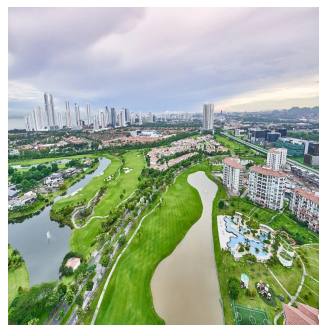

A luxurious tower of 30 floors of residential apartments located in Santa María Golf & Country Club, one of the most exclusive projects in Panama, minutes from Costa del Este. La Vista on the Green is a luxury building with family apartments of impeccable finishes. With a privileged location and beautiful views of the golf course designed by Nicklaus Design, residents of Santa María Golf & Country Club can enjoy quick and easy access to Costa del Este, the city center, the best banking area, exclusive areas of shops and direct access to Tocumen International airport. Santa María is a luxury residential complex where modernity is combined with greenery, creating an incomparable lifestyle. The Santa Maria, a Luxury Collection Hotel & Golf Resort is a five-star urban resort that offers exceptional experiences to the most knowledgeable travelers who are looking for a true connection with the destination. The hotel has 182 luxury rooms and suites with Panamanian design elements. Surrounded by the extraordinary view of the professional golf course, designed by Nicklaus Design, the resort has three restaurants, an avant-garde spa, a gym with rejuvenating natural light, an outdoor pool overlooking the golf course and exceptional spaces for Events and meetings Our exclusive apartment is different from everyone in the building as it is a full 600 m2 flat with a large balcony that encourages you to relax with the beautiful views of the city's skyscrapers, the Pacific Ocean and the greenery of the golf course . Of course the best finishes that can be offered in marble floors, kitchen with island, marble envelopes in kitchen and bathrooms, excellent imported faucets and solid doors throughout the apartment. The building has all the amenities for the enjoyment of your family and loved ones.