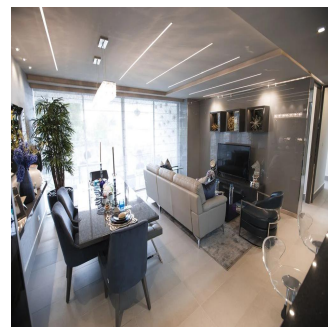

Javier Sierra

Ivan Sierra Inversiones

Panamá, Panama - Mistsevy Chas

+507 236-8353

With its privileged and elevated location in the Barrio de La Loma, one of the most exclusive residential areas of the city known for its tranquility and its spectacular panoramic views, Loma Vista Tower will rise with 31 floors in two towers under the same facade, divided with an independent lobby for each of the towers, providing greater privacy to its residents. Loma Vista Tower was designed by the internationally renowned architect firm Mallol & Mallol, with a modern and imposing facade, as well as its fine finishes and luxury details, its excellent distributions in each of its apartments, with wide areas and variety of footage. Among the spectacular facilities it will offer: - Apartments with 1 Parking - 5 high-speed elevators - Lobby for each of the towers - Balcony with panoramic views of the city - Imported kitchen furniture and granite countertops - Fine high-format coverings - It will have the most complete Social Area of ??Panama - 2 swimming pools for adults and 1 swimming pool for children - Gym area - Squash court - Playroom for children - Cinema Room - Party room - Lounge - Spa with sauna and bathroom Turkish - Jacuzzi