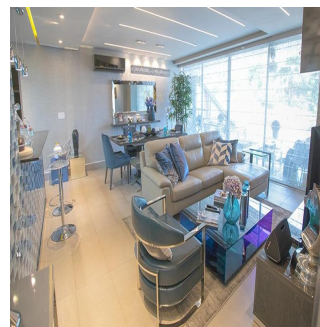

Pentkhaus

Apartment In La Loma Hato Pintado

Singapore, Singapore, Singapore, , , ,

TSINA PRODAZHU

USD 255400.00

- 🏠 112 qm
- 🏠 4 kimnaty
- 🚗 2 spal?ni
- 🕒 2 vanni kimnaty
- 🏠 2 poverhy
- 📐 2 qm zemel?na ploshcha
- 🚗 2 avtomobil?ni mistsya

Javier Sierra

Ivan Sierra Inversiones

Panamá, Panama - Mistsevy Chas

+507 236-8353

With its privileged and elevated location in the Barrio de La Loma, one of the most exclusive residential areas of the city known for its tranquility and its spectacular panoramic views, Loma Vista Tower will rise with 31 floors in two towers under the same facade, divided with an independent lobby for each of the towers, providing greater privacy to its residents. Loma Vista Tower was designed by the internationally renowned architect firm Mallol & Mallol, with a modern and imposing facade, as well as its fine finishes and luxury details, its excellent distributions in each of its apartments, with wide areas and variety of footage. Among the spectacular facilities it will offer: - Apartments with 1 Parking - 5 high-speed elevators - Lobby for each of the towers - Balcony with panoramic views of the city - Imported kitchen furniture and granite countertops - Fine high-format coverings - It will have the most complete Social Area of ??Panama - 2 swimming pools for adults and 1 swimming pool for children - Gym area - Squash court - Playroom for children - Cinema Room - Party room - Lounge - Spa with sauna and bathroom Turkish - Jacuzzi