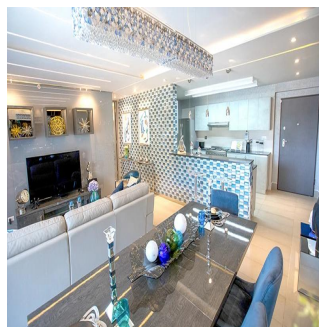

Pentkhaus

Apartment In La Loma Hato Pintado

Singapore, Singapore, Singapore, , , ,

TSINA PRODAZHU

USD 255400.00

- 🏠 112 qm
- 🏠 4 kimnaty
- 🚗 2 spal?ni
- 🕒 2 vanni kimnaty
- 🏠 2 poverhy
- 📐 2 qm zemel?na ploshcha
- 🚗 2 avtomobil?ni mistsya

Javier Sierra

Ivan Sierra Inversiones

Panamá, Panama - Mistsevy Chas

+507 236-8353

With its privileged and elevated location in the Barrio de La Loma, one of the most exclusive residential areas of the city known for its tranquility and its spectacular panoramic views, Loma Vista Tower will rise with 31 floors in two towers under the same facade, divided with an independent lobby for each of the towers, providing greater privacy to its residents. Loma Vista Tower was designed by the internationally renowned architect firm Mallol & Mallol, with a modern and imposing facade, as well as its fine finishes and luxury details, its excellent distributions in each of its apartments, with wide areas and variety of footage. Among the spectacular facilities it will offer: - Apartments with 1 Parking - 5 high-speed elevators - Lobby for each of the towers - Balcony with panoramic views of the city - Imported kitchen furniture and granite countertops - Fine high-format coverings - It will have the most complete Social Area of ??Panama - 2 swimming pools for adults and 1 swimming pool for children - Gym area - Squash court - Playroom for children - Cinema Room - Party room - Lounge - Spa with sauna and bathroom Turkish - Jacuzzi