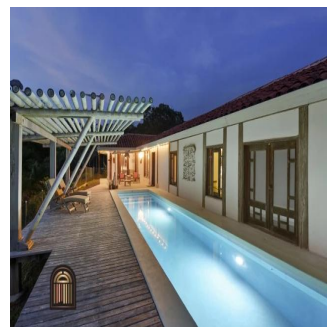

**Karla Adams**

Open Doors Panama Estates

Panamá, Panama - Mistsevy Chas

+507 6390-5229

The Kanyini Retreat is just that. It's an escape, a luxury of nature, views and sounds that are good for the soul. Set in the gorgeous hillside of the southern tip of The Azuero Peninsula, the property provides privacy to each of its quality built and artistically designed structures. A private owner's residence features hand-etched ceilings, custom woodwork, ocean-view pool and sundeck, and fenced yard for pets. Five guest suites are perfect for family reunions, nightly rentals, or corporate retreats. All guests come together and share the community kitchen. The sunsets are lovely with the backdrop of the Pacific Ocean. Nothing but the sounds of nature will demand your attention! The property is fully remodeled for structural integrity, functionality, quality, durability and water flow. Remodel includes 435 meters of concrete road, and 87 meters of concrete path. Truly, it is turn-key with all appliances and guest furniture included. Please see the full list of features and inclusions in the tab area below the photos.

Dostupnyy Z: 16.08.2019

Poverkh: 4 Poverkhy: 4 Rik Pobudovy: 2017 Avtomobil?Ni Mistsya: 4 Rik Pobudovy: 2017 Typ: Ofis

If you decide to leave the retreat, nearby you can enjoy the tourist amenities of Playa Venao and Cañas such as zip lining, surfing, horseback riding, skateboarding, kyaking, SUP boarding, fishing, eco-tours, hiking, dining and amazing coffee. Internationally renowned Panga's restaurant at Eco Venao offers a gastronomic experience of farm-to-table Panamanian style and international cuisine. Twice daily commercial flights to Chitre are possible where you can rent a vehicle and stock up on organic groceries at Riba Smith before heading down to the retreat. Or, arrive by helicopter direct to your property. At Kanyini Retreat you can give your guests the experience they will not soon forget