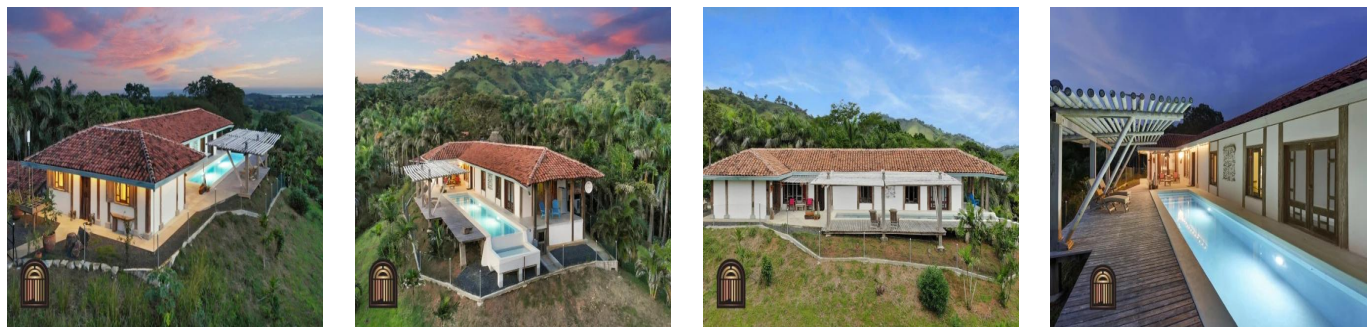

Karla Adams
 Open Doors Panama Estates
 Panamá, Panama - Mistsevy Chas

📞 **+507 6390-5229**

The Kanyini Retreat is just that. It's an escape, a luxury of nature, views and sounds that are good for the soul. Set in the gorgeous hillside of the southern tip of The Azuero Peninsula, the property provides privacy to each of its quality built and artistically designed structures. A private owner's residence features hand-etched ceilings, custom woodwork, ocean-view pool and sundeck, and fenced yard for pets. Five guest suites are perfect for family reunions, nightly rentals, or corporate retreats. All guests come together and share the community kitchen. The sunsets are lovely with the backdrop of the Pacific Ocean. Nothing but the sounds of nature will demand your attention! The property is fully remodeled for structural integrity, functionality, quality, durability and water flow. Remodel includes 435 meters of concrete road, and 87 meters of concrete path. Truly, it is turn-key with all appliances and guest furniture included. Please see the full list of features and inclusions in the tab area below the photos.

Dostupnyy Z: 16.08.2019

Poverkh: 4 Poverkhy: 4 Rik Pobudovy: 2017 Avtomobil?Ni Mistsya: 4 Rik Pobudovy: 2017 Typ: Ofis

If you decide to leave the retreat, nearby you can enjoy the tourist amenities of Playa Venao and Cañas such as zip lining, surfing, horseback riding, skateboarding, kyaking, SUP boarding, fishing, eco-tours, hiking, dining and amazing coffee. Internationally renowned Panga's restaurant at Eco Venao offers a gastronomic experience of farm-to-table Panamanian style and international cuisine. Twice daily commercial flights to Chitre are possible where you can rent a vehicle and stock up on organic groceries at Riba Smith before heading down to the retreat. Or, arrive by helicopter direct to your property. At Kanyini Retreat you can give your guests the experience they will not soon forget