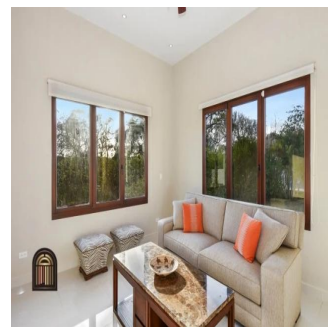

**Karla Adams**

Open Doors Panama Estates

Panamá, Panama - Mistsevy Chas

+507 6390-5229

Elegant and ultra-private, this beachfront estate gleams with clean, bright, high-end finishes. Concealed at the very end of a quiet subdivision in Panama’s darling town of Pedasi, your beachfront paradise is about as private as it gets without being isolated. Step out from the pool right onto the sandy shores of the gorgeous beach that stretches for miles. Walk, swim, and enjoy the fact that you have this slice of heaven almost all to yourself. For water lovers and sun bathers, the swimming pool is tucked between the sheltering walls of the four bedrooms on one end and the living room and kitchen on the other. Abundant windows allow plenty of natural light and fresh breeze throughout the home. The North American style kitchen offers plenty of cabinet and counter space, with even more culinary offerings in the outdoor bohio with included grill. Well-built and with new interior and exterior paint included, this home is move-in ready. Quality furnishings can be included for an easy transition to your dream home, or bring your own taste of home. Additional details are below in the tabbed area. If you would like to experience the home in 3D please let us know and we will send a link to view the tour. Any questions, we are at your service.