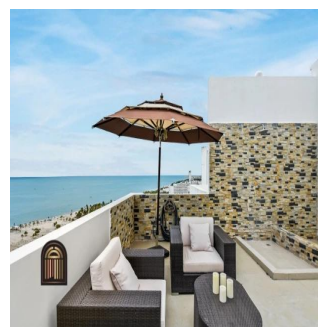

Karla Adams

Open Doors Panama Estates

Panamá, Panama - Mistsevyi Chas

+507 6390-5229

What makes this apartment more exclusive, more luxurious than all the others in the area? Location. Finishes. Size... and panoramic views of the ocean and distant mountains. You really would be hard pressed to find any like it. The penthouse suite is situated squarely in front of the beach, so the ocean view is directly in front of you with no competition for your attention. With two stories of living space, all recently remodeled with impeccable attention to detail and fully loaded with luxury finishes... this is first world quality.