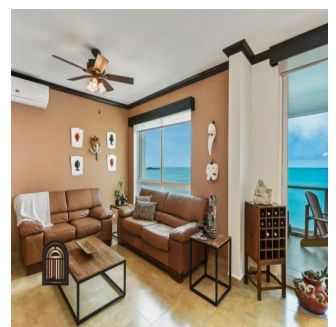

Karla Adams

Open Doors Panama Estates

Panamá, Panama - Mistsevyi Chas

+507 6390-5229

What makes this apartment more exclusive, more luxurious than all the others in the area? Location. Finishes. Size... and panoramic views of the ocean and distant mountains. You really would be hard pressed to find any like it. The penthouse suite is situated squarely in front of the beach, so the ocean view is directly in front of you with no competition for your attention. With two stories of living space, all recently remodeled with impeccable attention to detail and fully loaded with luxury finishes... this is first world quality.