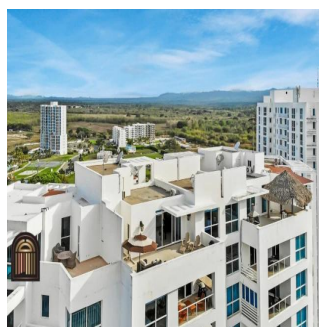

Pentkhaus

Luxury Penthouse Apartment

Singapore, Singapore, Singapore, , , ,

TSINA PRODAZHU

\$ 1000000.00

- 🏠 310 qm
- 🏡 9 kimnaty
- 🚗 3 spal?ni
- 🕒 6 vanni kimnaty
- 🏠 6 poverhy
- 📐 6 qm zemel?na ploshcha
- 🚗 6 avtomobil?ni mistsya

Karla Adams

Open Doors Panama Estates

Panamá, Panama - Mistsevyi Chas

+507 6390-5229

What makes this apartment more exclusive, more luxurious than all the others in the area? Location. Finishes. Size... and panoramic views of the ocean and distant mountains. You really would be hard pressed to find any like it. The penthouse suite is situated squarely in front of the beach, so the ocean view is directly in front of you with no competition for your attention. With two stories of living space, all recently remodeled with impeccable attention to detail and fully loaded with luxury finishes... this is first world quality.