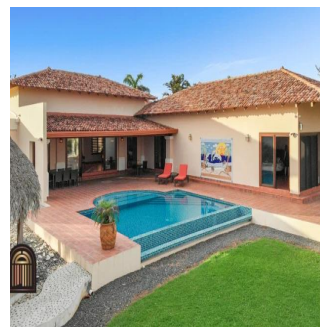

Pentkhaus

Pedasi Luxury Beachfront Home For Sale

Singapore, Singapore, Singapore, , , ,

TSINA PRODAZHU

USD 1275000.00

- 🏠 630 qm
- 📏 7 kimnaty
- 🛏 3 spal?ni
- 🚰 4 vanni kimnaty
- 🏠 4 poverhy
- 📏 4 qm zemel?na ploshcha
- 🚗 4 avtomobil?ni mistsya

Karla Adams

Open Doors Panama Estates

Panamá, Panama - Mistsevy Chas

☎ +507 6390-5229

Tropical stained glass and mosaic art add character and charm to this expansive estate home on Playa La Garita. From your back door, walk for miles along soft sand beach, or relax in the bohio to the sound of the waves, birds and the breeze. An entertainer's delight, the home is open and welcoming with a gorgeous custom kitchen fully loaded for all your gastronomic desires. With favorable weather year-round in Panama's "Dry Arch", your living area includes all 630 square meters (6.780 Ft) of indoor/outdoor finished space. The pristine pool has recently been fully remodeled and overlooks the soft waves of the Pacific ocean where humpback whales migrate and entertain several months of the year. Luxurious and stylish finishes throughout the home accentuate wide open spaces. Every detail has been considered for functionality, security, and comfort. See a full list of features and building specifications in the tabbed area below.

Dostupnyy Z: 16.08.2019

Poverkh: 4 Poverkhy: 4 Rik Pobudovy: 2017 Avtomobil?Ni Mistsya: 4 Rik Pobudovy: 2017 Typ: Ofis

The charming town of Pedasi is only seven minutes drive from the gated Costa Pedasi community and is known for its safety, plentiful beaches, great community vibe and cultural charm. Without history of hurricanes or natural disasters, your investment is more secure than other tropical beach areas. With the coming installation of an international school, the area is rumored to be the next hot area for growth in Panama. Cost of living remains low in the area, and there are several tax benefits to property ownership. Come experience your dream of owning beachfront property.