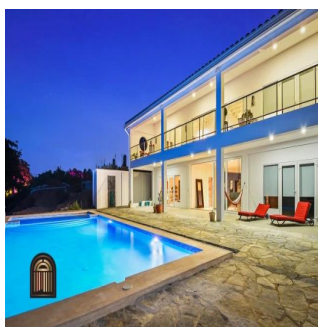

Pentkhaus

Expansive Beachfront Estate

Singapore, Singapore, Singapore, , , ,

TSINA PRODAZHU

$ 2250000.00

- 🏠 1018 qm
- 🏡 11 kimnaty
- 🚗 6 spal?ni
- 🛥 5 vanni kimnaty
- 🏠 5 poverhy
- 📐 5 qm zemel?na ploshcha
- 🚗 5 avtomobil?ni mistysya

Karla Adams

Open Doors Panama Estates

Panamá, Panama - Mistsevy Chas

+507 6390-5229