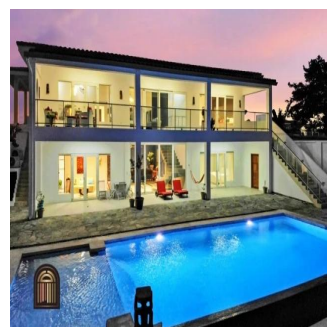

Pentkhaus

Expansive Beachfront Estate

Singapore, Singapore, Singapore, , , ,

TSINA PRODAZHU

$ 2250000.00

- 🏠 1018 qm
- 🏡 11 kimnaty
- 🚗 6 spal?ni
- 🛥 5 vanni kimnaty
- 🏠 5 poverhy
- 📐 5 qm zemel?na ploshcha
- 🚗 5 avtomobil?ni mistysya

Karla Adams

Open Doors Panama Estates

Panamá, Panama - Mistsevy Chas

+507 6390-5229