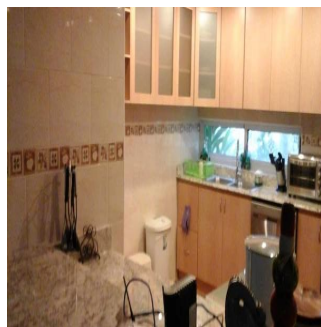

Pentkhaus

Lavish Vacation Villa

Calle Pineau, , ,

TSINA PRODAZHU

USD 735000.00

- qm
- 9 kimnaty
- 4 spal?ni
- 5 vanni kimnaty
- 5 poverhy
- 5 qm zemel?na ploshcha
- 5 avtomobil?ni mistsya

Pierre Marleau
Uncover Panama
Panama, Panama - Mistsevy Chas

+507 6487-4686

Plan your next family vacation in this spectacular 4 bedroom and 4 (+.5) bathroom villa. Custom designed with extended living areas, an upgraded kitchen, walk-in closets, private swimming pool and 2 Jacuzzi. Fully landscaped with breathtaking views on the lake of the Royal Decameron Golf Course, nestled in Panama's most desired micro-climate. Take advantage of the Private Beach Club, offering a spacious restaurant, overlooking the beach, a large pool, and umbrellas with chairs at the beach for all to enjoy!