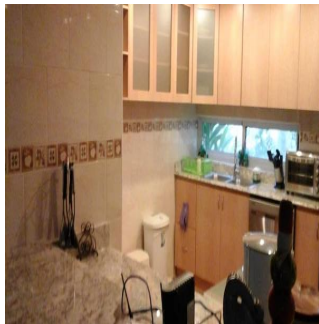

5 poverhy

5 qm zemel?na ploshcha

5 avtomobil?ni mistsya

**Pierre Marleau**

Uncover Panama

Panama, Panama - Mistsevy Chas

+507 6487-4686

Plan your next family vacation in this spectacular 4 bedroom and 4 (+.5) bathroom villa. Custom designed with extended living areas, an upgraded kitchen, walk-in closets, private swimming pool and 2 Jacuzzi. Fully landscaped with breathtaking views on the lake of the Royal Decameron Golf Course, nestled in Panama's most desired micro-climate. Take advantage of the Private Beach Club, offering a spacious restaurant, overlooking the beach, a large pool, and umbrellas with chairs at the beach for all to enjoy!