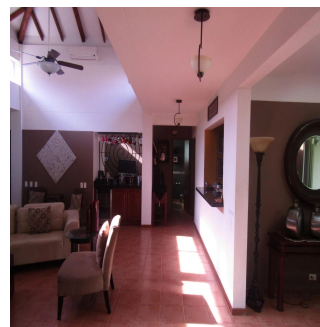

With all of the comforts of home, this villa is move-in ready! Private swimming pool with waterfall, extra large bedrooms all with private baths, open living space, vaulted ceilings, fully air-conditioned, beautiful granite and marble countertops, tiled floors, leather sofas, custom iron beds, exceptional décor all in excellent condition, incredible golf course view from front and back yard, large private lot, mature landscaping, covered patios, custom patio furniture, flower covered arbor, palm trees, fully screened, window tinting, gas grill, hand painted mural, this is a must see. Perfect opportunity for the retired or semi-retired, part time or full time resident. Excellent source of rental income, when you are not able to enjoy paradise, rent it out with on-site rental management team.