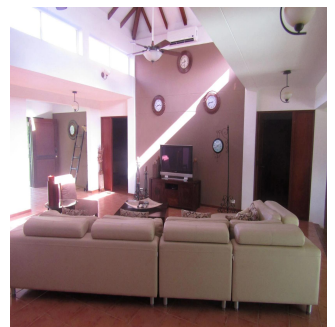

Pierre Marleau
Uncover Panama
Panama, Panama - Mistsevy Chas

+507 6487-4686

With all of the comforts of home, this villa is move-in ready! Private swimming pool with waterfall, extra large bedrooms all with private baths, open living space, vaulted ceilings, fully air-conditioned, beautiful granite and marble countertops, tiled floors, leather sofas, custom iron beds, exceptional décor all in excellent condition, incredible golf course view from front and back yard, large private lot, mature landscaping, covered patios, custom patio furniture, flower covered arbor, palm trees, fully screened, window tinting, gas grill, hand painted mural, this is a must see. Perfect opportunity for the retired or semi-retired, part time or full time resident. Excellent source of rental income, when you are not able to enjoy paradise, rent it out with on-site rental management team.