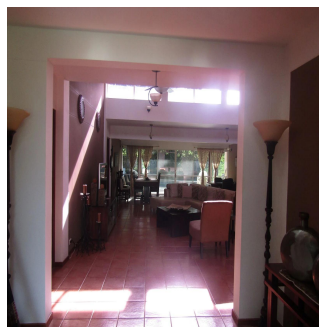

With all of the comforts of home, this villa is move-in ready! Private swimming pool with waterfall, extra large bedrooms all with private baths, open living space, vaulted ceilings, fully air-conditioned, beautiful granite and marble countertops, tiled floors, leather sofas, custom iron beds, exceptional décor all in excellent condition, incredible golf course view from front and back yard, large private lot, mature landscaping, covered patios, custom patio furniture, flower covered arbor, palm trees, fully screened, window tinting, gas grill, hand painted mural, this is a must see. Perfect opportunity for the retired or semi-retired, part time or full time resident. Excellent source of rental income, when you are not able to enjoy paradise, rent it out with on-site rental management team.