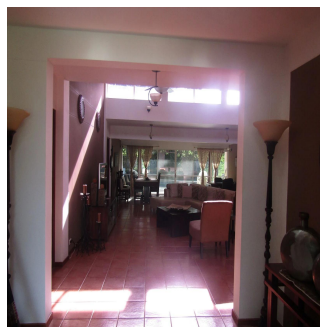

Pierre Marleau
Uncover Panama
Panama, Panama - Mistsevy Chas

+507 6487-4686

With all of the comforts of home, this villa is move-in ready! Private swimming pool with waterfall, extra large bedrooms all with private baths, open living space, vaulted ceilings, fully air-conditioned, beautiful granite and marble countertops, tiled floors, leather sofas, custom iron beds, exceptional décor all in excellent condition, incredible golf course view from front and back yard, large private lot, mature landscaping, covered patios, custom patio furniture, flower covered arbor, palm trees, fully screened, window tinting, gas grill, hand painted mural, this is a must see. Perfect opportunity for the retired or semi-retired, part time or full time resident. Excellent source of rental income, when you are not able to enjoy paradise, rent it out with on-site rental management team.