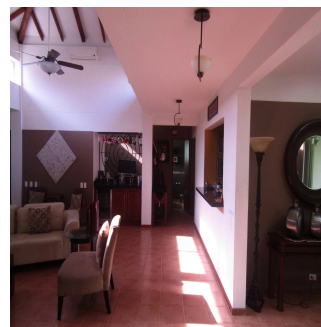

Pierre Marleau
Uncover Panama
Panama, Panama - Mistsevy Chas

+507 6487-4686

With all of the comforts of home, this villa is move-in ready! Private swimming pool with waterfall, extra large bedrooms all with private baths, open living space, vaulted ceilings, fully air-conditioned, beautiful granite and marble countertops, tiled floors, leather sofas, custom iron beds, exceptional décor all in excellent condition, incredible golf course view from front and back yard, large private lot, mature landscaping, covered patios, custom patio furniture, flower covered arbor, palm trees, fully screened, window tinting, gas grill, hand painted mural, this is a must see. Perfect opportunity for the retired or semi-retired, part time or full time resident. Excellent source of rental income, when you are not able to enjoy paradise, rent it out with on-site rental management team.