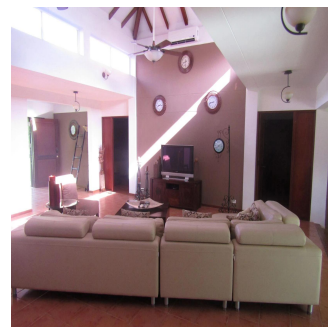

With all of the comforts of home, this villa is move-in ready! Private swimming pool with waterfall, extra large bedrooms all with private baths, open living space, vaulted ceilings, fully air-conditioned, beautiful granite and marble countertops, tiled floors, leather sofas, custom iron beds, exceptional décor all in excellent condition, incredible golf course view from front and back yard, large private lot, mature landscaping, covered patios, custom patio furniture, flower covered arbor, palm trees, fully screened, window tinting, gas grill, hand painted mural, this is a must see. Perfect opportunity for the retired or semi-retired, part time or full time resident. Excellent source of rental income, when you are not able to enjoy paradise, rent it out with on-site rental management team.