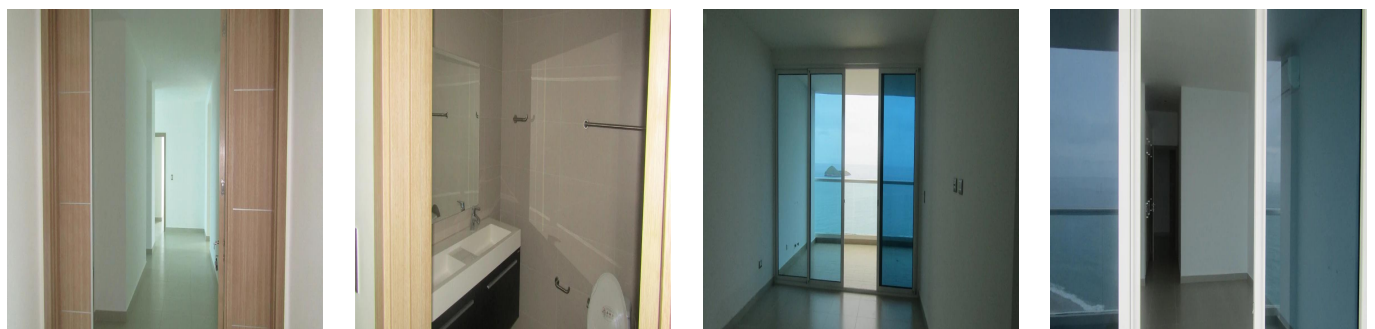

Pentkhaus

Santa Clara Four Bedroom Condominium

Singapore, Wallich Street, Singapore, , , ,

TSINA PRODAZHU

USD 570000.00

- qm
- 7 kimnaty
- 4 spal?ni
- 3 vanni kimnaty
- 3 poverhy
- 3 qm zemel?na ploshcha
- 3 avtomobil?ni mistsya

Pierre Marleau
Uncover Panama
Panama, Panama - Mistsevy Chas

+507 6487-4686

Enjoy the most spectacular beach on the Pacific Coastline in this four bedrooms and four half bathrooms, Luxury condo completely furnished with top-of-the-line gourmet kitchen, Elegantly designed, Maid room, Samsung inverter air conditioners of 18,000 btu. The covered private terrace displays and is breath taking panoramic views of the Pacific ocean and white sandy beach know as Costa Blanca.