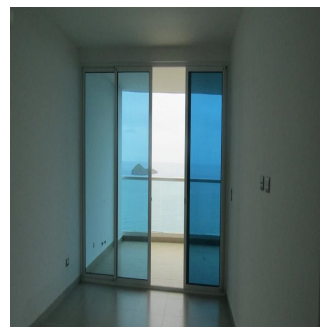

Enjoy the most spectacular beach on the Pacific Coastline in this four bedrooms and four half bathrooms, Luxury condo completely furnished with top-of-the-line gourmet kitchen, Elegantly designed, Maid room, Samsung inverter air conditioners of 18,000 btu. The covered private terrace displays and is breath taking panoramic views of the Pacific ocean and white sandy beach know as Costa Blanca.