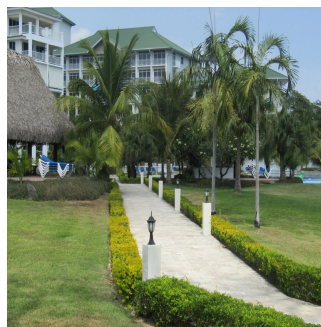

Pentkhaus

Bijao Two Bedroom Condominium

, , ,

TSINA PRODAZHU

USD 240000.00

- 4 qm
- 4 kimnaty
- 2 spal?ni
- 2 vanni kimnaty
- 2 poverhy
- 2 qm zemel?na ploshcha
- 2 avtomobil?ni mistsya

Pierre Marleau
Uncover Panama
Panama, Panama - Mistsevy Chas

+507 6487-4686

Make your next property investment this luxurious two bedroom condominium. Located in the premier Bijao Resort you will enjoy the world-class beach club, infinity pools, sauna, fitness center, wellness spa with Turkish bath, nine holes of golf, tennis, volleyball, ping pong tables, billiards, and much more!