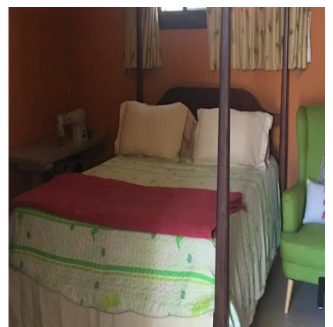

Pentkhaus

Beautiful Townhouse For Sale In Costa Del Este

Singapore, Singapore, Singapore, , , ,

TSINA PRODAZHU

\$ 1950000.00

- 🏠 988 qm
- 🏠 15 kimnaty
- 🚗 7 spal?ni
- 🕒 8 vanni kimnaty
- 🏠 8 poverhy
- 📐 8 qm zemel?na ploshcha
- 🚗 8 avtomobil?ni mistsya

Padeco Realty
Padeco Realty
Panamá, Panama - Mistsevyy Chas

[+507 67814141](tel:+50767814141)

Mansion for sale on the east coast of 1227 meters of land and 988 meters of construction, 2 floors, 5 bedrooms on the second floor of the house and the other two outside as guest rooms. The house has a cave at the top and another at the bottom, family, terrace, swimming pool, 8 parking spaces, kitchen, laundry and bedroom and bathroom. Characteristics of the property Refrigerator used washer dryer dryer Oven Air Conditioning Parking Open Studio Service Room Laundry Room Storage Terrace Balcony Balcony Balcony Balcony Green Area Patio Green Areas Private Pool Gym near the school near Supermarket