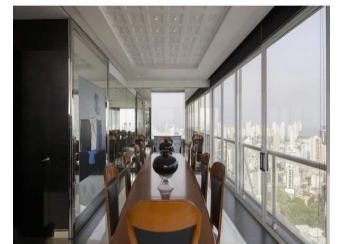

Pentkhaus

For Sale Beautiful Apartment In San Francisco, Panama City

Singapore, Singapore, Singapore, , , ,

TSINA PRODAZHU

$ 2450000.00

🏠 1200 qm   🏠 6 kimnaty   🛏️ 3 spal?ni   🚿 3 vanni kimnaty

🏠 3 poverhy   📏 3 qm zemel?na ploshcha   🚗 3 avtomobil?ni mistsya

Padeco Realty
Padeco Realty
Panamá, Panama - Mistsevyy Chas

+507 67814141

Dostupnyy Z: 15.08.2019

Poverkh: 4   Poverkhy: 4   Rik Pobudovy: 2017   Avtomobil?Ni Mistsya: 4

Rik Pobudovy: 2017

Typ: Ofis