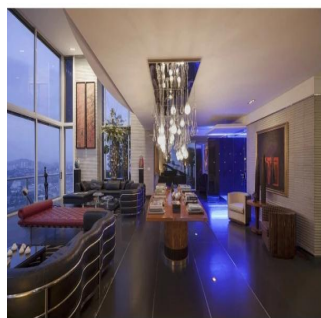

Pentkhaus

For Sale Beautiful Apartment In San Francisco, Panama City

Singapore, Singapore, Singapore, , , ,

TSINA PRODAZHU

$ 2450000.00

🏠 1200 qm   🏠 6 kimnaty   🛏️ 3 spal?ni   🚿 3 vanni kimnaty

🏠 3 poverhy   📏 3 qm zemel?na ploshcha   🚗 3 avtomobil?ni mistsya

Padeco Realty
Padeco Realty
Panamá, Panama - Mistsevyy Chas

+507 67814141

Dostupnyy Z: 15.08.2019

Poverkh: 4   Poverkhy: 4   Rik Pobudovy: 2017   Avtomobil?Ni Mistsya: 4

Rik Pobudovy: 2017

Typ: Ofis