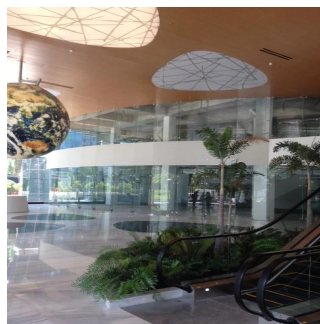

Pentkhaus

Brand New Luxury Offices In Costa Del Este In Panama City Panama

Singapore, Singapore, Singapore, , , ,

MISYACHNA ORENDA

USD 5000.00

🏠 230 qm

📏 0 kimnaty

🛏️ 0 spal?ni

🚰 0 vanni kimnaty

🏠 0 poverhy

📐 0 qm zemel?na ploshcha

🚗 0 avtomobil?ni mistsy

Inside Panama Real Estate
Inside Panama Real Estate
Chame, Panama - Mistsevy Chas

+507 345-4655

Dostupnyy Z: 14.08.2019

Poverkh: 4 Poverkhy: 4 Rik Pobudovy: 2017 Avtomobil?Ni Mistsya: 4

Rik Pobudovy: 2017

Typ: Ofis