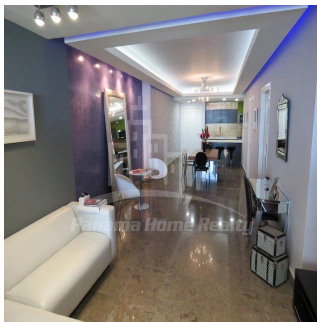

Pentkhaus

Luxury Furnished Model J Located In Prestige Building Yoo Panama For Rent

Av Balboa, , ,

MISYACHNA ORENDNA

\$ 3250.05

🏠 168 qm

🏠 4 kimnaty

🛏 2 spal?ni

Panama Home Realty offering luxury fully furnished apartment in most luxury building in Panama City Yoo & Arts Panama. Apartments are collaboration of ideas , with the experience of the world's most celebrated designer, Philippe Starck, matchet with vision of John Hitchcox , co-founder of the Manhattan Loft Corporation. Yoo & Arts Panama buildings are located in every major city including New York, London, Hong Kong, Miami, Buenos Aires ,Tel Aviv, Hamburg, and now in Panama City, Panama. Yoo Panama consist of a 56 – story luxury tower comprised of 234 condominiums with spectacular ocean front or city views.

Dostupnyy Z: 13.08.2019

Poverkh: 4 Poverkhy: 4 Rik Pobudovy: 2017 Avtomobil?Ni
Mistsya: 4

Rik Pobudovy: 2017

Typ: Ofis

NO IMAGE
AVAILABLE

Yoo & Arts Panama is located in the heart of the Balboa Avenue, a spectacular strip that borders the ocean and offers magnificent views of the Panama Bay, Panama City and Panama Canal to its residents. It is also conveniently located within walking distance from main recreation centers and the banking district. From the moment you arrive a stunning architecture will embrace your journey into Yoo & Arts Panama by Philippe Starck's world of style and sophistication. The double height exclusive lobby offers several area to unwind and breakaway from your everyday world. The spectacular 3300 sq. ft. Pool is surrounded by day cabanas and other amenities to ensure a perfect hideaway and relaxation place. Yoo Panama by Starck sculpted gardens are featured throughout the Yoo & Arts Panama building, with lush common areas on the lower ground floor and beautiful communal rooftop garden overlooking the city and the Pacific Ocean.