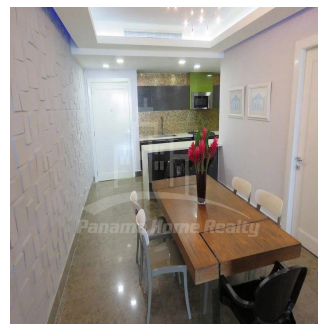

Pentkhaus

Luxury Furnished Model J Located In Prestige Building Yoo Panama For Rent

Av Balboa, , ,

MISYACHNA ORENDA

USD 3250.05

🏠 168 qm

🏠 4 kimnaty

🛏 2 spal?ni

Panama Home Realty offering luxury fully furnished apartment in most luxury building in Panama City Yoo & Arts Panama. Apartments are collaboration of ideas , with the experience of the world's most celebrated designer, Philippe Starck, matchet with vision of John Hitchcox , co-founder of the Manhattan Loft Corporation. Yoo & Arts Panama buildings are located in every major city including New York, London, Hong Kong, Miami, Buenos Aires ,Tel Aviv, Hamburg, and now in Panama City, Panama. Yoo Panama consist of a 56 – story luxury tower comprised of 234 condominiums with spectacular ocean front or city views.

Dostupnyy Z: 13.08.2019

Poverkh: 4 Poverkhy: 4 Rik Pobudovy: 2017 Avtomobil?Ni Mistsya: 4

Rik Pobudovy: 2017

Typ: Ofis

NO IMAGE
AVAILABLE

Yoo & Arts Panama is located in the heart of the Balboa Avenue, a spectacular strip that borders the ocean and offers magnificent views of the Panama Bay, Panama City and Panama Canal to its residents. It is also conveniently located within walking distance from main recreation centers and the banking district. From the moment you arrive a stunning architecture will embrace your journey into Yoo & Arts Panama by Philippe Starck's world of style and sophistication. The double height exclusive lobby offers several area to unwind and breakaway from your everyday world. The spectacular 3300 sq. ft. Pool is surrounded by day cabanas and other amenities to ensure a perfect hideaway and relaxation place. Yoo Panama by Starck sculpted gardens are featured throughout the Yoo & Arts Panama building, with lush common areas on the lower ground floor and beautiful communal rooftop garden overlooking the city and the Pacific Ocean.