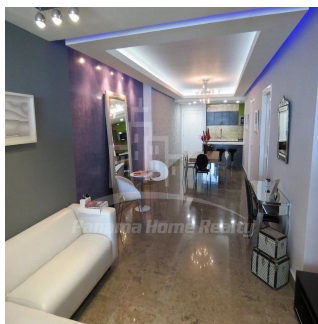

Pentkhaus

Luxury Furnished Model J Located In Prestige Building Yoo Panama For Rent

Av Balboa, , ,

MISYACHNA ORENDA

USD 3250.05

🏠 168 qm

🏠 4 kimnaty

🛏 2 spal?ni

Panama Home Realty offering luxury fully furnished apartment in most luxury building in Panama City Yoo & Arts Panama. Apartments are collaboration of ideas , with the experience of the world's most celebrated designer, Philippe Starck, matchet with vision of John Hitchcox , co-founder of the Manhattan Loft Corporation. Yoo & Arts Panama buildings are located in every major city including New York, London, Hong Kong, Miami, Buenos Aires ,Tel Aviv, Hamburg, and now in Panama City, Panama. Yoo Panama consist of a 56 – story luxury tower comprised of 234 condominiums with spectacular ocean front or city views.

Dostupnyy Z: 13.08.2019

Poverkh: 4 Poverkhy: 4 Rik Pobudovy: 2017 Avtomobil?Ni Mistsya: 4

Rik Pobudovy: 2017

Typ: Ofis

NO IMAGE
AVAILABLE

Yoo & Arts Panama is located in the heart of the Balboa Avenue, a spectacular strip that borders the ocean and offers magnificent views of the Panama Bay, Panama City and Panama Canal to its residents. It is also conveniently located within walking distance from main recreation centers and the banking district. From the moment you arrive a stunning architecture will embrace your journey into Yoo & Arts Panama by Philippe Starck's world of style and sophistication. The double height exclusive lobby offers several area to unwind and breakaway from your everyday world. The spectacular 3300 sq. ft. Pool is surrounded by day cabanas and other amenities to ensure a perfect hideaway and relaxation place. Yoo Panama by Starck sculpted gardens are featured throughout the Yoo & Arts Panama building, with lush common areas on the lower ground floor and beautiful communal rooftop garden overlooking the city and the Pacific Ocean.