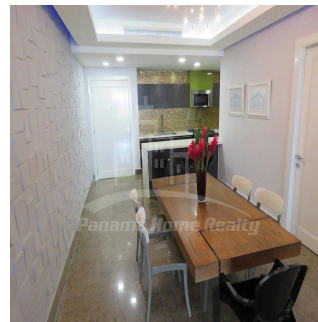

Pentkhaus

Luxury Furnished Model J Located In Prestige Building Yoo Panama For Rent

Av Balboa, , ,

MISYACHNA ORENDNA

\$ 3250.05

🏠 168 qm

🏠 4 kimnaty

🛏 2 spal?ni

Panama Home Realty offering luxury fully furnished apartment in most luxury building in Panama City Yoo & Arts Panama. Apartments are collaboration of ideas , with the experience of the world's most celebrated designer, Philippe Starck, matchet with vision of John Hitchcox , co-founder of the Manhattan Loft Corporation. Yoo & Arts Panama buildings are located in every major city including New York, London, Hong Kong, Miami, Buenos Aires ,Tel Aviv, Hamburg, and now in Panama City, Panama. Yoo Panama consist of a 56 – story luxury tower comprised of 234 condominiums with spectacular ocean front or city views.

Dostupnyy Z: 13.08.2019

Poverkh: 4 Poverkhy: 4 Rik Pobudovy: 2017 Avtomobil?Ni
Mistsya: 4

Rik Pobudovy: 2017

Typ: Ofis

NO IMAGE
AVAILABLE

Yoo & Arts Panama is located in the heart of the Balboa Avenue, a spectacular strip that borders the ocean and offers magnificent views of the Panama Bay, Panama City and Panama Canal to its residents. It is also conveniently located within walking distance from main recreation centers and the banking district. From the moment you arrive a stunning architecture will embrace your journey into Yoo & Arts Panama by Philippe Starck's world of style and sophistication. The double height exclusive lobby offers several area to unwind and breakaway from your everyday world. The spectacular 3300 sq. ft. Pool is surrounded by day cabanas and other amenities to ensure a perfect hideaway and relaxation place. Yoo Panama by Starck sculpted gardens are featured throughout the Yoo & Arts Panama building, with lush common areas on the lower ground floor and beautiful communal rooftop garden overlooking the city and the Pacific Ocean.