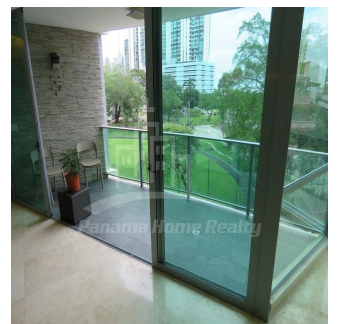

Pentkhaus

Exclusive 3 Bedroom Furnished Apartment For Rent On Avenida Balboa

Singapore, Singapore, Singapore, Av Balboa, , ,

MISYACHNA ORENDA

\$ 3600.00

TSINA PRODAZHU

\$ 0.00

Pavlina Srubarova

📏 3 qm zemel'na ploshcha

🚗 3 avtomobil'ni mistsyas

Panama Home Realty offering exclusive fully furnished 3 bedroom apartment located in building that it really stands out amongst the ultra modern and neoclassical facades that have become such a well known part of the Panama City Panama skyline. The developers chose the sleek design to compliment the interiors, which are just as sleek and understated as the exterior. Located in the exclusive Bella Vista sector, at the Park has easy access to Balboa Avenue, Calle 50 and Via España. Just 2 minutes away you're on calle Uruguay where you have one of the best selection of restaurants in the city. This modern building is located in Bella Vista is a 48-story tower shaped like an ellipse, rising high into the sky with no other high rises next to it. – Master bedroom with walk-in closets and panoramic view to the Park – 2 additional bedrooms with private bathroom – Big living room with panoramic view of the park and 1/2 guest toilet – Dining room with area for bar or lounge – 2 parking spaces Excellent Location: – One Block from Cinta Costera Ocean Rd – Across the Street from Urraca Park – Riba Smith Market at walking distance – Near to Synagogue, Schools e Churches – Convenient access to North & South highways Social Areas Include: – Swimming Pool – Mini Golf – Lounge Bar – Kits play area – Gym – 24 Hs Security – Concierge Service – Guest Parking – Pet Friendly – Friendly International Neighbors – Very New Building