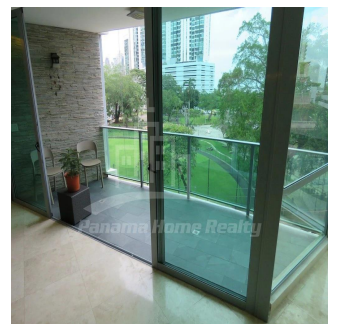

Pentkhaus

Exclusive 3 Bedroom Furnished Apartment For Rent On Avenida Balboa

Singapore, Singapore, Singapore, Av Balboa, , ,

MISYACHNA ORENDA

USD 3600.00

TSINA PRODAZHU

USD 0.00

- 🏠 286 qm
- 🏠 6 kimnaty
- 🚗 3 spal?ni
- 🚿 3 vanni kimnaty
- 🏠 3 poverhy
- 📐 3 qm zemel?na ploshcha
- 🚗 3 avtomobil?ni mistsya

Pavlina Srubarova

Panama Home Realty

Panamá, Panama - Mistsevyy Chas

+507 66986850

Panama Home Realty offering exclusive fully furnished 3 bedroom apartment located in building that it really stands out amongst the ultra modern and neoclassical facades that have become such a well known part of the Panama City Panama skyline. The developers chose the sleek design to compliment the interiors, which are just as sleek and understated as the exterior. Located in the exclusive Bella Vista sector, at the Park has easy access to Balboa Avenue, Calle 50 and Via España. Just 2 minutes away you're on calle Uruguay where you have one of the best selection of restaurants in the city. This modern building is located in Bella Vista is a 48-story tower shaped like an ellipse, rising high into the sky with no other high rises next to it. – Master bedroom with walk-in closets and panoramic view to the Park – 2 additional bedrooms with private bathroom – Big living room with panoramic view of the park and 1/2 guest toilet – Dining room with area for bar or lounge – 2 parking spaces Excellent Location: – One Block from Cinta Costera Ocean Rd – Across the Street from Urraca Park – Riba Smith Market at walking distance – Near to Synagogue, Schools e Churches – Convenient access to North & South highways Social Areas Include: – Swimming Pool – Mini Golf – Lounge Bar – Kits play area – Gym – 24 Hs Security – Concierge Service – Guest Parking – Pet Friendly – Friendly International Neighbors – Very New Building