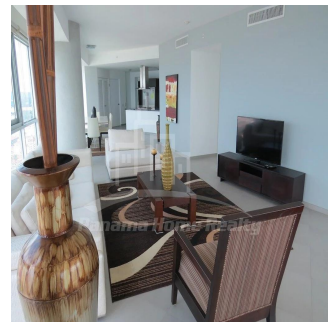

🏠 2 poverhy

📐 2 qm zemel?na ploshcha

🚗 2 avtomobil?ni mistysya

**Pavlina Srubarova**

Panama Home Realty

Panamá, Panama - Mistsevy Chas

+507 66986850

Panama Home Realty offering luxury apartments in Club which is located in the heart of Panama's Business Center. This project extends along Avenida Balboa allowing for an amazing experience and panoramic views of the Pacific Ocean and the Panama City skyline. Panama Home Realty is offering luxury apartments in Club Tower spacious one, two or three bedrooms apartments for sale or for rent, A / B / C / D / E available in high or low levels. Each apartment comes with appliances, including washing center (washer and dryer), dishwasher, microwave, stove with grease extractor, fridge. All units have a fantastic sea view and 2 or 3 balconies. Club Tower is destined to be a premier address. The building stands 57 stories high with 210 lusciously designed residential units with top-of-the-line finishes and amenities. Entering the building, you are immediately greeted with an elegant porte-cochere, flanked with a magnificent waterfall, landscaping, and reflecting pools. Along with the beautiful surroundings, the Club Tower has 24-hour covered valet parking service, a welcoming concierge service and door attendant, and full security services with monitored cameras. The security service is also present in our high-speed, semi-private elevators. The units of the Club Tower Panama were designed with ease and comfort in mind. Balboa Avenue itself is surrounded by the Bay of Panama to the north and the most prestigious, flourishing regions in Panama, including Punta Pacifica and Punta Paitilla to the East, and the Casco Viejo Historic Center and Amador to the West. The Club Tower is also conveniently located 20 minutes from the Panama Tocumen International Airport. Two-story Grand Entrance Lobby with Porte Cochere, magnificent waterfall, elegantly landscaped entryway and reflecting pools. 24 hour covered valet parking service, concierge service, door attendant and full-security service with monitored cameras. Security controlled high speed semi private elevators. Two level glass walled high-tech fitness center overlooking the Island Oasis pool lounge and with amazing views of the bay. Lushly designed Island Oasis pool lounge with sunrise and sunset infinity edge pools, private cabanas and views overlooking the bay and the city. Private landscaped gardens of lush palm groves and tropical plants with play ground for children. Fully equipped fitness center and spa. Grand ballroom. Bussiness and conference center. The Club Tower Panama features a Private Nautical Club with boating and fishing vessels the Explorer and the Escapade to be used at your availability all year long, providing for all your boating needs such as rental, storage, repair and maintenance.