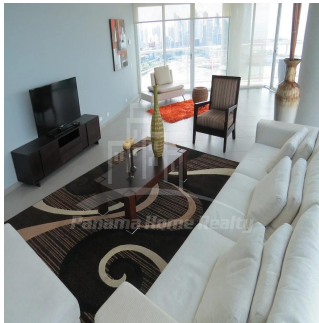

Pavlina Srubarova

Panama Home Realty

Panamá, Panama - Mistsevy Chas

📞 +507 66986850

Panama Home Realty offering luxury apartments in Club which is located in the heart of Panama's Business Center. This project extends along Avenida Balboa allowing for an amazing experience and panoramic views of the Pacific Ocean and the Panama City skyline. Panama Home Realty is offering luxury apartments in Club Tower spacious one, two or three bedrooms apartments for sale or for rent, A / B / C / D / E available in high or low levels. Each apartment comes with appliances, including washing center (washer and dryer), dishwasher, microwave, stove with grease extractor, fridge. All units have a fantastic sea view and 2 or 3 balconies. Club Tower is destined to be a premier address. The building stands 57 stories high with 210 lusciously designed residential units with top-of-the-line finishes and amenities. Entering the building, you are immediately greeted with an elegant porte-cochere, flanked with a magnificent waterfall, landscaping, and reflecting pools. Along with the beautiful surroundings, the Club Tower has 24-hour covered valet parking service, a welcoming concierge service and door attendant, and full security services with monitored cameras. The security service is also present in our high-speed, semi-private elevators. The units of the Club Tower Panama were designed with ease and comfort in mind. Balboa Avenue itself is surrounded by the Bay of Panama to the north and the most prestigious, flourishing regions in Panama, including Punta Pacifica and Punta Paitilla to the East, and the Casco Viejo Historic Center and Amador to the West. The Club Tower is also conveniently located 20 minutes from the Panama Tocumen International Airport. Two-story Grand Entrance Lobby with Porte Cochere, magnificent waterfall, elegantly landscaped entryway and reflecting pools. 24 hour covered valet parking service, concierge service, door attendant and full-security service with monitored cameras. Security controlled high speed semi private elevators. Two level glass walled high-tech fitness center overlooking the Island Oasis pool lounge and with amazing views of the bay. Lushly designed Island Oasis pool lounge with sunrise and sunset infinity edge pools, private cabanas and views overlooking the bay and the city. Private landscaped gardens of lush palm groves and tropical plants with play ground for children. Fully equipped fitness center and spa. Grand ballroom. Bussiness and conference center. The Club Tower Panama features a Private Nautical Club with boating and fishing vessels the Explorer and the Escapade to be used at your availability all year long, providing for all your boating needs such as rental, storage, repair and maintenance.