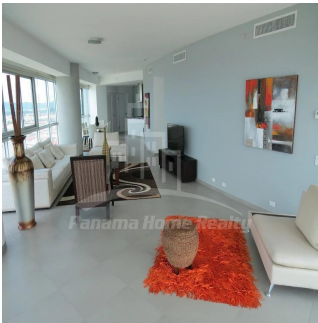

Pavlina Srubarova

Panama Home Realty

Panamá, Panama - Mistsevyvy Chas

📞 +507 66986850

Panama Home Realty offering luxury apartments in Club which is located in the heart of Panama's Business Center. This project extends along Avenida Balboa allowing for an amazing experience and panoramic views of the Pacific Ocean and the Panama City skyline. Panama Home Realty is offering luxury apartments in Club Tower spacious one, two or three bedrooms apartments for sale or for rent, A / B / C / D / E available in high or low levels. Each apartment comes with appliances, including washing center (washer and dryer), dishwasher, microwave, stove with grease extractor, fridge. All units have a fantastic sea view and 2 or 3 balconies. Club Tower is destined to be a premier address. The building stands 57 stories high with 210 lusciously designed residential units with top-of-the-line finishes and amenities. Entering the building, you are immediately greeted with an elegant porte-cochere, flanked with a magnificent waterfall, landscaping, and reflecting pools. Along with the beautiful surroundings, the Club Tower has 24-hour covered valet parking service, a welcoming concierge service and door attendant, and full security services with monitored cameras. The security service is also present in our high-speed, semi-private elevators. The units of the Club Tower Panama were designed with ease and comfort in mind. Balboa Avenue itself is surrounded by the Bay of Panama to the north and the most prestigious, flourishing regions in Panama, including Punta Pacifica and Punta Paitilla to the East, and the Casco Viejo Historic Center and Amador to the West. The Club Tower is also conveniently located 20 minutes from the Panama Tocumen International Airport. Two-story Grand Entrance Lobby with Porte Cochere, magnificent waterfall, elegantly landscaped entryway and reflecting pools. 24 hour covered valet parking service, concierge service, door attendant and full-security service with monitored cameras. Security controlled high speed semi private elevators. Two level glass walled high-tech fitness center overlooking the Island Oasis pool lounge and with amazing views of the bay. Lushly designed Island Oasis pool lounge with sunrise and sunset infinity edge pools, private cabanas and views overlooking the bay and the city. Private landscaped gardens of lush palm groves and tropical plants with play ground for children. Fully equipped fitness center and spa. Grand ballroom. Bussiness and conference center. The Club Tower Panama features a Private Nautical Club with boating and fishing vessels the Explorer and the Escapade to be used at your availability all year long, providing for all your boating needs such as rental, storage, repair and maintenance.