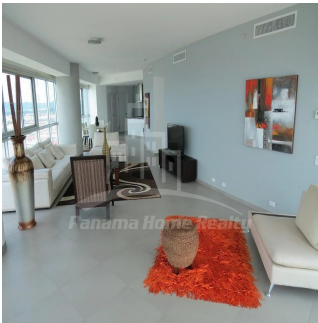

Pavlina Srubarova

Panama Home Realty

Panamá, Panama - Mistsevy Chas

📞 +507 66986850

Panama Home Realty offering luxury apartments in Club which is located in the heart of Panama's Business Center. This project extends along Avenida Balboa allowing for an amazing experience and panoramic views of the Pacific Ocean and the Panama City skyline. Panama Home Realty is offering luxury apartments in Club Tower spacious one, two or three bedrooms apartments for sale or for rent, A / B / C / D / E available in high or low levels. Each apartment comes with appliances, including washing center (washer and dryer), dishwasher, microwave, stove with grease extractor, fridge. All units have a fantastic sea view and 2 or 3 balconies. Club Tower is destined to be a premier address. The building stands 57 stories high with 210 lusciously designed residential units with top-of-the-line finishes and amenities. Entering the building, you are immediately greeted with an elegant porte-cochere, flanked with a magnificent waterfall, landscaping, and reflecting pools. Along with the beautiful surroundings, the Club Tower has 24-hour covered valet parking service, a welcoming concierge service and door attendant, and full security services with monitored cameras. The security service is also present in our high-speed, semi-private elevators. The units of the Club Tower Panama were designed with ease and comfort in mind. Balboa Avenue itself is surrounded by the Bay of Panama to the north and the most prestigious, flourishing regions in Panama, including Punta Pacifica and Punta Paitilla to the East, and the Casco Viejo Historic Center and Amador to the West. The Club Tower is also conveniently located 20 minutes from the Panama Tocumen International Airport. Two-story Grand Entrance Lobby with Porte Cochere, magnificent waterfall, elegantly landscaped entryway and reflecting pools. 24 hour covered valet parking service, concierge service, door attendant and full-security service with monitored cameras. Security controlled high speed semi private elevators. Two level glass walled high-tech fitness center overlooking the Island Oasis pool lounge and with amazing views of the bay. Lushly designed Island Oasis pool lounge with sunrise and sunset infinity edge pools, private cabanas and views overlooking the bay and the city. Private landscaped gardens of lush palm groves and tropical plants with play ground for children. Fully equipped fitness center and spa. Grand ballroom. Bussiness and conference center. The Club Tower Panama features a Private Nautical Club with boating and fishing vessels the Explorer and the Escapade to be used at your availability all year long, providing for all your boating needs such as rental, storage, repair and maintenance.