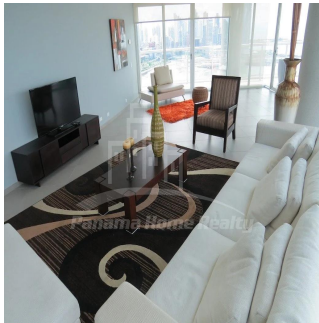

Pavlina Srubarova

Panama Home Realty

Panamá, Panama - Mistsevyvy Chas

📞 +507 66986850

Panama Home Realty offering luxury apartments in Club which is located in the heart of Panama's Business Center. This project extends along Avenida Balboa allowing for an amazing experience and panoramic views of the Pacific Ocean and the Panama City skyline. Panama Home Realty is offering luxury apartments in Club Tower spacious one, two or three bedrooms apartments for sale or for rent, A / B / C / D / E available in high or low levels. Each apartment comes with appliances, including washing center (washer and dryer), dishwasher, microwave, stove with grease extractor, fridge. All units have a fantastic sea view and 2 or 3 balconies. Club Tower is destined to be a premier address. The building stands 57 stories high with 210 lusciously designed residential units with top-of-the-line finishes and amenities. Entering the building, you are immediately greeted with an elegant porte-cochere, flanked with a magnificent waterfall, landscaping, and reflecting pools. Along with the beautiful surroundings, the Club Tower has 24-hour covered valet parking service, a welcoming concierge service and door attendant, and full security services with monitored cameras. The security service is also present in our high-speed, semi-private elevators. The units of the Club Tower Panama were designed with ease and comfort in mind. Balboa Avenue itself is surrounded by the Bay of Panama to the north and the most prestigious, flourishing regions in Panama, including Punta Pacifica and Punta Paitilla to the East, and the Casco Viejo Historic Center and Amador to the West. The Club Tower is also conveniently located 20 minutes from the Panama Tocumen International Airport. Two-story Grand Entrance Lobby with Porte Cochere, magnificent waterfall, elegantly landscaped entryway and reflecting pools. 24 hour covered valet parking service, concierge service, door attendant and full-security service with monitored cameras. Security controlled high speed semi private elevators. Two level glass walled high-tech fitness center overlooking the Island Oasis pool lounge and with amazing views of the bay. Lushly designed Island Oasis pool lounge with sunrise and sunset infinity edge pools, private cabanas and views overlooking the bay and the city. Private landscaped gardens of lush palm groves and tropical plants with play ground for children. Fully equipped fitness center and spa. Grand ballroom. Bussiness and conference center. The Club Tower Panama features a Private Nautical Club with boating and fishing vessels the Explorer and the Escapade to be used at your availability all year long, providing for all your boating needs such as rental, storage, repair and maintenance.