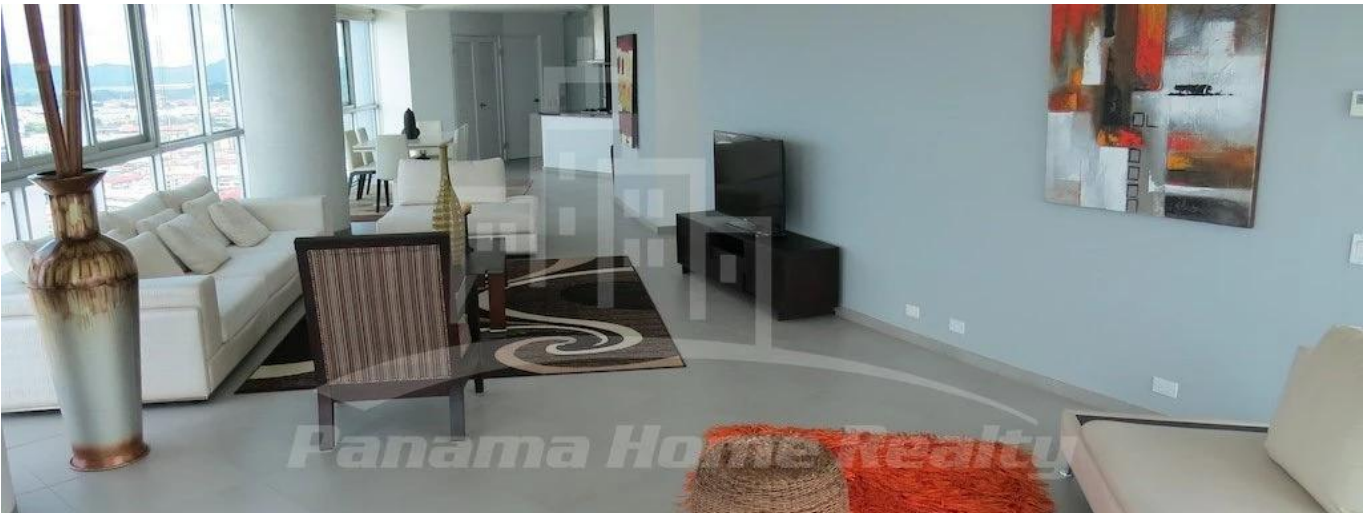

🏠 2 poverhy

📐 2 qm zemel?na ploshcha

🚗 2 avtomobil?ni mistysya

**Pavlina Srubarova**

Panama Home Realty

Panamá, Panama - Mistsevy Chas

+507 66986850

Panama Home Realty offering luxury apartments in Club which is located in the heart of Panama's Business Center. This project extends along Avenida Balboa allowing for an amazing experience and panoramic views of the Pacific Ocean and the Panama City skyline. Panama Home Realty is offering luxury apartments in Club Tower spacious one, two or three bedrooms apartments for sale or for rent, A / B / C / D / E available in high or low levels. Each apartment comes with appliances, including washing center (washer and dryer), dishwasher, microwave, stove with grease extractor, fridge. All units have a fantastic sea view and 2 or 3 balconies. Club Tower is destined to be a premier address. The building stands 57 stories high with 210 lusciously designed residential units with top-of-the-line finishes and amenities. Entering the building, you are immediately greeted with an elegant porte-cochere, flanked with a magnificent waterfall, landscaping, and reflecting pools. Along with the beautiful surroundings, the Club Tower has 24-hour covered valet parking service, a welcoming concierge service and door attendant, and full security services with monitored cameras. The security service is also present in our high-speed, semi-private elevators. The units of the Club Tower Panama were designed with ease and comfort in mind. Balboa Avenue itself is surrounded by the Bay of Panama to the north and the most prestigious, flourishing regions in Panama, including Punta Pacifica and Punta Paitilla to the East, and the Casco Viejo Historic Center and Amador to the West. The Club Tower is also conveniently located 20 minutes from the Panama Tocumen International Airport. Two-story Grand Entrance Lobby with Porte Cochere, magnificent waterfall, elegantly landscaped entryway and reflecting pools. 24 hour covered valet parking service, concierge service, door attendant and full-security service with monitored cameras. Security controlled high speed semi private elevators. Two level glass walled high-tech fitness center overlooking the Island Oasis pool lounge and with amazing views of the bay. Lushly designed Island Oasis pool lounge with sunrise and sunset infinity edge pools, private cabanas and views overlooking the bay and the city. Private landscaped gardens of lush palm groves and tropical plants with play ground for children. Fully equipped fitness center and spa. Grand ballroom. Bussiness and conference center. The Club Tower Panama features a Private Nautical Club with boating and fishing vessels the Explorer and the Escapade to be used at your availability all year long, providing for all your boating needs such as rental, storage, repair and maintenance.