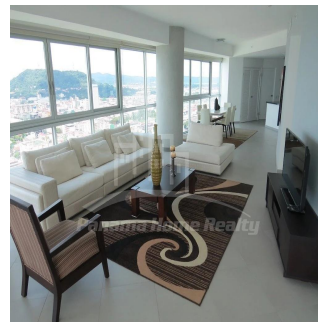

🏠 2 poverhy

📐 2 qm zemel?na ploshcha

🚗 2 avtomobil?ni mistysya

**Pavlina Srubarova**

Panama Home Realty

Panamá, Panama - Mistsevy Chas

+507 66986850

Panama Home Realty offering luxury apartments in Club which is located in the heart of Panama's Business Center. This project extends along Avenida Balboa allowing for an amazing experience and panoramic views of the Pacific Ocean and the Panama City skyline. Panama Home Realty is offering luxury apartments in Club Tower spacious one, two or three bedrooms apartments for sale or for rent, A / B / C / D / E available in high or low levels. Each apartment comes with appliances, including washing center (washer and dryer), dishwasher, microwave, stove with grease extractor, fridge. All units have a fantastic sea view and 2 or 3 balconies. Club Tower is destined to be a premier address. The building stands 57 stories high with 210 lusciously designed residential units with top-of-the-line finishes and amenities. Entering the building, you are immediately greeted with an elegant porte-cochere, flanked with a magnificent waterfall, landscaping, and reflecting pools. Along with the beautiful surroundings, the Club Tower has 24-hour covered valet parking service, a welcoming concierge service and door attendant, and full security services with monitored cameras. The security service is also present in our high-speed, semi-private elevators. The units of the Club Tower Panama were designed with ease and comfort in mind. Balboa Avenue itself is surrounded by the Bay of Panama to the north and the most prestigious, flourishing regions in Panama, including Punta Pacifica and Punta Paitilla to the East, and the Casco Viejo Historic Center and Amador to the West. The Club Tower is also conveniently located 20 minutes from the Panama Tocumen International Airport. Two-story Grand Entrance Lobby with Porte Cochere, magnificent waterfall, elegantly landscaped entryway and reflecting pools. 24 hour covered valet parking service, concierge service, door attendant and full-security service with monitored cameras. Security controlled high speed semi private elevators. Two level glass walled high-tech fitness center overlooking the Island Oasis pool lounge and with amazing views of the bay. Lushly designed Island Oasis pool lounge with sunrise and sunset infinity edge pools, private cabanas and views overlooking the bay and the city. Private landscaped gardens of lush palm groves and tropical plants with play ground for children. Fully equipped fitness center and spa. Grand ballroom. Bussiness and conference center. The Club Tower Panama features a Private Nautical Club with boating and fishing vessels the Explorer and the Escapade to be used at your availability all year long, providing for all your boating needs such as rental, storage, repair and maintenance.