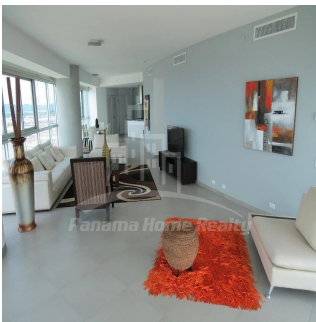

🏠 2 poverhy

📐 2 qm zemel?na ploshcha

🚗 2 avtomobil?ni mistysya

**Pavlina Srubarova**

Panama Home Realty

Panamá, Panama - Mistsevy Chas

+507 66986850

Panama Home Realty offering luxury apartments in Club which is located in the heart of Panama's Business Center. This project extends along Avenida Balboa allowing for an amazing experience and panoramic views of the Pacific Ocean and the Panama City skyline. Panama Home Realty is offering luxury apartments in Club Tower spacious one, two or three bedrooms apartments for sale or for rent, A / B / C / D / E available in high or low levels. Each apartment comes with appliances, including washing center (washer and dryer), dishwasher, microwave, stove with grease extractor, fridge. All units have a fantastic sea view and 2 or 3 balconies. Club Tower is destined to be a premier address. The building stands 57 stories high with 210 lusciously designed residential units with top-of-the-line finishes and amenities. Entering the building, you are immediately greeted with an elegant porte-cochere, flanked with a magnificent waterfall, landscaping, and reflecting pools. Along with the beautiful surroundings, the Club Tower has 24-hour covered valet parking service, a welcoming concierge service and door attendant, and full security services with monitored cameras. The security service is also present in our high-speed, semi-private elevators. The units of the Club Tower Panama were designed with ease and comfort in mind. Balboa Avenue itself is surrounded by the Bay of Panama to the north and the most prestigious, flourishing regions in Panama, including Punta Pacifica and Punta Paitilla to the East, and the Casco Viejo Historic Center and Amador to the West. The Club Tower is also conveniently located 20 minutes from the Panama Tocumen International Airport. Two-story Grand Entrance Lobby with Porte Cochere, magnificent waterfall, elegantly landscaped entryway and reflecting pools. 24 hour covered valet parking service, concierge service, door attendant and full-security service with monitored cameras. Security controlled high speed semi private elevators. Two level glass walled high-tech fitness center overlooking the Island Oasis pool lounge and with amazing views of the bay. Lushly designed Island Oasis pool lounge with sunrise and sunset infinity edge pools, private cabanas and views overlooking the bay and the city. Private landscaped gardens of lush palm groves and tropical plants with play ground for children. Fully equipped fitness center and spa. Grand ballroom. Bussiness and conference center. The Club Tower Panama features a Private Nautical Club with boating and fishing vessels the Explorer and the Escapade to be used at your availability all year long, providing for all your boating needs such as rental, storage, repair and maintenance.