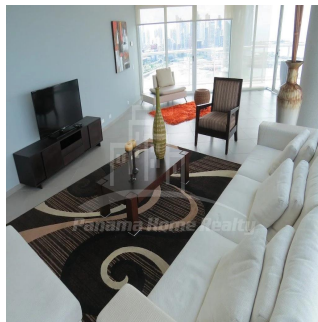

🏠 2 poverhy

📐 2 qm zemel?na ploshcha

🚗 2 avtomobil?ni mistysya

**Pavlina Srubarova**

Panama Home Realty

Panamá, Panama - Mistsevy Chas

+507 66986850

Panama Home Realty offering luxury apartments in Club which is located in the heart of Panama's Business Center. This project extends along Avenida Balboa allowing for an amazing experience and panoramic views of the Pacific Ocean and the Panama City skyline. Panama Home Realty is offering luxury apartments in Club Tower spacious one, two or three bedrooms apartments for sale or for rent, A / B / C / D / E available in high or low levels. Each apartment comes with appliances, including washing center (washer and dryer), dishwasher, microwave, stove with grease extractor, fridge. All units have a fantastic sea view and 2 or 3 balconies. Club Tower is destined to be a premier address. The building stands 57 stories high with 210 lusciously designed residential units with top-of-the-line finishes and amenities. Entering the building, you are immediately greeted with an elegant porte-cochere, flanked with a magnificent waterfall, landscaping, and reflecting pools. Along with the beautiful surroundings, the Club Tower has 24-hour covered valet parking service, a welcoming concierge service and door attendant, and full security services with monitored cameras. The security service is also present in our high-speed, semi-private elevators. The units of the Club Tower Panama were designed with ease and comfort in mind. Balboa Avenue itself is surrounded by the Bay of Panama to the north and the most prestigious, flourishing regions in Panama, including Punta Pacifica and Punta Paitilla to the East, and the Casco Viejo Historic Center and Amador to the West. The Club Tower is also conveniently located 20 minutes from the Panama Tocumen International Airport. Two-story Grand Entrance Lobby with Porte Cochere, magnificent waterfall, elegantly landscaped entryway and reflecting pools. 24 hour covered valet parking service, concierge service, door attendant and full-security service with monitored cameras. Security controlled high speed semi private elevators. Two level glass walled high-tech fitness center overlooking the Island Oasis pool lounge and with amazing views of the bay. Lushly designed Island Oasis pool lounge with sunrise and sunset infinity edge pools, private cabanas and views overlooking the bay and the city. Private landscaped gardens of lush palm groves and tropical plants with play ground for children. Fully equipped fitness center and spa. Grand ballroom. Bussiness and conference center. The Club Tower Panama features a Private Nautical Club with boating and fishing vessels the Explorer and the Escapade to be used at your availability all year long, providing for all your boating needs such as rental, storage, repair and maintenance.