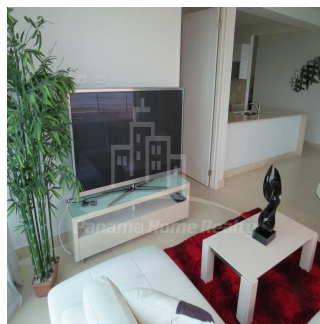

Pentkhaus

Luxury Beach Apartment For Sale Located In Playa Bonita Residences

Philippines, Metro Manila, Taguig, , , ,

TSINA PRODAZHU

USD 500000.00

- 🏠 156 qm
- 🏠 4 kimnaty
- 🛏 2 spal?ni
- 🚿 2 vanni kimnaty
- 🏠 2 poverhy
- 📏 2 qm zemel?na ploshcha
- 🚗 2 avtomobil?ni mistsy

Pavlina Srubarova

Panama Home Realty
Panamá, Panama - Mistsevyvy Chas

☎ +507 66986850

Panama Home Realty S.A. offering luxury Casa Bonita Residences, an exclusive beach and city project situated among beautiful rainforest and natural wildlife settings. With stunning views of the Pacific Ocean and the entrance to the Panama Canal, all located just 15 minutes away from Panama City. CASA BONITA: Inside of Playa Bonita Residences you will find Casa Bonita, a spectacular mediterranean-greek residential tower. Ownership at Casa Bonita includes an exclusive affiliation to the prestigious beach and resort club, The Pearl Club, hosting extraordinary amenities such as pool, gym and spa, just steps away from the beautiful beach Playa Bonita. THE BUILDING: – 26 story-tower with 21 levels of apartments from one, two and three bedrooms – Three high speed and one service elevator – Three parking levels – Visitor parking – 24 hour security – Exclusive social area of two levels with 360° view and complete amenities, pool, gym, open terrace and party room – Concierge service As an owner in Casa Bonita you will have a membership to a luxurious and private beach club “Pearl Club”, where you can enjoy many distractions as a world-class spa with full gym, massage room, body treatments, among other services. OCEANFRONT POOL, sunbathing area, restaurant, laundry, transportation, valet parking and / or “concierge” services. BEACH CLUB: – Clarins spa – Beachfront pool – Fully equipped gym – Ballroom Enjoy the of the pleasure of living in Casa Bonita Residences!