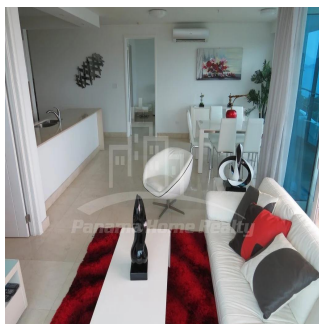

Pentkhaus

Luxury Beach Apartment For Sale Located In Playa Bonita Residences

Philippines, Metro Manila, Taguig, , , ,

TSINA PRODAZHU

USD 500000.00

- 🏠 156 qm
- 🏠 4 kimnaty
- 🛏 2 spal?ni
- 🚿 2 vanni kimnaty
- 🏠 2 poverhy
- 📏 2 qm zemel?na ploshcha
- 🚗 2 avtomobil?ni mistsy

Pavlina Srubarova

Panama Home Realty
Panamá, Panama - Mistsevyvy Chas

☎ +507 66986850

Panama Home Realty S.A. offering luxury Casa Bonita Residences, an exclusive beach and city project situated among beautiful rainforest and natural wildlife settings. With stunning views of the Pacific Ocean and the entrance to the Panama Canal, all located just 15 minutes away from Panama City. CASA BONITA: Inside of Playa Bonita Residences you will find Casa Bonita, a spectacular mediterranean-greek residential tower. Ownership at Casa Bonita includes an exclusive affiliation to the prestigious beach and resort club, The Pearl Club, hosting extraordinary amenities such as pool, gym and spa, just steps away from the beautiful beach Playa Bonita. THE BUILDING: – 26 story-tower with 21 levels of apartments from one, two and three bedrooms – Three high speed and one service elevator – Three parking levels – Visitor parking – 24 hour security – Exclusive social area of two levels with 360° view and complete amenities, pool, gym, open terrace and party room – Concierge service As an owner in Casa Bonita you will have a membership to a luxurious and private beach club “Pearl Club”, where you can enjoy many distractions as a world-class spa with full gym, massage room, body treatments, among other services. OCEANFRONT POOL, sunbathing area, restaurant, laundry, transportation, valet parking and / or “concierge” services. BEACH CLUB: – Clarins spa – Beachfront pool – Fully equipped gym – Ballroom Enjoy the of the pleasure of living in Casa Bonita Residences!