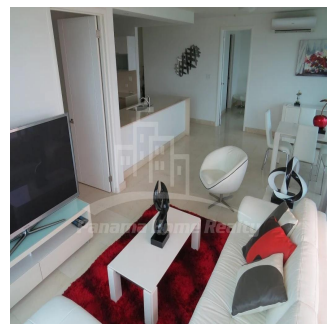

Pentkhaus

Luxury Beach Apartment For Sale Located In Playa Bonita Residences

Philippines, Metro Manila, Taguig, , , ,

TSINA PRODAZHU

USD 500000.00

- 🏠 156 qm
- 🏠 4 kimnaty
- 🛏 2 spal?ni
- 🚿 2 vanni kimnaty
- 🏠 2 poverhy
- 📏 2 qm zemel?na ploshcha
- 🚗 2 avtomobil?ni mistsy

Pavlina Srubarova

Panama Home Realty
Panamá, Panama - Mistsevyvy Chas

☎ +507 66986850

Panama Home Realty S.A. offering luxury Casa Bonita Residences, an exclusive beach and city project situated among beautiful rainforest and natural wildlife settings. With stunning views of the Pacific Ocean and the entrance to the Panama Canal, all located just 15 minutes away from Panama City. CASA BONITA: Inside of Playa Bonita Residences you will find Casa Bonita, a spectacular mediterranean-greek residential tower. Ownership at Casa Bonita includes an exclusive affiliation to the prestigious beach and resort club, The Pearl Club, hosting extraordinary amenities such as pool, gym and spa, just steps away from the beautiful beach Playa Bonita. THE BUILDING: – 26 story-tower with 21 levels of apartments from one, two and three bedrooms – Three high speed and one service elevator – Three parking levels – Visitor parking – 24 hour security – Exclusive social area of two levels with 360° view and complete amenities, pool, gym, open terrace and party room – Concierge service As an owner in Casa Bonita you will have a membership to a luxurious and private beach club “Pearl Club”, where you can enjoy many distractions as a world-class spa with full gym, massage room, body treatments, among other services. OCEANFRONT POOL, sunbathing area, restaurant, laundry, transportation, valet parking and / or “concierge” services. BEACH CLUB: – Clarins spa – Beachfront pool – Fully equipped gym – Ballroom Enjoy the of the pleasure of living in Casa Bonita Residences!