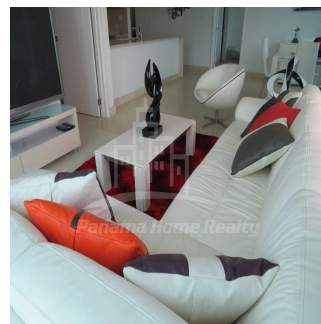

Pavlina Srubarova

Panama Home Realty
Panamá, Panama - Mistsevyvy Chas

☎ +507 66986850

Panama Home Realty S.A. offering luxury Casa Bonita Residences, an exclusive beach and city project situated among beautiful rainforest and natural wildlife settings. With stunning views of the Pacific Ocean and the entrance to the Panama Canal, all located just 15 minutes away from Panama City. CASA BONITA: Inside of Playa Bonita Residences you will find Casa Bonita, a spectacular mediterranean-greek residential tower. Ownership at Casa Bonita includes an exclusive affiliation to the prestigious beach and resort club, The Pearl Club, hosting extraordinary amenities such as pool, gym and spa, just steps away from the beautiful beach Playa Bonita. THE BUILDING: – 26 story-tower with 21 levels of apartments from one, two and three bedrooms – Three high speed and one service elevator – Three parking levels – Visitor parking – 24 hour security – Exclusive social area of two levels with 360° view and complete amenities, pool, gym, open terrace and party room – Concierge service As an owner in Casa Bonita you will have a membership to a luxurious and private beach club “Pearl Club”, where you can enjoy many distractions as a world-class spa with full gym, massage room, body treatments, among other services. OCEANFRONT POOL, sunbathing area, restaurant, laundry, transportation, valet parking and / or “concierge” services. BEACH CLUB: – Clarins spa – Beachfront pool – Fully equipped gym – Ballroom Enjoy the of the pleasure of living in Casa Bonita Residences!