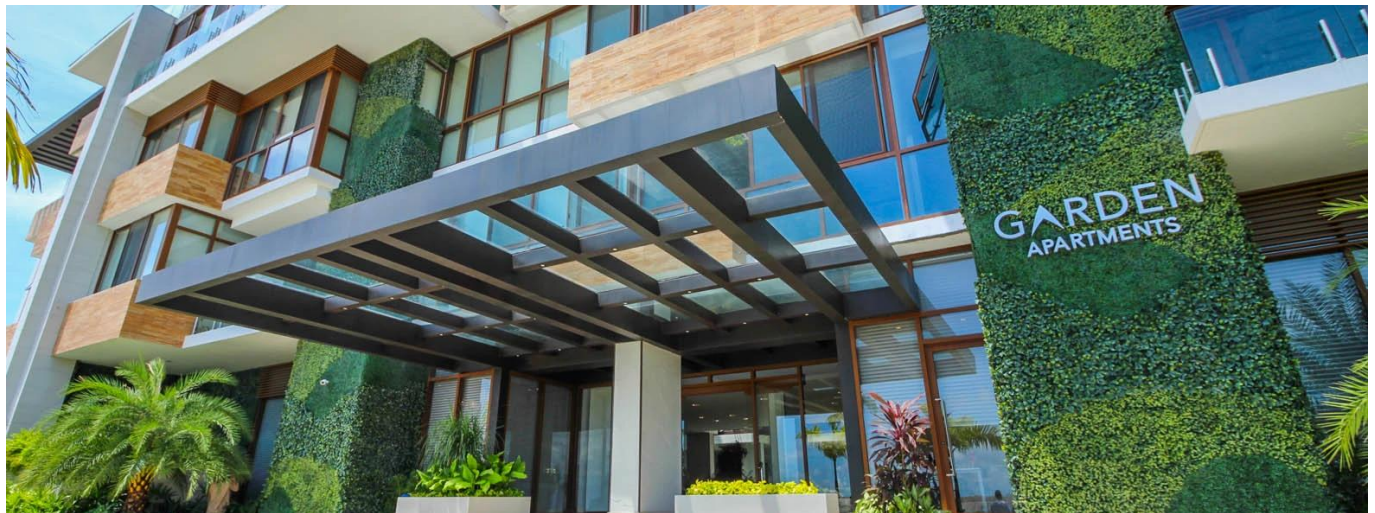

Pentkhaus

An Island Lifestyle Exclusive Apartment For Rent

Philippines, Calabarzon, Cavite City, , , ,

MISYACHNA ORENDA

USD 6500.00

TSINA PRODAZHU

USD 0.00

- 330 qm
- 6 kimnaty
- 3 spal?ni
- 3 vanni kimnaty
- 3 poverhy
- 3 qm zemel?na ploshcha
- 3 avtomobil?ni mistsya

Kent Davis
Panama Equity Real Estate
Panamá, Panama - Mistsevyy Chas

+507 6030-6782

Exclusive apartment of 3552 sq ft, has three bedrooms each with bathroom and walk in closet, room and service which includes three parking spaces. Located on the artificial islands of Ocean Reef, an area of luxury and privac, the unit is located on a floor which offers sweeping views. The great aesthetics of the project makes its social areas located on the ground floor exceptional. It includes a pool with an infinite view to the sea, another swimming pool on the roof of the building, gym, playground, business center, restaurant, tennis courts, parks around the building and green areas. One apartment per floor, means total privacy, as well as excellent security to enter the area and the building. The characteristics of the unit are high ceilings, wide distribution and the best views of the sea. Call today for an appointment! (+507) 6112-7806 Andrea Ortiz