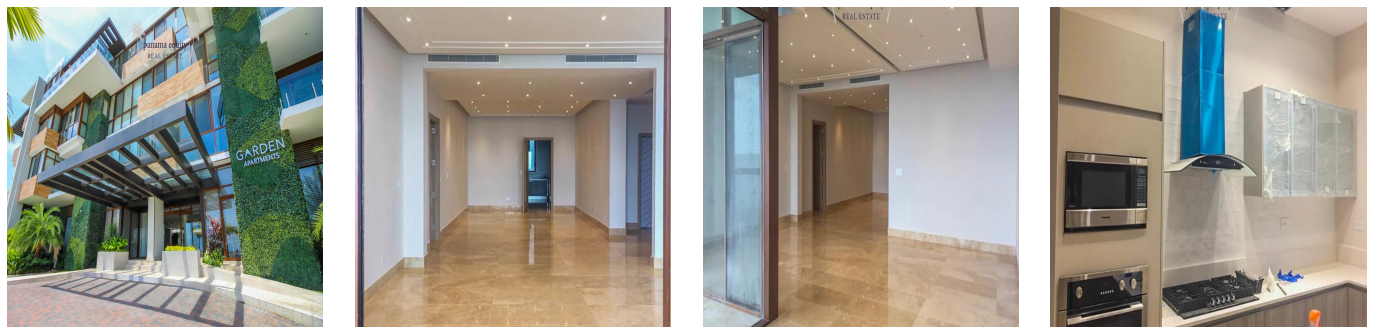

Pentkhaus

An Island Lifestyle Exclusive Apartment For Rent

Philippines, Calabarzon, Cavite City, , , ,

MISYACHNA ORENDA

\$ 6500.00

TSINA PRODAZHU

\$ 0.00

- 330 qm
- 6 kimnaty
- 3 spal?ni
- 3 vanni kimnaty
- 3 poverhy
- 3 qm zemel?na ploshcha
- 3 avtomobil?ni mistsya

Kent Davis
Panama Equity Real Estate
Panamá, Panama - Mistsevyy Chas

+507 6030-6782

Exclusive apartment of 3552 sq ft, has three bedrooms each with bathroom and walk in closet, room and service which includes three parking spaces. Located on the artificial islands of Ocean Reef, an area of luxury and privac, the unit is located on a floor which offers sweeping views. The great aesthetics of the project makes its social areas located on the ground floor exceptional. It includes a pool with an infinite view to the sea, another swimming pool on the roof of the building, gym, playground, business center, restaurant, tennis courts, parks around the building and green areas. One apartment per floor, means total privacy, as well as excellent security to enter the area and the building. The characteristics of the unit are high ceilings, wide distribution and the best views of the sea. Call today for an appointment! (+507) 6112-7806 Andrea Ortiz