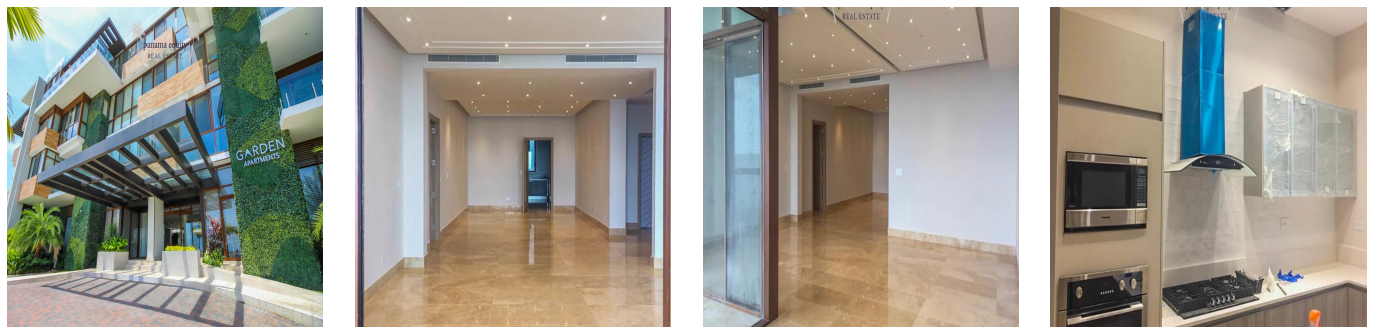

Pentkhaus

An Island Lifestyle Exclusive Apartment For Rent

Philippines, Calabarzon, Cavite City, , , ,

MISYACHNA ORENDA

USD 6500.00

TSINA PRODAZHU

USD 0.00

- 330 qm
- 6 kimnaty
- 3 spal?ni
- 3 vanni kimnaty
- 3 poverhy
- 3 qm zemel?na ploshcha
- 3 avtomobil?ni mistsya

Kent Davis
Panama Equity Real Estate
Panamá, Panama - Mistsevyy Chas

+507 6030-6782

Exclusive apartment of 3552 sq ft, has three bedrooms each with bathroom and walk in closet, room and service which includes three parking spaces. Located on the artificial islands of Ocean Reef, an area of luxury and privac, the unit is located on a floor which offers sweeping views. The great aesthetics of the project makes its social areas located on the ground floor exceptional. It includes a pool with an infinite view to the sea, another swimming pool on the roof of the building, gym, playground, business center, restaurant, tennis courts, parks around the building and green areas. One apartment per floor, means total privacy, as well as excellent security to enter the area and the building. The characteristics of the unit are high ceilings, wide distribution and the best views of the sea. Call today for an appointment! (+507) 6112-7806 Andrea Ortiz