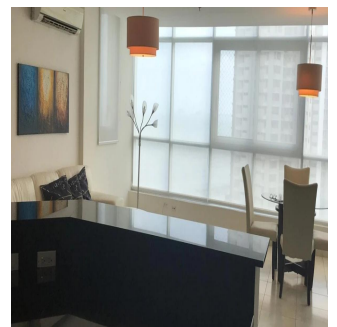

Pentkhaus

Luxury Furnished Apartment In Riverside

, , ,

TSINA PRODAZHU

\$ 370000.00 130 qm 4 kimnaty 2 spal?ni 2 vanni kimnaty 2 poverhy 2 qm zemel?na
ploshcha 2 avtomobil?ni
mistsya**Kent Davis**

Panama Equity Real Estate

Panamá, Panama - Mistsevy Chas

**+507 6030-6782**

Are you looking for a small 1 or 2 bedroom apartment close to the shore in Costa del Este? Riverside is exactly what you have been looking for!!! Built by Bern companies (one of the best developers in Panama) in 2011, Riverside is one of the only 1 or 2 bedroom apartment projects this close to the shore. With luxury finishes, a very modern design, and excellent social areas that make Riverside a unique project. An important point to take into account this building delivered in 2011 has tax exemption until 2031. This apartment is located on a floor above the 20th level, model A, with beautiful views of the ocean and the park of Costa del Este. Fully furnished, with refrigerator, stove, washer, and dryer in perfect condition and A/C already installed, it is waiting for you to arrive with only your clothes. The apartment was recently rented for 2 years at \$ 1,900 a month. Call us now, this apartment is waiting for you! Contact : Nelson Office: +507-320-4310 Mobile: +507-6030-9131