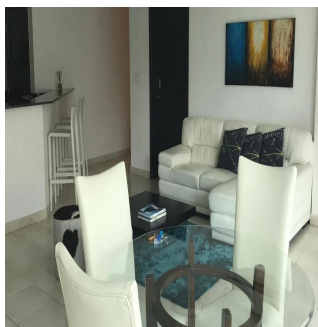

Pentkhaus

Luxury Furnished Apartment In Riverside

, , ,

TSINA PRODAZHU

\$ 370000.00 130 qm 4 kimnaty 2 spal?ni 2 vanni kimnaty 2 poverhy 2 qm zemel?na
ploshcha 2 avtomobil?ni
mistsya**Kent Davis**

Panama Equity Real Estate

Panamá, Panama - Mistsevy Chas

**+507 6030-6782**

Are you looking for a small 1 or 2 bedroom apartment close to the shore in Costa del Este? Riverside is exactly what you have been looking for!!! Built by Bern companies (one of the best developers in Panama) in 2011, Riverside is one of the only 1 or 2 bedroom apartment projects this close to the shore. With luxury finishes, a very modern design, and excellent social areas that make Riverside a unique project. An important point to take into account this building delivered in 2011 has tax exemption until 2031. This apartment is located on a floor above the 20th level, model A, with beautiful views of the ocean and the park of Costa del Este. Fully furnished, with refrigerator, stove, washer, and dryer in perfect condition and A/C already installed, it is waiting for you to arrive with only your clothes. The apartment was recently rented for 2 years at \$ 1,900 a month. Call us now, this apartment is waiting for you! Contact : Nelson Office: +507-320-4310 Mobile: +507-6030-9131