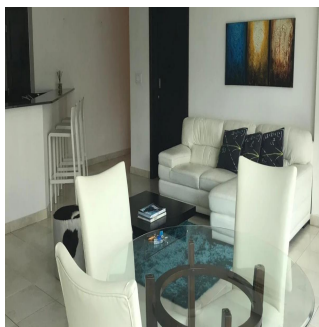

# Luxury Furnished Apartment In Riverside

, , ,

TSINA PRODAZHU

**USD 370000.00**

- 130 qm
- 4 kimnaty
- 2 spal?ni
- 2 vanni kimnaty
- 2 poverhy
- 2 qm zemel?na ploshcha
- 2 avtomobil?ni mistsya

**Kent Davis**  
Panama Equity Real Estate  
Panamá, Panama - Mistsevy Chas

+507 6030-6782

Are you looking for a small 1 or 2 bedroom apartment close to the shore in Costa del Este? Riverside is exactly what you have been looking for!!! Built by Bern companies (one of the best developers in Panama) in 2011, Riverside is one of the only 1 or 2 bedroom apartment projects this close to the shore. With luxury finishes, a very modern design, and excellent social areas that make Riverside a unique project. An important point to take into account this building delivered in 2011 has tax exemption until 2031. This apartment is located on a floor above the 20th level, model A, with beautiful views of the ocean and the park of Costa del Este. Fully furnished, with refrigerator, stove, washer, and dryer in perfect condition and A/C already installed, it is waiting for you to arrive with only your clothes. The apartment was recently rented for 2 years at \$ 1,900 a month. Call us now, this apartment is waiting for you! Contact : Nelson Office: +507-320-4310 Mobile: +507-6030-9131