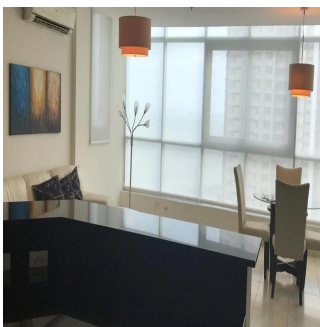

# Luxury Furnished Apartment In Riverside

, , ,

TSINA PRODAZHU

**USD 370000.00**

- 130 qm
- 4 kimnaty
- 2 spal?ni
- 2 vanni kimnaty
- 2 poverhy
- 2 qm zemel?na ploshcha
- 2 avtomobil?ni mistsya

**Kent Davis**  
Panama Equity Real Estate  
Panamá, Panama - Mistsevy Chas

+507 6030-6782

Are you looking for a small 1 or 2 bedroom apartment close to the shore in Costa del Este? Riverside is exactly what you have been looking for!!! Built by Bern companies (one of the best developers in Panama) in 2011, Riverside is one of the only 1 or 2 bedroom apartment projects this close to the shore. With luxury finishes, a very modern design, and excellent social areas that make Riverside a unique project. An important point to take into account this building delivered in 2011 has tax exemption until 2031. This apartment is located on a floor above the 20th level, model A, with beautiful views of the ocean and the park of Costa del Este. Fully furnished, with refrigerator, stove, washer, and dryer in perfect condition and A/C already installed, it is waiting for you to arrive with only your clothes. The apartment was recently rented for 2 years at \$ 1,900 a month. Call us now, this apartment is waiting for you! Contact : Nelson Office: +507-320-4310 Mobile: +507-6030-9131