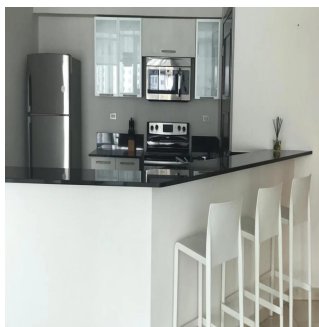

+507 6030-6782

Are you looking for a small 1 or 2 bedroom apartment close to the shore in Costa del Este? Riverside is exactly what you have been looking for!!! Built by Bern companies (one of the best developers in Panama) in 2011, Riverside is one of the only 1 or 2 bedroom apartment projects this close to the shore. With luxury finishes, a very modern design, and excellent social areas that make Riverside a unique project. An important point to take into account this building delivered in 2011 has tax exemption until 2031. This apartment is located on a floor above the 20th level, model A, with beautiful views of the ocean and the park of Costa del Este. Fully furnished, with refrigerator, stove, washer, and dryer in perfect condition and A/C already installed, it is waiting for you to arrive with only your clothes. The apartment was recently rented for 2 years at \$ 1,900 a month. Call us now, this apartment is waiting for you! Contact : Nelson Office: +507-320-4310 Mobile: +507-6030-9131