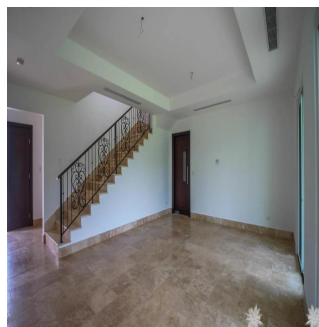

Kent Davis

Panama Equity Real Estate

Panamá, Panama - Mistsevyy Chas

+507 6030-6782

Custom built home using the best materials and finishes available, this property features the latest in modern design and construction to incorporate a large, spacious floor plan with high ceilings and plenty of windows. The new buyer will also appreciate the smart layout in the kitchen with adjoining service area and access to the closed garage. From the living room, enjoy a nice walk-out to the yard backing onto the 15th fairway which is green and very lush with hedges and trees acting as a backdrop. All of this in one of Panama's premier golf communities, a neighbourhood for those that want the best available!