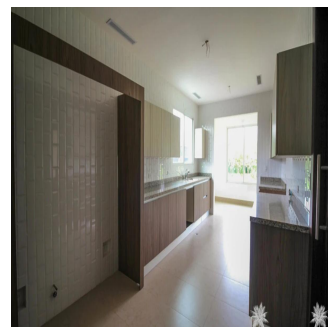

Kent Davis

Panama Equity Real Estate

Panamá, Panama - Mistsevyy Chas

+507 6030-6782

Custom built home using the best materials and finishes available, this property features the latest in modern design and construction to incorporate a large, spacious floor plan with high ceilings and plenty of windows. The new buyer will also appreciate the smart layout in the kitchen with adjoining service area and access to the closed garage. From the living room, enjoy a nice walk-out to the yard backing onto the 15th fairway which is green and very lush with hedges and trees acting as a backdrop. All of this in one of Panama's premier golf communities, a neighbourhood for those that want the best available!