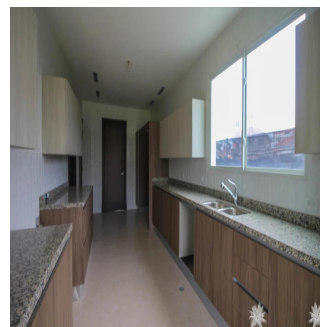

Kent Davis

Panama Equity Real Estate

Panamá, Panama - Mistsevyy Chas

+507 6030-6782

Custom built home using the best materials and finishes available, this property features the latest in modern design and construction to incorporate a large, spacious floor plan with high ceilings and plenty of windows. The new buyer will also appreciate the smart layout in the kitchen with adjoining service area and access to the closed garage. From the living room, enjoy a nice walk-out to the yard backing onto the 15th fairway which is green and very lush with hedges and trees acting as a backdrop. All of this in one of Panama's premier golf communities, a neighbourhood for those that want the best available!