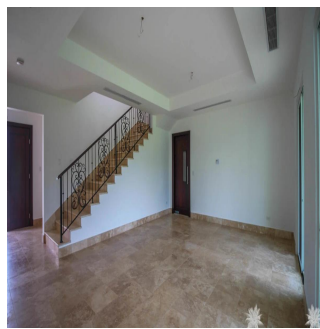

Kent Davis

Panama Equity Real Estate

Panamá, Panama - Mistsevy Chas

+507 6030-6782

Custom built home using the best materials and finishes available, this property features the latest in modern design and construction to incorporate a large, spacious floor plan with high ceilings and plenty of windows. The new buyer will also appreciate the smart layout in the kitchen with adjoining service area and access to the closed garage. From the living room, enjoy a nice walk-out to the yard backing onto the 15th fairway which is green and very lush with hedges and trees acting as a backdrop. All of this in one of Panama's premier golf communities, a neighbourhood for those that want the best available!