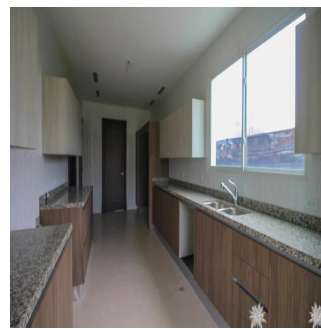

Kent Davis

Panama Equity Real Estate

Panamá, Panama - Mistsevy Chas

+507 6030-6782

Custom built home using the best materials and finishes available, this property features the latest in modern design and construction to incorporate a large, spacious floor plan with high ceilings and plenty of windows. The new buyer will also appreciate the smart layout in the kitchen with adjoining service area and access to the closed garage. From the living room, enjoy a nice walk-out to the yard backing onto the 15th fairway which is green and very lush with hedges and trees acting as a backdrop. All of this in one of Panama's premier golf communities, a neighbourhood for those that want the best available!