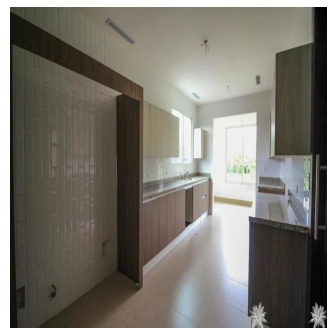

Kent Davis

Panama Equity Real Estate

Panamá, Panama - Mistsevy Chas

+507 6030-6782

Custom built home using the best materials and finishes available, this property features the latest in modern design and construction to incorporate a large, spacious floor plan with high ceilings and plenty of windows. The new buyer will also appreciate the smart layout in the kitchen with adjoining service area and access to the closed garage. From the living room, enjoy a nice walk-out to the yard backing onto the 15th fairway which is green and very lush with hedges and trees acting as a backdrop. All of this in one of Panama's premier golf communities, a neighbourhood for those that want the best available!