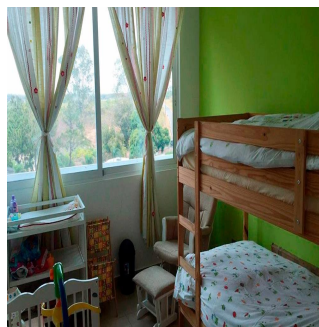

Pentkhaus

Elegant Beach Apartment In Santa Clara Beach

Philippines, Metro Manila, Quezon City, , , ,

TSINA PRODAZHU

USD 449000.00

- 191 qm
- 7 kimnaty
- 4 spal?ni
- 3 vanni kimnaty
- 3 poverhy
- 3 qm zemel?na ploshcha
- 3 avtomobil?ni mistsya

Tara Goldberg

Panama Luxury Living

Panamá, Panama - Mistsevy Chas

+507 6459-4848

Beautiful Apartment, ideal for relaxing and sharing with your family, with comfort spaces and Sea View. Only 1 hour and 20 minutes from Panama City (between Bijao and Buenaventura). Living room, kitchen, dining room. Large balcony 80m2. 180 degree view. 24/7 security.