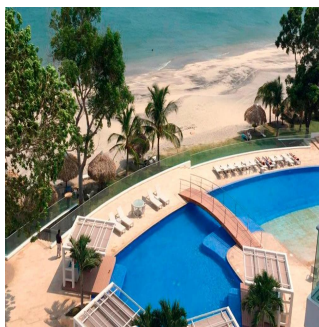

Pentkhaus

Elegant Beach Apartment In Santa Clara Beach

Philippines, Metro Manila, Quezon City, , , ,

TSINA PRODAZHU

USD 449000.00

- 191 qm
- 7 kimnaty
- 4 spal?ni
- 3 vanni kimnaty
- 3 poverhy
- 3 qm zemel?na ploshcha
- 3 avtomobil?ni mistsya

Tara Goldberg

Panama Luxury Living

Panamá, Panama - Mistsevy Chas

+507 6459-4848

Beautiful Apartment, ideal for relaxing and sharing with your family, with comfort spaces and Sea View. Only 1 hour and 20 minutes from Panama City (between Bijao and Buenaventura). Living room, kitchen, dining room. Large balcony 80m2. 180 degree view. 24/7 security.