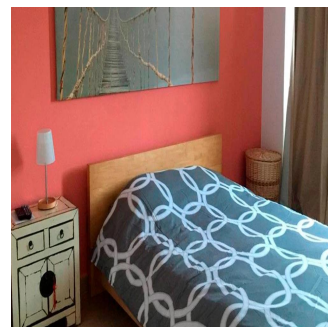

Pentkhaus

Elegant Beach Apartment In Santa Clara Beach

Philippines, Metro Manila, Quezon City, , , ,

TSINA PRODAZHU

USD 449000.00

- 191 qm
- 7 kimnaty
- 4 spal?ni
- 3 vanni kimnaty
- 3 poverhy
- 3 qm zemel?na ploshcha
- 3 avtomobil?ni mistsya

Tara Goldberg

Panama Luxury Living

Panamá, Panama - Mistsevy Chas

+507 6459-4848

Beautiful Apartment, ideal for relaxing and sharing with your family, with comfort spaces and Sea View. Only 1 hour and 20 minutes from Panama City (between Bijao and Buenaventura). Living room, kitchen, dining room. Large balcony 80m2. 180 degree view. 24/7 security.