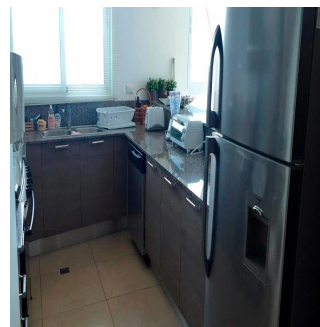

Pentkhaus

Elegant Beach Apartment In Santa Clara Beach

Philippines, Metro Manila, Quezon City, , , ,

TSINA PRODAZHU

USD 449000.00

- 191 qm
- 7 kimnaty
- 4 spal?ni
- 3 vanni kimnaty
- 3 poverhy
- 3 qm zemel?na ploshcha
- 3 avtomobil?ni mistsya

Tara Goldberg

Panama Luxury Living

Panamá, Panama - Mistsevy Chas

+507 6459-4848

Beautiful Apartment, ideal for relaxing and sharing with your family, with comfort spaces and Sea View. Only 1 hour and 20 minutes from Panama City (between Bijao and Buenaventura). Living room, kitchen, dining room. Large balcony 80m2. 180 degree view. 24/7 security.