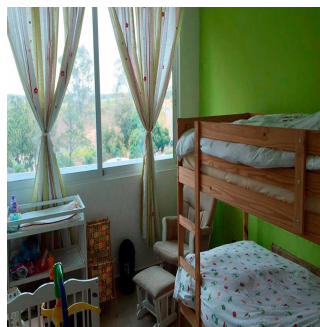

Pentkhaus

Elegant Beach Apartment In Santa Clara Beach

Philippines, Metro Manila, Quezon City, , , ,

TSINA PRODAZHU

\$ 449000.00

🏠 191 qm 📏 7 kimnaty 🛏️ 4 spal?ni 🕒 3 vanni kimnaty

🏗️ 3 poverhy 📐 3 qm zemel?na ploshcha 🚗 3 avtomobil?ni mistsya

Tara Goldberg

Panama Luxury Living

Panamá, Panama - Mistsevy Chas

+507 6459-4848

Beautiful Apartment, ideal for relaxing and sharing with your family, with comfort spaces and Sea View. Only 1 hour and 20 minutes from Panama City (between Bijao and Buenaventura). Living room, kitchen, dining room. Large balcony 80m2. 180 degree view. 24/7 security.