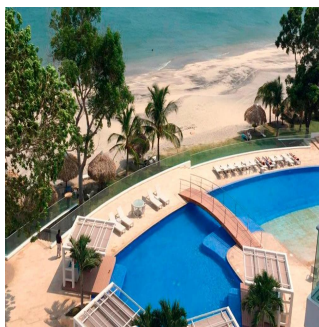

Pentkhaus

Elegant Beach Apartment In Santa Clara Beach

Philippines, Metro Manila, Quezon City, , , ,

TSINA PRODAZHU

\$ 449000.00

🏠 191 qm 📏 7 kimnaty 🛏️ 4 spal?ni 🕒 3 vanni kimnaty

🏗️ 3 poverhy 📐 3 qm zemel?na ploshcha 🚗 3 avtomobil?ni mistsya

Tara Goldberg

Panama Luxury Living

Panamá, Panama - Mistsevy Chas

+507 6459-4848

Beautiful Apartment, ideal for relaxing and sharing with your family, with comfort spaces and Sea View. Only 1 hour and 20 minutes from Panama City (between Bijao and Buenaventura). Living room, kitchen, dining room. Large balcony 80m2. 180 degree view. 24/7 security.