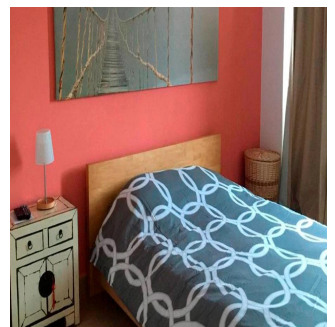

Pentkhaus

Elegant Beach Apartment In Santa Clara Beach

Philippines, Metro Manila, Quezon City, , , ,

TSINA PRODAZHU

\$ 449000.00

🏠 191 qm 📏 7 kimnaty 🛏️ 4 spal?ni 🕒 3 vanni kimnaty

🏗️ 3 poverhy 📐 3 qm zemel?na ploshcha 🚗 3 avtomobil?ni mistsya

Tara Goldberg

Panama Luxury Living

Panamá, Panama - Mistsevy Chas

+507 6459-4848

Beautiful Apartment, ideal for relaxing and sharing with your family, with comfort spaces and Sea View. Only 1 hour and 20 minutes from Panama City (between Bijao and Buenaventura). Living room, kitchen, dining room. Large balcony 80m2. 180 degree view. 24/7 security.