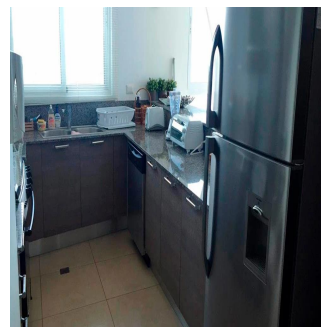

Pentkhaus

Elegant Beach Apartment In Santa Clara Beach

Philippines, Metro Manila, Quezon City, , , ,

TSINA PRODAZHU

\$ 449000.00

🏠 191 qm 📏 7 kimnaty 🛏️ 4 spal?ni 🕒 3 vanni kimnaty

🏗️ 3 poverhy 📐 3 qm zemel?na ploshcha 🚗 3 avtomobil?ni mistsya

Tara Goldberg

Panama Luxury Living

Panamá, Panama - Mistsevy Chas

+507 6459-4848

Beautiful Apartment, ideal for relaxing and sharing with your family, with comfort spaces and Sea View. Only 1 hour and 20 minutes from Panama City (between Bijao and Buenaventura). Living room, kitchen, dining room. Large balcony 80m2. 180 degree view. 24/7 security.