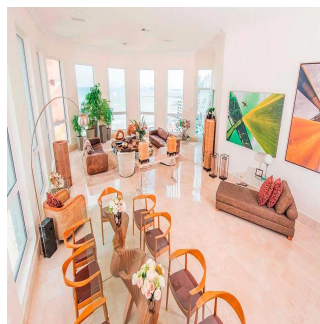

Tara Goldberg
Panama Luxury Living
Panamá, Panama - Mistsevyy Chas

+507 6459-4848

For sale or rent this prestigious 920m2 Penthouse located in the prestigious Belvedere Park Building in the heart of Coco del Mar, considered one of the most outstanding areas in Panama City becoming the best place to live. In addition to having amenities for the enjoyment of their daily lives. The main entrance has a height of 12 meters, Double height foyer, Double height room, 360° view of the sea and the city, 50 m in front of the sea, Family Room, Recreation room with bar, billiards, home cinema, Linn Surround System, 2 elevators with private access card, 225m2 of open terrace, Full body double glazed windows made in Germany