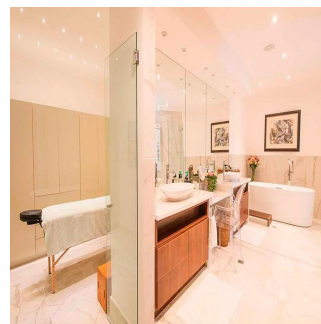

Tara Goldberg
Panama Luxury Living
Panamá, Panama - Mistsevyy Chas

+507 6459-4848

For sale or rent this prestigious 920m2 Penthouse located in the prestigious Belvedere Park Building in the heart of Coco del Mar, considered one of the most outstanding areas in Panama City becoming the best place to live. In addition to having amenities for the enjoyment of their daily lives. The main entrance has a height of 12 meters, Double height foyer, Double height room, 360° view of the sea and the city, 50 m in front of the sea, Family Room, Recreation room with bar, billiards, home cinema, Linn Surround System, 2 elevators with private access card, 225m2 of open terrace, Full body double glazed windows made in Germany