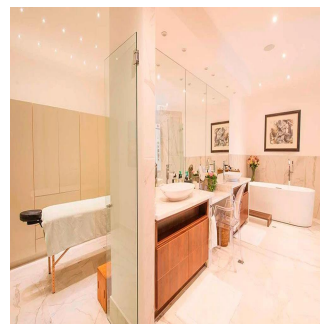

For sale or rent this prestigious 920m2 Penthouse located in the prestigious Belvedere Park Building in the heart of Coco del Mar, considered one of the most outstanding areas in Panama City becoming the best place to live. In addition to having amenities for the enjoyment of their daily lives. The main entrance has a height of 12 meters, Double height foyer, Double height room, 360° view of the sea and the city, 50 m in front of the sea, Family Room, Recreation room with bar, billiards, home cinema, Linn Surround System, 2 elevators with private access card, 225m2 of open terrace, Full body double glazed windows made in Germany