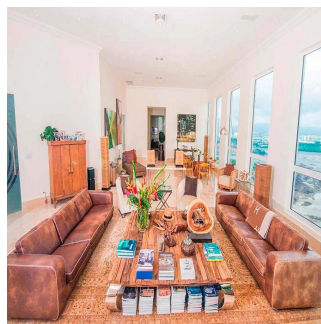

Tara Goldberg
Panama Luxury Living
Panamá, Panama - Mistsevyy Chas

+507 6459-4848

For sale or rent this prestigious 920m2 Penthouse located in the prestigious Belvedere Park Building in the heart of Coco del Mar, considered one of the most outstanding areas in Panama City becoming the best place to live. In addition to having amenities for the enjoyment of their daily lives. The main entrance has a height of 12 meters, Double height foyer, Double height room, 360° view of the sea and the city, 50 m in front of the sea, Family Room, Recreation room with bar, billiards, home cinema, Linn Surround System, 2 elevators with private access card, 225m2 of open terrace, Full body double glazed windows made in Germany