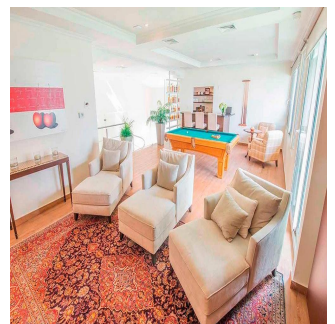

Tara Goldberg
Panama Luxury Living
Panamá, Panama - Mistsevyy Chas

+507 6459-4848

For sale or rent this prestigious 920m2 Penthouse located in the prestigious Belvedere Park Building in the heart of Coco del Mar, considered one of the most outstanding areas in Panama City becoming the best place to live. In addition to having amenities for the enjoyment of their daily lives. The main entrance has a height of 12 meters, Double height foyer, Double height room, 360° view of the sea and the city, 50 m in front of the sea, Family Room, Recreation room with bar, billiards, home cinema, Linn Surround System, 2 elevators with private access card, 225m2 of open terrace, Full body double glazed windows made in Germany