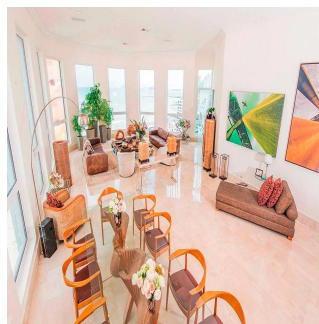

For sale or rent this prestigious 920m2 Penthouse located in the prestigious Belvedere Park Building in the heart of Coco del Mar, considered one of the most outstanding areas in Panama City becoming the best place to live. In addition to having amenities for the enjoyment of their daily lives. The main entrance has a height of 12 meters, Double height foyer, Double height room, 360° view of the sea and the city, 50 m in front of the sea, Family Room, Recreation room with bar, billiards, home cinema, Linn Surround System, 2 elevators with private access card, 225m2 of open terrace, Full body double glazed windows made in Germany