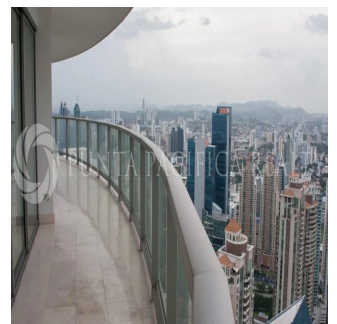

This one-of-a-kind, 375-square-meter (4,036 square-foot) apartment is located in one of Panama City's landmark buildings: Miramar Tower. Featuring wide, unobstructed views of the Bay of Panama and Cinta Costera, the apartment has been completely renovated with top finishings, state-of-the-art electronics and security, and an array of special designer touches. Floor-to-ceiling windows and a wide balcony make this a sunny home base for living the healthy Panama City lifestyle. Every room offers beautiful vistas of the Pacific Ocean and the hiking and biking trails along the waterfront. The open layout and expansive rooms create opportunities for entertaining and relaxation, with expansive dining area and private den. The apartment is elegantly finished with marble flooring and top-brand appliances and materials. All the bedrooms have en-suite bathrooms with Philippe Starck DuraVit toilets and sinks, and floors made of Syrian shell stone. The kitchen features Scavolini Liberamente gloss white cabinets and fittings, Miele appliances and a wine storage unit. There is also a service quarters, with a separate bedroom, bathroom, and living area. There is no other apartment like this available along the waterfront. The renovation focused on detail and luxury, making this one of the special homes in Panama City. SPECIAL FEATURES INCLUDE: * Audio and video systems in all rooms, with individual room controls and 4K 55-inch TVs. * Chef's Kitchen by Home Interiors Panama featuring: Scavolini Liberamente gloss white cabinets and fittings Miele appliances including 36" refrigerator and freezer each. 24" wine storage unit with 14 Acadia wood shelves (102 bottles) 42" Induction Miele Cooktop Dual Slimline Miele dishwashers Miele oven, warming drawer, microwave Dornbracht plumbing fixtures * Four Custom bathrooms plus Guest WC: Floors of rare Syrian shell stone Full slab marble walls Philippe Starck DuraVit toilets and sinks Gessi plumbing * Energy saving Daikin VRV III HVAC, with state-of-the-art individual room controls and iPhone interface. * Dimmable LED lighting throughout. * 24/7 internal and entry door surveillance with video monitoring. Multiple safes. * Modern Bertolotto doors throughout. Multi-lock security doors at entrances. * Crema Marfil marble floors * Custom cabinetry and finishes by Wood Concepts Panama, including unique dining room ceiling, wet bar, large library unit in the study and all closet interiors. * Electric solar and blackout shades with remote controls.