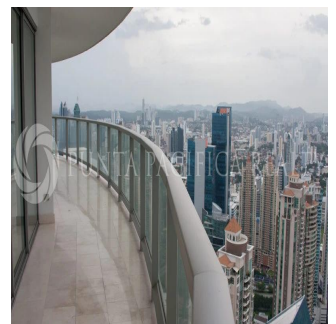

This one-of-a-kind, 375-square-meter (4,036 square-foot) apartment is located in one of Panama City's landmark buildings: Miramar Tower. Featuring wide, unobstructed views of the Bay of Panama and Cinta Costera, the apartment has been completely renovated with top finishings, state-of-the-art electronics and security, and an array of special designer touches. Floor-to-ceiling windows and a wide balcony make this a sunny home base for living the healthy Panama City lifestyle. Every room offers beautiful vistas of the Pacific Ocean and the hiking and biking trails along the waterfront. The open layout and expansive rooms create opportunities for entertaining and relaxation, with expansive dining area and private den. The apartment is elegantly finished with marble flooring and top-brand appliances and materials. All the bedrooms have en-suite bathrooms with Philippe Starck DuraVit toilets and sinks, and floors made of Syrian shell stone. The kitchen features Scavolini Liberamente gloss white cabinets and fittings, Miele appliances and a wine storage unit. There is also a service quarters, with a separate bedroom, bathroom, and living area. There is no other apartment like this available along the waterfront. The renovation focused on detail and luxury, making this one of the special homes in Panama City. SPECIAL FEATURES INCLUDE: * Audio and video systems in all rooms, with individual room controls and 4K 55-inch TVs. * Chef's Kitchen by Home Interiors Panama featuring: Scavolini Liberamente gloss white cabinets and fittings Miele appliances including 36" refrigerator and freezer each. 24" wine storage unit with 14 Acadia wood shelves (102 bottles) 42" Induction Miele Cooktop Dual Slimline Miele dishwashers Miele oven, warming drawer, microwave Dornbracht plumbing fixtures * Four Custom bathrooms plus Guest WC: Floors of rare Syrian shell stone Full slab marble walls Philippe Starck DuraVit toilets and sinks Gessi plumbing * Energy saving Daikin VRV III HVAC, with state-of-the-art individual room controls and iPhone interface. * Dimmable LED lighting throughout. * 24/7 internal and entry door surveillance with video monitoring. Multiple safes. * Modern Bertolotto doors throughout. Multi-lock security doors at entrances. * Crema Marfil marble floors * Custom cabinetry and finishes by Wood Concepts Panama, including unique dining room ceiling, wet bar, large library unit in the study and all closet interiors. * Electric solar and blackout shades with remote controls.