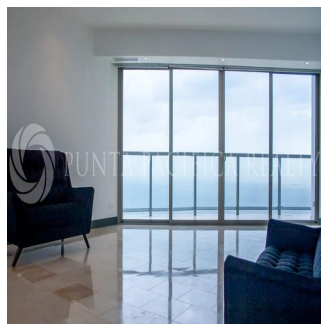

This one-of-a-kind, 375-square-meter (4,036 square-foot) apartment is located in one of Panama City's landmark buildings: Miramar Tower. Featuring wide, unobstructed views of the Bay of Panama and Cinta Costera, the apartment has been completely renovated with top finishings, state-of-the-art electronics and security, and an array of special designer touches. Floor-to-ceiling windows and a wide balcony make this a sunny home base for living the healthy Panama City lifestyle. Every room offers beautiful vistas of the Pacific Ocean and the hiking and biking trails along the waterfront. The open layout and expansive rooms create opportunities for entertaining and relaxation, with expansive dining area and private den. The apartment is elegantly finished with marble flooring and top-brand appliances and materials. All the bedrooms have en-suite bathrooms with Philippe Starck DuraVit toilets and sinks, and floors made of Syrian shell stone. The kitchen features Scavolini Liberamente gloss white cabinets and fittings, Miele appliances and a wine storage unit. There is also a service quarters, with a separate bedroom, bathroom, and living area. There is no other apartment like this available along the waterfront. The renovation focused on detail and luxury, making this one of the special homes in Panama City. SPECIAL FEATURES INCLUDE: * Audio and video systems in all rooms, with individual room controls and 4K 55-inch TVs. * Chef's Kitchen by Home Interiors Panama featuring: Scavolini Liberamente gloss white cabinets and fittings Miele appliances including 36" refrigerator and freezer each. 24" wine storage unit with 14 Acadia wood shelves (102 bottles) 42" Induction Miele Cooktop Dual Slimline Miele dishwashers Miele oven, warming drawer, microwave Dornbracht plumbing fixtures * Four Custom bathrooms plus Guest WC: Floors of rare Syrian shell stone Full slab marble walls Philippe Starck DuraVit toilets and sinks Gessi plumbing * Energy saving Daikin VRV III HVAC, with state-of-the-art individual room controls and iPhone interface. * Dimmable LED lighting throughout. * 24/7 internal and entry door surveillance with video monitoring. Multiple safes. * Modern Bertolotto doors throughout. Multi-lock security doors at entrances. * Crema Marfil marble floors * Custom cabinetry and finishes by Wood Concepts Panama, including unique dining room ceiling, wet bar, large library unit in the study and all closet interiors. * Electric solar and blackout shades with remote controls.