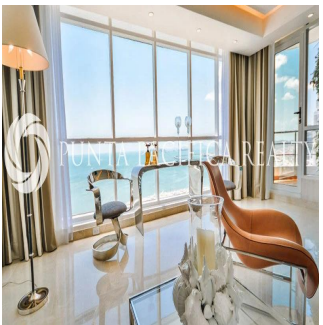

**Jeff Barton**  
 Punta Pacifica Realty  
 Panamá, Panama - Mistsevyy Chas

+507 836-5991

This one-of-a-kind, 375-square-meter (4,036 square-foot) apartment is located in one of Panama City's landmark buildings: Miramar Tower. Featuring wide, unobstructed views of the Bay of Panama and Cinta Costera, the apartment has been completely renovated with top finishings, state-of-the-art electronics and security, and an array of special designer touches. Floor-to-ceiling windows and a wide balcony make this a sunny home base for living the healthy Panama City lifestyle. Every room offers beautiful vistas of the Pacific Ocean and the hiking and biking trails along the waterfront. The open layout and expansive rooms create opportunities for entertaining and relaxation, with expansive dining area and private den. The apartment is elegantly finished with marble flooring and top-brand appliances and materials. All the bedrooms have en-suite bathrooms with Philippe Starck DuraVit toilets and sinks, and floors made of Syrian shell stone. The kitchen features Scavolini Liberamente gloss white cabinets and fittings, Miele appliances and a wine storage unit. There is also a service quarters, with a separate bedroom, bathroom, and living area. There is no other apartment like this available along the waterfront. The renovation focused on detail and luxury, making this one of the special homes in Panama City. SPECIAL FEATURES INCLUDE: \* Audio and video systems in all rooms, with individual room controls and 4K 55-inch TVs. \* Chef's Kitchen by Home Interiors Panama featuring: Scavolini Liberamente gloss white cabinets and fittings Miele appliances including 36" refrigerator and freezer each. 24" wine storage unit with 14 Acadia wood shelves (102 bottles) 42" Induction Miele Cooktop Dual Slimline Miele dishwashers Miele oven, warming drawer, microwave Dornbracht plumbing fixtures \* Four Custom bathrooms plus Guest WC: Floors of rare Syrian shell stone Full slab marble walls Philippe Starck DuraVit toilets and sinks Gessi plumbing \* Energy saving Daikin VRV III HVAC, with state-of-the-art individual room controls and iPhone interface. \* Dimmable LED lighting throughout. \* 24/7 internal and entry door surveillance with video monitoring. Multiple safes. \* Modern Bertolotto doors throughout. Multi-lock security doors at entrances. \* Crema Marfil marble floors \* Custom cabinetry and finishes by Wood Concepts Panama, including unique dining room ceiling, wet bar, large library unit in the study and all closet interiors. \* Electric solar and blackout shades with remote controls.