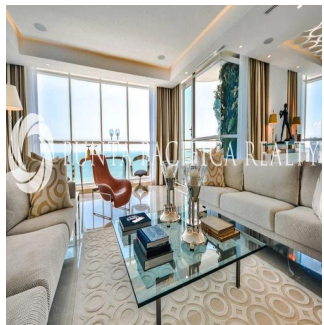

**Jeff Barton**  
 Punta Pacifica Realty  
 Panamá, Panama - Mistsevyy Chas

+507 836-5991

This one-of-a-kind, 375-square-meter (4,036 square-foot) apartment is located in one of Panama City's landmark buildings: Miramar Tower. Featuring wide, unobstructed views of the Bay of Panama and Cinta Costera, the apartment has been completely renovated with top finishings, state-of-the-art electronics and security, and an array of special designer touches. Floor-to-ceiling windows and a wide balcony make this a sunny home base for living the healthy Panama City lifestyle. Every room offers beautiful vistas of the Pacific Ocean and the hiking and biking trails along the waterfront. The open layout and expansive rooms create opportunities for entertaining and relaxation, with expansive dining area and private den. The apartment is elegantly finished with marble flooring and top-brand appliances and materials. All the bedrooms have en-suite bathrooms with Philippe Starck DuraVit toilets and sinks, and floors made of Syrian shell stone. The kitchen features Scavolini Liberamente gloss white cabinets and fittings, Miele appliances and a wine storage unit. There is also a service quarters, with a separate bedroom, bathroom, and living area. There is no other apartment like this available along the waterfront. The renovation focused on detail and luxury, making this one of the special homes in Panama City. SPECIAL FEATURES INCLUDE: \* Audio and video systems in all rooms, with individual room controls and 4K 55-inch TVs. \* Chef's Kitchen by Home Interiors Panama featuring: Scavolini Liberamente gloss white cabinets and fittings Miele appliances including 36" refrigerator and freezer each. 24" wine storage unit with 14 Acadia wood shelves (102 bottles) 42" Induction Miele Cooktop Dual Slimline Miele dishwashers Miele oven, warming drawer, microwave Dornbracht plumbing fixtures \* Four Custom bathrooms plus Guest WC: Floors of rare Syrian shell stone Full slab marble walls Philippe Starck DuraVit toilets and sinks Gessi plumbing \* Energy saving Daikin VRV III HVAC, with state-of-the-art individual room controls and iPhone interface. \* Dimmable LED lighting throughout. \* 24/7 internal and entry door surveillance with video monitoring. Multiple safes. \* Modern Bertolotto doors throughout. Multi-lock security doors at entrances. \* Crema Marfil marble floors \* Custom cabinetry and finishes by Wood Concepts Panama, including unique dining room ceiling, wet bar, large library unit in the study and all closet interiors. \* Electric solar and blackout shades with remote controls.