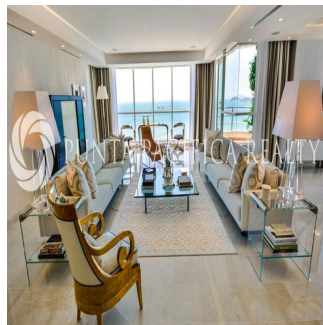

**Jeff Barton**  
 Punta Pacifica Realty  
 Panamá, Panama - Mistsevyy Chas

+507 836-5991

This one-of-a-kind, 375-square-meter (4,036 square-foot) apartment is located in one of Panama City's landmark buildings: Miramar Tower. Featuring wide, unobstructed views of the Bay of Panama and Cinta Costera, the apartment has been completely renovated with top finishings, state-of-the-art electronics and security, and an array of special designer touches. Floor-to-ceiling windows and a wide balcony make this a sunny home base for living the healthy Panama City lifestyle. Every room offers beautiful vistas of the Pacific Ocean and the hiking and biking trails along the waterfront. The open layout and expansive rooms create opportunities for entertaining and relaxation, with expansive dining area and private den. The apartment is elegantly finished with marble flooring and top-brand appliances and materials. All the bedrooms have en-suite bathrooms with Philippe Starck DuraVit toilets and sinks, and floors made of Syrian shell stone. The kitchen features Scavolini Liberamente gloss white cabinets and fittings, Miele appliances and a wine storage unit. There is also a service quarters, with a separate bedroom, bathroom, and living area. There is no other apartment like this available along the waterfront. The renovation focused on detail and luxury, making this one of the special homes in Panama City. SPECIAL FEATURES INCLUDE: \* Audio and video systems in all rooms, with individual room controls and 4K 55-inch TVs. \* Chef's Kitchen by Home Interiors Panama featuring: Scavolini Liberamente gloss white cabinets and fittings Miele appliances including 36" refrigerator and freezer each. 24" wine storage unit with 14 Acadia wood shelves (102 bottles) 42" Induction Miele Cooktop Dual Slimline Miele dishwashers Miele oven, warming drawer, microwave Dornbracht plumbing fixtures \* Four Custom bathrooms plus Guest WC: Floors of rare Syrian shell stone Full slab marble walls Philippe Starck DuraVit toilets and sinks Gessi plumbing \* Energy saving Daikin VRV III HVAC, with state-of-the-art individual room controls and iPhone interface. \* Dimmable LED lighting throughout. \* 24/7 internal and entry door surveillance with video monitoring. Multiple safes. \* Modern Bertolotto doors throughout. Multi-lock security doors at entrances. \* Crema Marfil marble floors \* Custom cabinetry and finishes by Wood Concepts Panama, including unique dining room ceiling, wet bar, large library unit in the study and all closet interiors. \* Electric solar and blackout shades with remote controls.