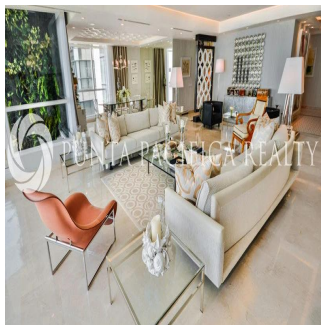

**Jeff Barton**  
 Punta Pacifica Realty  
 Panamá, Panama - Mistsevyy Chas

+507 836-5991

This one-of-a-kind, 375-square-meter (4,036 square-foot) apartment is located in one of Panama City's landmark buildings: Miramar Tower. Featuring wide, unobstructed views of the Bay of Panama and Cinta Costera, the apartment has been completely renovated with top finishings, state-of-the-art electronics and security, and an array of special designer touches. Floor-to-ceiling windows and a wide balcony make this a sunny home base for living the healthy Panama City lifestyle. Every room offers beautiful vistas of the Pacific Ocean and the hiking and biking trails along the waterfront. The open layout and expansive rooms create opportunities for entertaining and relaxation, with expansive dining area and private den. The apartment is elegantly finished with marble flooring and top-brand appliances and materials. All the bedrooms have en-suite bathrooms with Philippe Starck DuraVit toilets and sinks, and floors made of Syrian shell stone. The kitchen features Scavolini Liberamente gloss white cabinets and fittings, Miele appliances and a wine storage unit. There is also a service quarters, with a separate bedroom, bathroom, and living area. There is no other apartment like this available along the waterfront. The renovation focused on detail and luxury, making this one of the special homes in Panama City. SPECIAL FEATURES INCLUDE: \* Audio and video systems in all rooms, with individual room controls and 4K 55-inch TVs. \* Chef's Kitchen by Home Interiors Panama featuring: Scavolini Liberamente gloss white cabinets and fittings Miele appliances including 36" refrigerator and freezer each. 24" wine storage unit with 14 Acadia wood shelves (102 bottles) 42" Induction Miele Cooktop Dual Slimline Miele dishwashers Miele oven, warming drawer, microwave Dornbracht plumbing fixtures \* Four Custom bathrooms plus Guest WC: Floors of rare Syrian shell stone Full slab marble walls Philippe Starck DuraVit toilets and sinks Gessi plumbing \* Energy saving Daikin VRV III HVAC, with state-of-the-art individual room controls and iPhone interface. \* Dimmable LED lighting throughout. \* 24/7 internal and entry door surveillance with video monitoring. Multiple safes. \* Modern Bertolotto doors throughout. Multi-lock security doors at entrances. \* Crema Marfil marble floors \* Custom cabinetry and finishes by Wood Concepts Panama, including unique dining room ceiling, wet bar, large library unit in the study and all closet interiors. \* Electric solar and blackout shades with remote controls.