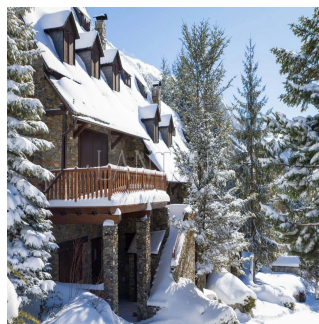

Pentkhaus

Solanetes (Baqueira). Large House With Valley Views

Hong Kong, Hong Kong Island, Wong Chuk Hang, , , 25598,

TSINA PRODAZHU

\$ 900000.00

 262 qm

 0 kimnaty

 4 spal?ni

This house is located in a very quiet area, enjoys excellent views and a fantastic south orientation, consists of 4 floors distributed as follows: Ground floor: Private garage, a large hall, laundry room, storage room and a bathroom, also has a sauna room. First floor: we find the kitchen, a large living room with a nice fireplace and exit to the terrace where we can enjoy the views of the Valley. Second floor: Master bedroom with bathroom en suite + 2 bedrooms with a bathroom. Attic: Open space with option to a fourth room.