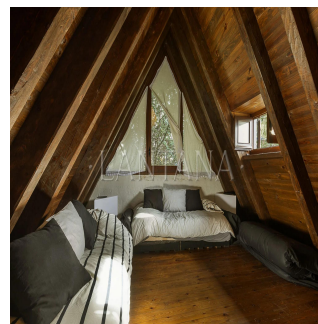

This house is located in a very quiet area, enjoys excellent views and a fantastic south orientation, consists of 4 floors distributed as follows: Ground floor: Private garage, a large hall, laundry room, storage room and a bathroom, also has a sauna room. First floor: we find the kitchen, a large living room with a nice fireplace and exit to the terrace where we can enjoy the views of the Valley. Second floor: Master bedroom with bathroom en suite + 2 bedrooms with a bathroom. Attic: Open space with option to a fourth room.