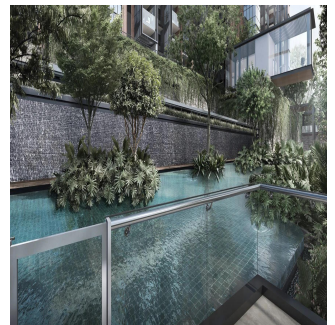

🏠 0 poverhy    📐 0 qm zemel?na ploshcha    🚗 0 avtomobil?ni mistysya

**Roxy-Pacific Holdings Limited**

Roxy Pacific Holdings Limited  
Singapore, Singapore - Mistsevy Chas

+65 6440 9878

Inspired by the style of modern Tuscany, View at Kismis exudes a charm of its own. Retreat into your own home surrounded by rustic charm and be lavished with 50 facilities within the development — each crafted to evoke intimacy and tranquility. Seated within an enclave of landed houses, View at Kismis is set against a backdrop of nature for all who are in pursuit of their very own exclusive getaway. Contact: +65 3138 9676 TOP: 1st May 2023