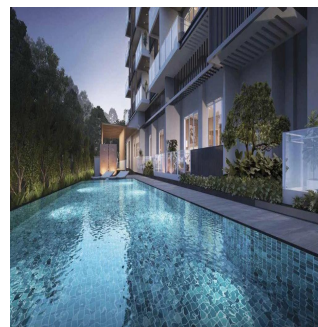

Pentkhaus

Jervois Treasures

????????, ?????? ????????, ?????, Jervois Rd, 31, 249080,

TSINA PRODAZHU

USD 2100000.00

🏠 1130 qft   🏡 6 kimnaty   🚗 3 spal?ni   🚿 3 vanni kimnaty

📦 3 poverhy   📐 3 qft zemel?na ploshcha   📄 3 avtomobil?ni mistsya

FRAGRANCE GROUP LIMITED

Fragrance Group Limited
Fragrance Group Limited
Singapore, Singapore - Mistsevyv Chas

+65 6346 6888

Jervois Treasures, a laudable collection of 36 luxury homes at Singapore's most reputable private residential enclave. Nestled in District 10 where addresses include prestigious Nassim, Tanglin, Ardmore and Chatsworth, to name a few, Jervois Treasures offers the thrill of urban excitement that goes hand-in-hand with nature's tranquillity. EXPECTED T.O.P: Mar 2022

Dostupnyy Z: 08.08.2019

Poverkh: 4   Poverkhy: 4   Rik Pobudovy: 2017   Avtomobil?Ni Mistsya: 4   Rik Pobudovy: 2017   Typ: Ofis