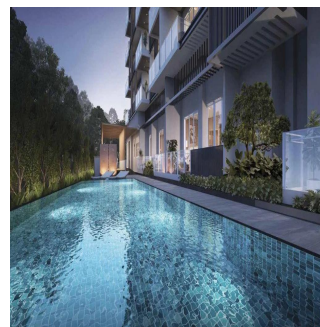

Pentkhaus

Jervois Treasures

????????, ?????? ????????, ?????, Jervois Rd, 31, 249080,

TSINA PRODAZHU

USD 2100000.00

🏠 1130 qft   🏡 6 kimnaty   🚗 3 spal?ni   🚿 3 vanni kimnaty

🏗️ 3 poverhy   📐 3 qft zemel?na ploshcha   📄 3 avtomobil?ni mistsya

FRAGRANCE GROUP LIMITED

Fragrance Group Limited
Fragrance Group Limited
Singapore, Singapore - Mistsevyv Chas

+65 6346 6888

Jervois Treasures, a laudable collection of 36 luxury homes at Singapore's most reputable private residential enclave. Nestled in District 10 where addresses include prestigious Nassim, Tanglin, Ardmore and Chatsworth, to name a few, Jervois Treasures offers the thrill of urban excitement that goes hand-in-hand with nature's tranquillity. EXPECTED T.O.P: Mar 2022

Dostupnyy Z: 08.08.2019

Poverkh: 4   Poverkhy: 4   Rik Pobudovy: 2017   Avtomobil?Ni Mistsya: 4   Rik Pobudovy: 2017   Typ: Ofis