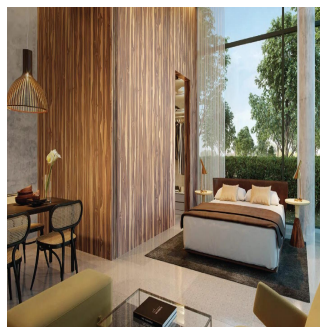

Sc Global
Sc Global Developments
Singapore, Singapore - Mistsevy Chas

+65 6100 2323

Petit Jervois is a 55 unit residential development located at 33 Jervois Road. Inspired by the success of our residences The Lincoln Modern and Martin No. 38, Petit Collectibles were created for homeowners who embrace luxury living in modestly-sized spaces. The inspiration has driven us to create yet another new concept in luxury living that follows no rules, but is anchored by principles that prize thoughtfulness and sharp attention to detail. We are excited about the launch of Petit Collectibles, which will once again set the tone for truly original luxury living spaces.

Dostupnyy Z: 08.08.2019

Poverkh: 4 Poverkhy: 4 Rik Pobudovy: 2017 Avtomobil?Ni Mistsya: 4 Rik Pobudovy: 2017 Typ: Ofis

Petit Jervois is located in prime District 10 of Jervois Good Class Bungalow (GCB) enclave. This location is closer to perfection. The district is hidden away yet in the centre of all, Petit Jervois provides endless experiences just beyond your doorstep charms. Just a few minutes away is the Tiong Bahru township which would take in the charms of historical Singapore. There are the buzzing bijoux cafes and whimsical stores. The bohemian Robertson Quay riverside is a stone throw away. It is filled with rich enchanting waterway, art galleries and a thriving bar and restaurant scene. Getting to town is also a breeze. A short 5-minutes drive can either get you the the famous Singapore Shopping belt for shopping and entertainment. The Marina Bay financial centre and Central Business District is also a short 5-minutes train ride. <https://www.petitjervois.com/>