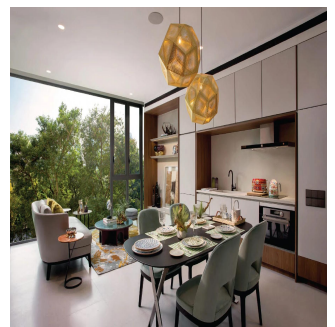

Sc Global
Sc Global Developments
Singapore, Singapore - Mistsevy Chas

+65 6100 2323

Petit Jervois is a 55 unit residential development located at 33 Jervois Road. Inspired by the success of our residences The Lincoln Modern and Martin No. 38, Petit Collectibles were created for homeowners who embrace luxury living in modestly-sized spaces. The inspiration has driven us to create yet another new concept in luxury living that follows no rules, but is anchored by principles that prize thoughtfulness and sharp attention to detail. We are excited about the launch of Petit Collectibles, which will once again set the tone for truly original luxury living spaces.