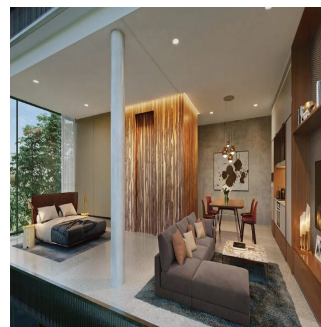

Sc Global
Sc Global Developments
Singapore, Singapore - Mistsevy Chas

+65 6100 2323

Petit Jervois is a 55 unit residential development located at 33 Jervois Road. Inspired by the success of our residences The Lincoln Modern and Martin No. 38, Petit Collectibles were created for homeowners who embrace luxury living in modestly-sized spaces. The inspiration has driven us to create yet another new concept in luxury living that follows no rules, but is anchored by principles that prize thoughtfulness and sharp attention to detail. We are excited about the launch of Petit Collectibles, which will once again set the tone for truly original luxury living spaces.

Dostupnyy Z: 08.08.2019

Poverkh: 4 Poverkhy: 4 Rik Pobudovy: 2017 Avtomobil?Ni Mistsya: 4 Rik Pobudovy: 2017 Typ: Ofis

Petit Jervois is located in prime District 10 of Jervois Good Class Bungalow (GCB) enclave. This location is closer to perfection. The district is hidden away yet in the centre of all, Petit Jervois provides endless experiences just beyond your doorstep charms. Just a few minutes away is the Tiong Bahru township which would take in the charms of historical Singapore. There are the buzzing bijoux cafes and whimsical stores. The bohemian Robertson Quay riverside is a stone throw away. It is filled with rich enchanting waterway, art galleries and a thriving bar and restaurant scene. Getting to town is also a breeze. A short 5-minutes drive can either get you the the famous Singapore Shopping belt for shopping and entertainment. The Marina Bay financial centre and Central Business District is also a short 5-minutes train ride. <https://www.petitjervois.com/>