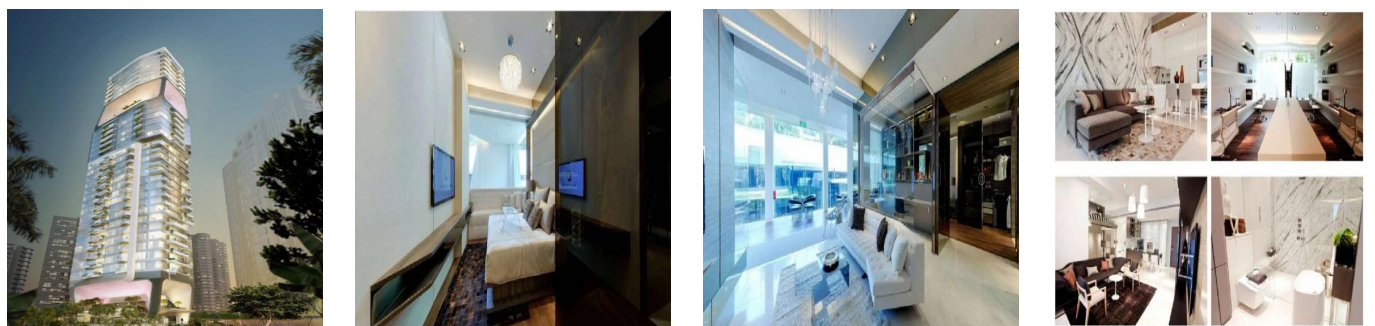

Pentkhaus

2 Bedroom Apartment For Rent At The Scotts Tower

????????? ?????????? ??????????, ??????, ??????, Scotts Rd, 38, 228240,

MISYACHNA ORENDA

\$ 4800.00

TSINA PRODAZHU

\$ 0.00

- 🏠 840 qft
- 🏠 4 kimnaty
- 🚗 2 spal?ni
- 🚿 2 vanni kimnaty
- 📦 2 poverhy
- 📐 2 qft zemel?na ploshcha
- 🚗 2 avtomobil?ni mistsya

Alex Han
 Alex Han Properties
 Singapore, Singapore - Mistsevy Chas

+65 9338 8407

Singapore Scotts Tower is a 153 meter tall tower located at the intersection of Scotts Road and Cairnhill Road, in close proximity to Orchard Road, Singapore's famous shopping and lifestyle street. With 20,000 m2 of built floor area, the building has 68 high-end apartment units with panoramic views. The design strategically maneuvers within the highly regulated building environment to maximize the full potential of the site: Four individual apartment towers are vertically offset from one another and suspended from a central core. The skyline of floating towers directly relates to the surrounding building volumes and explores the most attractive views towards the city center and an extensive green zone to the north.