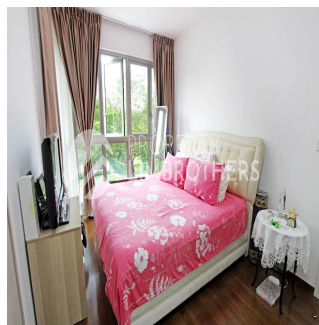

Pentkhaus

3 Bedroom Low Floor Apartment

???????, ?????? ????????, Sheung WAN, Pasir Ris Link, , ,

TSINA PRODAZHU

\$ 868700.00

🏠 1119 qft 📏 6 kimnaty 🚗 3 spal?ni 🚿 3 vanni kimnaty

🏠 3 poverhy 📏 3 qft zemel?na ploshcha 🚗 3 avtomobil?ni mistsya

Melvin Lim

Property Lim Brothers

Singapore, Singapore - Mistsevyv Chas

☎ +65 90676710

This Low Floor apartment presents a view of the greenery surrounding the development. Thou on low level, low floor lovers will definitely fall in love with this unit. Condition is great. Selling with running tenancy. Layout for this 3 bedder at 1119sqft will be something that your family will love to have.