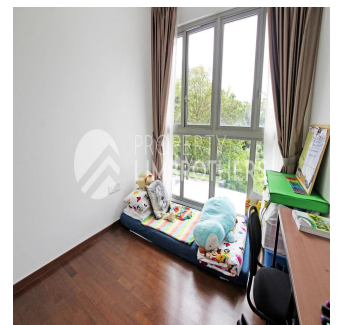

Pentkhaus

3 Bedroom Low Floor Apartment

???????, ?????? ????????, Sheung WAN, Pasir Ris Link, , ,

TSINA PRODAZHU

\$ 868700.00

🏠 1119 qft 📏 6 kimnaty 🚗 3 spal?ni 🚿 3 vanni kimnaty

🏠 3 poverhy 📏 3 qft zemel?na ploshcha 🚗 3 avtomobil?ni mistsya

Melvin Lim

Property Lim Brothers

Singapore, Singapore - Mistsevyv Chas

+65 90676710

This Low Floor apartment presents a view of the greenery surrounding the development. Thou on low level, low floor lovers will definitely fall in love with this unit. Condition is great. Selling with running tenancy. Layout for this 3 bedder at 1119sqft will be something that your family will love to have.