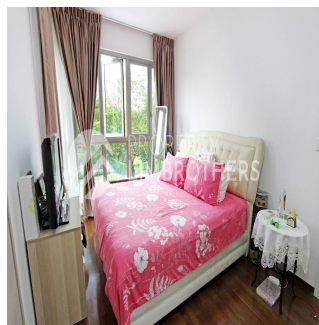

Pentkhaus

3 Bedroom Low Floor Apartment

???????, ?????? ????????, Sheung WAN, Pasir Ris Link, , ,

TSINA PRODAZHU

USD 868700.00

🏠 1119 qft 🏠 6 kimnaty 🚗 3 spal?ni 🚿 3 vanni kimnaty

🏠 3 poverhy 📏 3 qft zemel?na ploshcha 🚗 3 avtomobil?ni mistsya

Melvin Lim

Property Lim Brothers

Singapore, Singapore - Mistsevy Chas

+65 90676710

This Low Floor apartment presents a view of the greenery surrounding the development. Thou on low level, low floor lovers will definitely fall in love with this unit. Condition is great. Selling with running tenancy. Layout for this 3 bedder at 1119sqft will be something that your family will love to have.