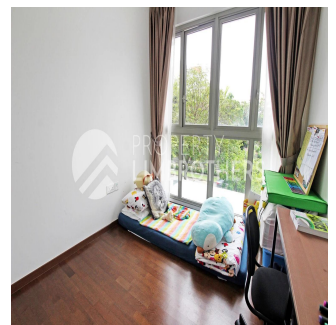

Pentkhaus

3 Bedroom Low Floor Apartment

???????, ?????? ????????, Sheung WAN, Pasir Ris Link, , ,

TSINA PRODAZHU

\$ 868700.00

🏠 1119 qft 📏 6 kimnaty 🚗 3 spal?ni 🚿 3 vanni kimnaty

🏠 3 poverhy 📏 3 qft zemel?na ploshcha 🚗 3 avtomobil?ni mistsya

Melvin Lim

Property Lim Brothers

Singapore, Singapore - Mistsevyv Chas

☎ +65 90676710

This Low Floor apartment presents a view of the greenery surrounding the development. Thou on low level, low floor lovers will definitely fall in love with this unit. Condition is great. Selling with running tenancy. Layout for this 3 bedder at 1119sqft will be something that your family will love to have.