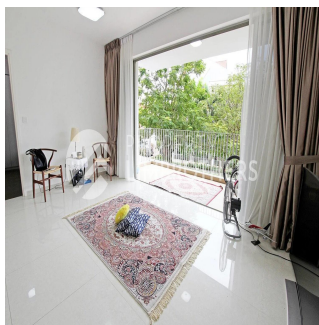

Melvin Lim

Property Lim Brothers

Singapore, Singapore - Mistsevy Chas

+65 90676710

This Low Floor apartment presents a view of the greenery surrounding the development. Thou on low level, low floor lovers will definitely fall in love with this unit. Condition is great. Selling with running tenancy. Layout for this 3 bedder at 1119sqft will be something that your family will love to have.