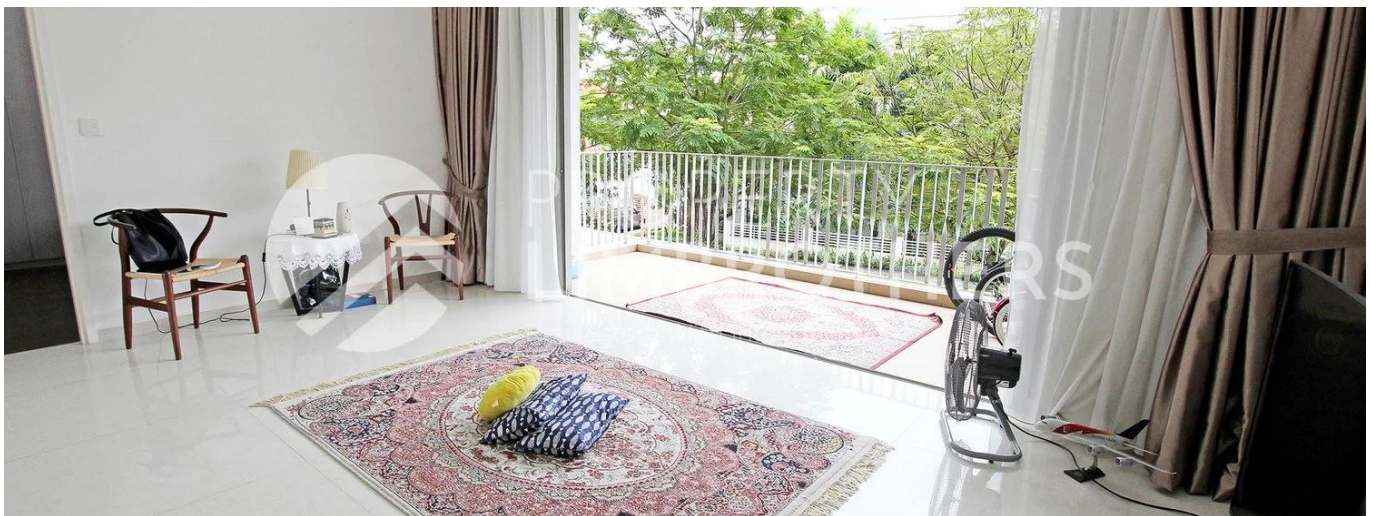

Melvin Lim

Property Lim Brothers

Singapore, Singapore - Mistsevyv Chas

☎ +65 90676710

This Low Floor apartment presents a view of the greenery surrounding the development. Thou on low level, low floor lovers will definitely fall in love with this unit. Condition is great. Selling with running tenancy. Layout for this 3 bedder at 1119sqft will be something that your family will love to have.