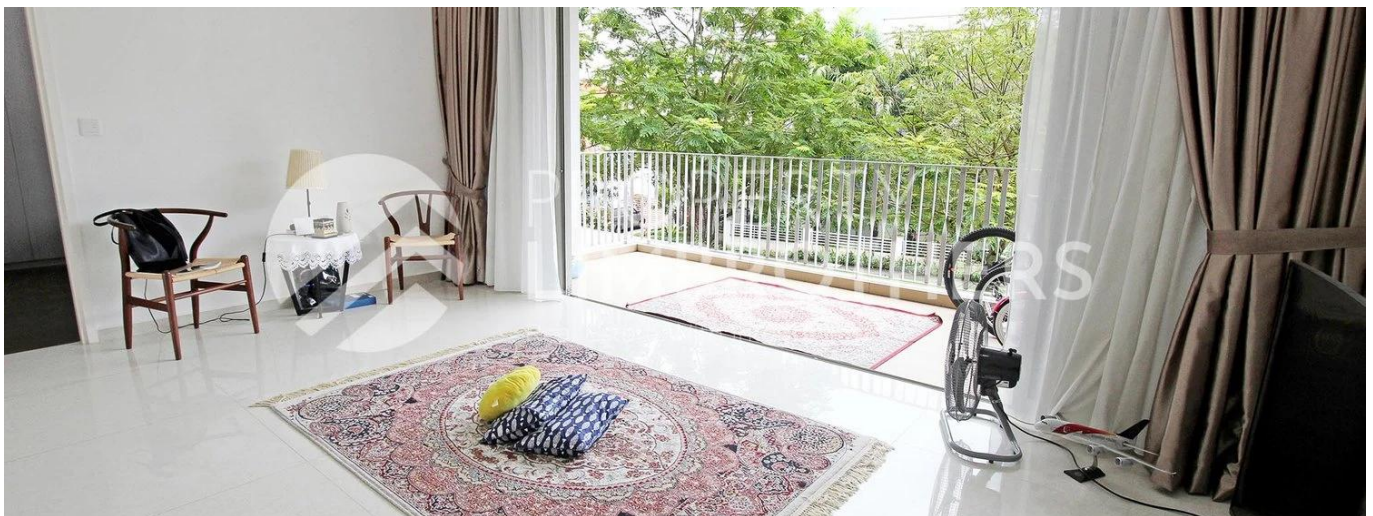

Melvin Lim

Property Lim Brothers

Singapore, Singapore - Mistsevy Chas

+65 90676710

This Low Floor apartment presents a view of the greenery surrounding the development. Thou on low level, low floor lovers will definitely fall in love with this unit. Condition is great. Selling with running tenancy. Layout for this 3 bedder at 1119sqft will be something that your family will love to have.