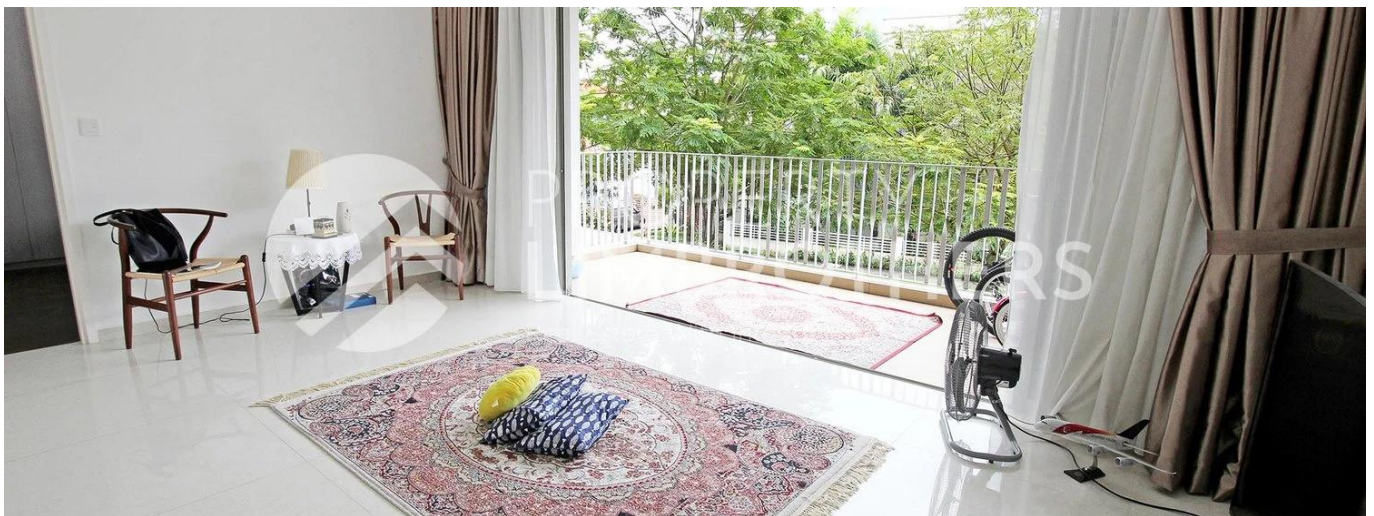

Melvin Lim

Property Lim Brothers

Singapore, Singapore - Mistsevy Chas

+65 90676710

This Low Floor apartment presents a view of the greenery surrounding the development. Thou on low level, low floor lovers will definitely fall in love with this unit. Condition is great. Selling with running tenancy. Layout for this 3 bedder at 1119sqft will be something that your family will love to have.