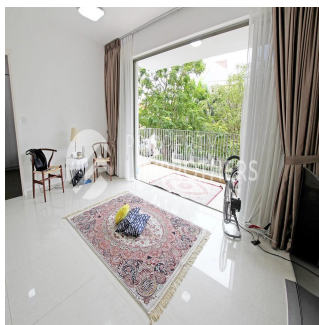

Melvin Lim

Property Lim Brothers

Singapore, Singapore - Mistsevyv Chas

☎ +65 90676710

This Low Floor apartment presents a view of the greenery surrounding the development. Thou on low level, low floor lovers will definitely fall in love with this unit. Condition is great. Selling with running tenancy. Layout for this 3 bedder at 1119sqft will be something that your family will love to have.