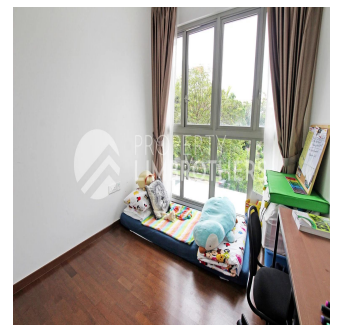

Pentkhaus

3 Bedroom Low Floor Apartment

???????, ?????? ????????, Sheung WAN, Pasir Ris Link, , ,

TSINA PRODAZHU

USD 868700.00

🏠 1119 qft 📏 6 kimnaty 🚗 3 spal?ni 🚿 3 vanni kimnaty

🏠 3 poverhy 📏 3 qft zemel?na ploshcha 🚗 3 avtomobil?ni mistsya

Melvin Lim

Property Lim Brothers

Singapore, Singapore - Mistsevy Chas

+65 90676710

This Low Floor apartment presents a view of the greenery surrounding the development. Thou on low level, low floor lovers will definitely fall in love with this unit. Condition is great. Selling with running tenancy. Layout for this 3 bedder at 1119sqft will be something that your family will love to have.