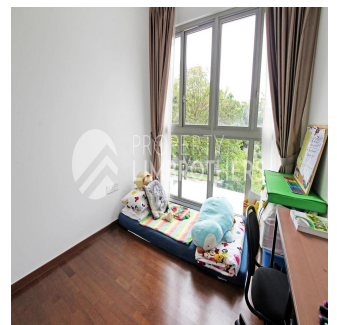

Pentkhaus

3 Bedroom Low Floor Apartment

???????, ?????? ????????, Sheung WAN, Pasir Ris Link, , ,

TSINA PRODAZHU

USD 868700.00

🏠 1119 qft 🏠 6 kimnaty 🚗 3 spal?ni 🚿 3 vanni kimnaty

🏠 3 poverhy 📏 3 qft zemel?na ploshcha 🚗 3 avtomobil?ni mistsya

Melvin Lim

Property Lim Brothers

Singapore, Singapore - Mistsevy Chas

+65 90676710

This Low Floor apartment presents a view of the greenery surrounding the development. Thou on low level, low floor lovers will definitely fall in love with this unit. Condition is great. Selling with running tenancy. Layout for this 3 bedder at 1119sqft will be something that your family will love to have.