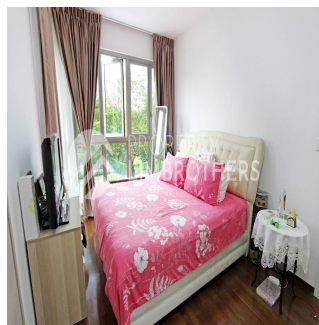

Pentkhaus

3 Bedroom Low Floor Apartment

???????, ?????? ????????, Sheung WAN, Pasir Ris Link, , ,

TSINA PRODAZHU

\$ 868700.00

🏠 1119 qft 📏 6 kimnaty 🚗 3 spal?ni 🚿 3 vanni kimnaty

🏠 3 poverhy 📏 3 qft zemel?na ploshcha 🚗 3 avtomobil?ni mistsya

Melvin Lim

Property Lim Brothers

Singapore, Singapore - Mistsevyv Chas

+65 90676710

This Low Floor apartment presents a view of the greenery surrounding the development. Thou on low level, low floor lovers will definitely fall in love with this unit. Condition is great. Selling with running tenancy. Layout for this 3 bedder at 1119sqft will be something that your family will love to have.