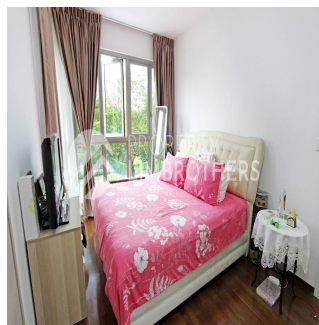

Pentkhaus

3 Bedroom Low Floor Apartment

???????, ?????? ????????, Sheung WAN, Pasir Ris Link, , ,

TSINA PRODAZHU

USD 868700.00

🏠 1119 qft 📏 6 kimnaty 🚗 3 spal?ni 🚿 3 vanni kimnaty

🏠 3 poverhy 📏 3 qft zemel?na ploshcha 🚗 3 avtomobil?ni mistsya

Melvin Lim

Property Lim Brothers

Singapore, Singapore - Mistsevy Chas

+65 90676710

This Low Floor apartment presents a view of the greenery surrounding the development. Thou on low level, low floor lovers will definitely fall in love with this unit. Condition is great. Selling with running tenancy. Layout for this 3 bedder at 1119sqft will be something that your family will love to have.