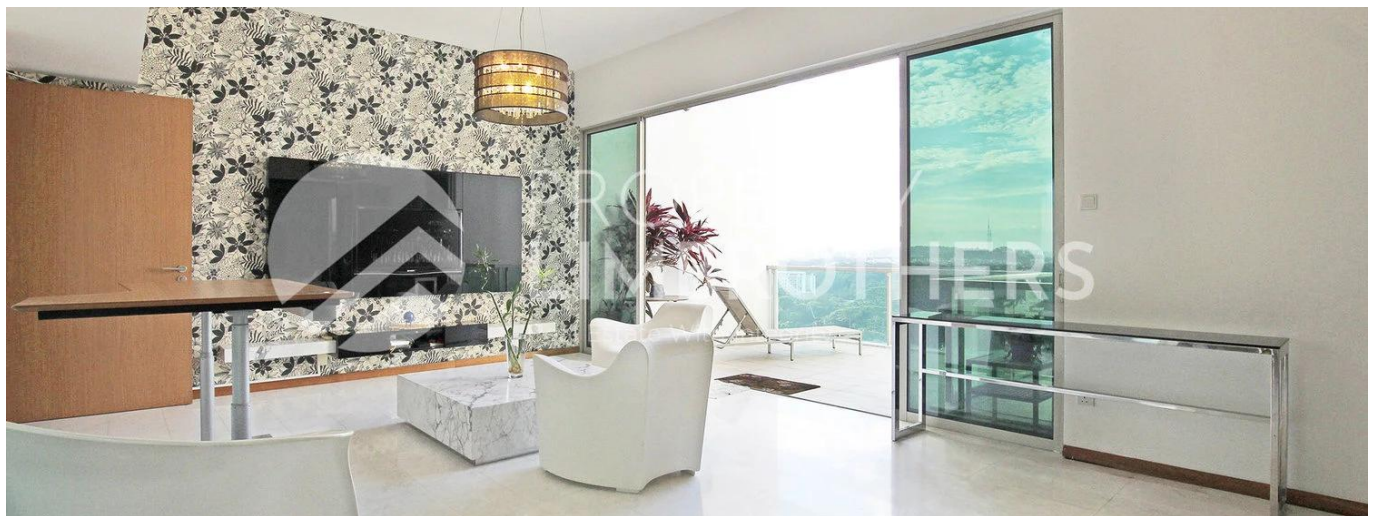

**Melvin Lim**

Property Lim Brothers

Singapore, Singapore - Mistsevyv Chas

+65 90676710

Imagine dining Al-fresco in the comfort and privacy of your own home that overlooks a panoramic view of Bukit Timah. This 4-Bedroom 3067 sqft penthouse makes it possible with its spacious balcony and functional layout. Feel the gentle caress of the light breeze on your cheeks when you push open your balcony doors, this super high story unit. Within 600m, you can walk to the nearby Dover MRT station. And if you have children who are still schooling, don't fret! There are international schools and Henry Park Primary School which surrounds the area.