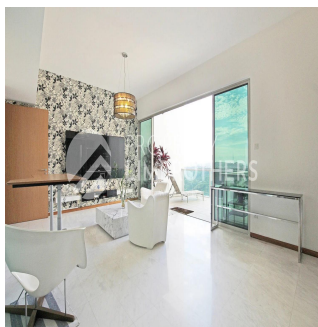

Pentkhaus

4 Bedroom Penthouse For Sale In Bukit Timah

????????, ?????? ???????, Sheung WAN, Mount Sinai Dr, , ,

TSINA PRODAZHU

USD 2751000.00

🏠 3067 qft 🏡 8 kimnaty 🚗 4 spal?ni 🚿 4 vanni kimnaty

🏠 4 poverhy 📐 4 qft zemel?na ploshcha 🚗 4 avtomobil?ni mistsya

Melvin Lim

Property Lim Brothers

Singapore, Singapore - Mistsevy Chas

☎ +65 90676710

Imagine dining Al-fresco in the comfort and privacy of your own home that overlooks a panoramic view of Bukit Timah. This 4-Bedroom 3067 sqft penthouse makes it possible with its spacious balcony and functional layout. Feel the gentle caress of the light breeze on your cheeks when you push open your balcony doors, this super high story unit. Within 600m, you can walk to the nearby Dover MRT station. And if you have children who are still schooling, don't fret! There are international schools and Henry Park Primary School which surrounds the area.