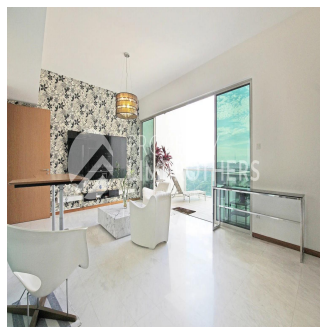

**Melvin Lim**

Property Lim Brothers

Singapore, Singapore - Mistsevyv Chas

+65 90676710

Imagine dining Al-fresco in the comfort and privacy of your own home that overlooks a panoramic view of Bukit Timah. This 4-Bedroom 3067 sqft penthouse makes it possible with its spacious balcony and functional layout. Feel the gentle caress of the light breeze on your cheeks when you push open your balcony doors, this super high story unit. Within 600m, you can walk to the nearby Dover MRT station. And if you have children who are still schooling, don't fret! There are international schools and Henry Park Primary School which surrounds the area.