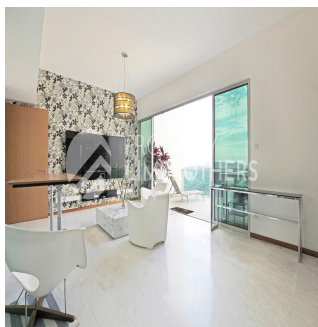

Pentkhaus

4 Bedroom Penthouse For Sale In Bukit Timah

????????, ?????? ????????, Sheung WAN, Mount Sinai Dr, , ,

TSINA PRODAZHU

USD 2751000.00

🏠 3067 qft 🏡 8 kimnaty 🚗 4 spal'ni 🚿 4 vanni kimnaty

🏠 4 poverhy 📐 4 qft zemel'na ploshcha 🚗 4 avtomobil'ni mistsya

Melvin Lim

Property Lim Brothers

Singapore, Singapore - Mistsevy Chas

+65 90676710

Imagine dining Al-fresco in the comfort and privacy of your own home that overlooks a panoramic view of Bukit Timah. This 4-Bedroom 3067 sqft penthouse makes it possible with its spacious balcony and functional layout. Feel the gentle caress of the light breeze on your cheeks when you push open your balcony doors, this super high story unit. Within 600m, you can walk to the nearby Dover MRT station. And if you have children who are still schooling, don't fret! There are international schools and Henry Park Primary School which surrounds the area.