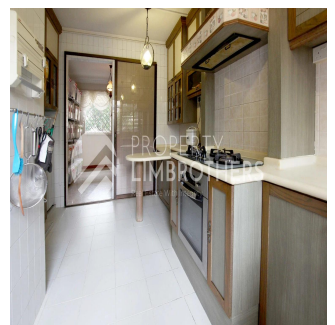

Melvin Lim
Property Lim Brothers
Singapore, Singapore - Mistsevyv Chas

 +65 90676710

Surround yourself with exquisite marble fittings! In this grand executive maisonette, you have access to spacious common areas and large bedroom sizes- all 3 bedrooms can fit a King Sized Bed comfortably! Plus point: This unit faces lush greenery which promises you good ventilation and scenic views. You will be utterly spoilt for choice since it only take you and your family a few minutes walk to Tampines Mall, Century Square, Tampines Mrt and many more!