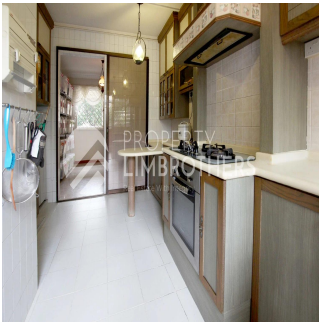

Melvin Lim
Property Lim Brothers
Singapore, Singapore - Mistsevyv Chas

 +65 90676710

Surround yourself with exquisite marble fittings! In this grand executive maisonette, you have access to spacious common areas and large bedroom sizes- all 3 bedrooms can fit a King Sized Bed comfortably! Plus point: This unit faces lush greenery which promises you good ventilation and scenic views. You will be utterly spoilt for choice since it only take you and your family a few minutes walk to Tampines Mall, Century Square, Tampines Mrt and many more!