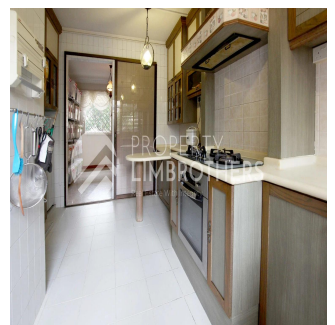

Melvin Lim
Property Lim Brothers
Singapore, Singapore - Mistsevy Chas

 +65 90676710

Surround yourself with exquisite marble fittings! In this grand executive maisonette, you have access to spacious common areas and large bedroom sizes- all 3 bedrooms can fit a King Sized Bed comfortably! Plus point: This unit faces lush greenery which promises you good ventilation and scenic views. You will be utterly spoilt for choice since it only take you and your family a few minutes walk to Tampines Mall, Century Square, Tampines Mrt and many more!