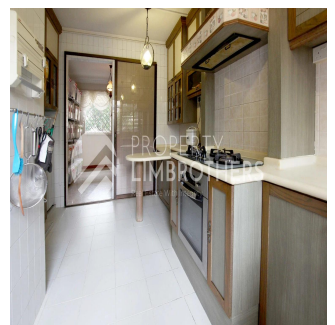

Melvin Lim
Property Lim Brothers
Singapore, Singapore - Mistsevy Chas

+65 90676710

Surround yourself with exquisite marble fittings! In this grand executive maisonette, you have access to spacious common areas and large bedroom sizes- all 3 bedrooms can fit a King Sized Bed comfortably! Plus point: This unit faces lush greenery which promises you good ventilation and scenic views. You will be utterly spoilt for choice since it only take you and your family a few minutes walk to Tampines Mall, Century Square, Tampines Mrt and many more!