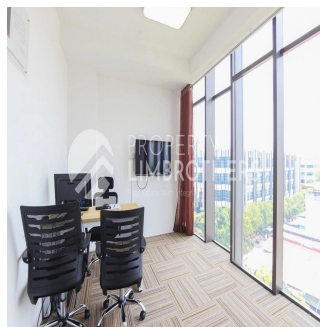

**Melvin Lim**

Property Lim Brothers

Singapore, Singapore - Mistsevyv Chas

+65 90676710

We have a Rare, Freehold B1 Industrial Factory for Sale. The entire property measures 2,357sqft and includes a mezzanine floor that is convenient for business owners to house BOTH an office and a factory operation under one roof. Ceiling height is approximately 5.47m and is currently fully fitted. Ground floor features 1 office, a classroom and toilet while the Mezzanine office size is approximately: 10m x 8.2m and consists of 2 office rooms and a toilet. It's great for your own use or investment and is currently tenanted till December 2019. Maintenance fees are only \$1300 per qtr and features amenities like BBQ pits, a swimming pool and gym within the development itself, allowing you better work-life balance. Interested? Contact us for a viewing today!