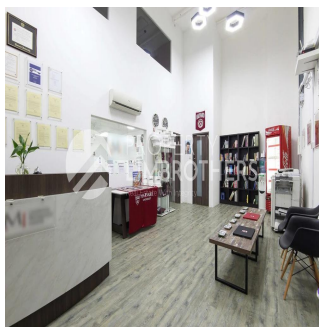

**Melvin Lim**

Property Lim Brothers

Singapore, Singapore - Mistsevyv Chas

+65 90676710

We have a Rare, Freehold B1 Industrial Factory for Sale. The entire property measures 2,357sqft and includes a mezzanine floor that is convenient for business owners to house BOTH an office and a factory operation under one roof. Ceiling height is approximately 5.47m and is currently fully fitted. Ground floor features 1 office, a classroom and toilet while the Mezzanine office size is approximately: 10m x 8.2m and consists of 2 office rooms and a toilet. It's great for your own use or investment and is currently tenanted till December 2019. Maintenance fees are only \$1300 per qtr and features amenities like BBQ pits, a swimming pool and gym within the development itself, allowing you better work-life balance. Interested? Contact us for a viewing today!