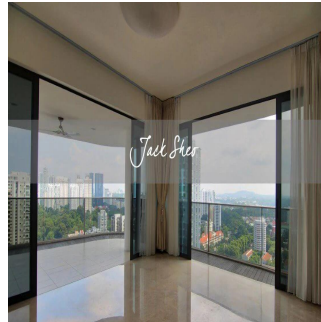

Pentkhaus

4 Bedroom Unit For Rent In Trilight

???????, ?????? ????????, Sheung WAN, , , ,

- 2335 qft
- 8 kimnaty
- 4 spal?ni
- 4 vanni kimnaty
- 4 poverhy
- 4 qft zemel?na ploshcha
- 4 avtomobil?ni mistsya

Jack Sheo
 Jack Sheo
 Singapore, Singapore - Mistsevyv Chas

+65 93378483

Trilight is located in the Newton area which is among Singapore's prime district. The condo is within short walking distance to 3 shopping malls and Newton MRT station. Newton MRT station is one station away from Orchard MRT. This unit is located on level 25 and boasts a panoramic view of the neighbourhood. The unit is spacious, bright and has a wrap around balcony that cuddles the living room and master bedroom. There is a wet and dry kitchen and a helper's room and bathroom. This is perfect for tenants who like high rise living and spacious units.