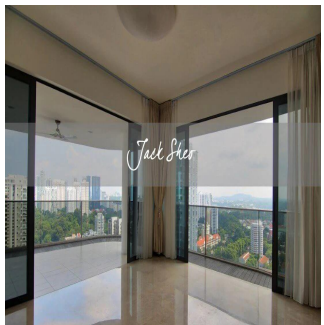

Pentkhaus

4 Bedroom Unit For Rent In Trilight

???????, ?????? ????????, Sheung WAN, , , ,

- 2335 qft
- 8 kimnaty
- 4 spal?ni
- 4 vanni kimnaty
- 4 poverhy
- 4 qft zemel?na ploshcha
- 4 avtomobil?ni mistsya

Jack Sheo
 Jack Sheo
 Singapore, Singapore - Mistsevy Chas

+65 93378483

Trilight is located in the Newton area which is among Singapore's prime district. The condo is within short walking distance to 3 shopping malls and Newton MRT station. Newton MRT station is one station away from Orchard MRT. This unit is located on level 25 and boasts a panoramic view of the neighbourhood. The unit is spacious, bright and has a wrap around balcony that cuddles the living room and master bedroom. There is a wet and dry kitchen and a helper's room and bathroom. This is perfect for tenants who like high rise living and spacious units.