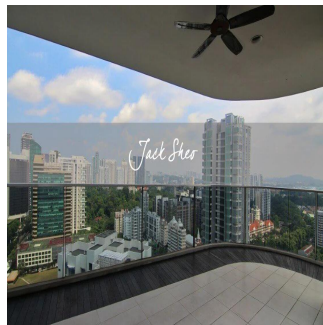

Pentkhaus

4 Bedroom Unit For Rent In Trilight

???????, ?????? ????????, Sheung WAN, , , ,

- 2335 qft
- 8 kimnaty
- 4 spal?ni
- 4 vanni kimnaty
- 4 poverhy
- 4 qft zemel?na ploshcha
- 4 avtomobil?ni mistsya

Jack Sheo
 Jack Sheo
 Singapore, Singapore - Mistsevy Chas

+65 93378483

Trilight is located in the Newton area which is among Singapore's prime district. The condo is within short walking distance to 3 shopping malls and Newton MRT station. Newton MRT station is one station away from Orchard MRT. This unit is located on level 25 and boasts a panoramic view of the neighbourhood. The unit is spacious, bright and has a wrap around balcony that cuddles the living room and master bedroom. There is a wet and dry kitchen and a helper's room and bathroom. This is perfect for tenants who like high rise living and spacious units.