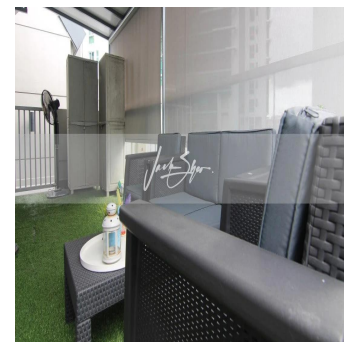

Jack Sheo
Jack Sheo
Singapore, Singapore - Mistsevyv Chas

 +65 93378483

Hills Twoone is a low-rise development located at 21 Hillview Terrace. This Hills Twoone penthouse unit for sale is tucked at a corner of the building. It is split into 2 levels in the following configuration: Lower floor: – 2 bedrooms (can accommodate queen-sized bed) – 1 common bathroom – living/dining/kitchen Upper floor: – ensuite master bedroom – sheltered terrace The layout is practical and compact which makes it easy to use and maintain. The unit also enjoys very good natural lighting.