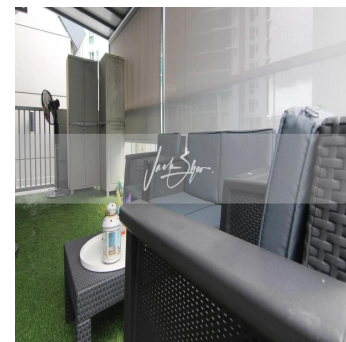

Jack Sheo
 Jack Sheo
 Singapore, Singapore - Mistsevyv Chas

+65 93378483

Hills Twoone is a low-rise development located at 21 Hillview Terrace. This Hills Twoone penthouse unit for sale is tucked at a corner of the building. It is split into 2 levels in the following configuration: Lower floor: – 2 bedrooms (can accommodate queen-sized bed) – 1 common bathroom – living/dining/kitchen Upper floor: – ensuite master bedroom – sheltered terrace The layout is practical and compact which makes it easy to use and maintain. The unit also enjoys very good natural lighting.