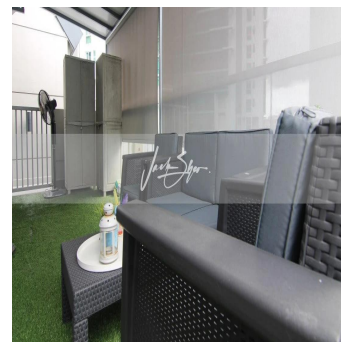

**Jack Sheo**  
 Jack Sheo  
 Singapore, Singapore - Mistsevyv Chas

+65 93378483

Hills Twoone is a low-rise development located at 21 Hillview Terrace. This Hills Twoone penthouse unit for sale is tucked at a corner of the building. It is split into 2 levels in the following configuration: Lower floor: – 2 bedrooms (can accommodate queen-sized bed) – 1 common bathroom – living/dining/kitchen Upper floor: – ensuite master bedroom – sheltered terrace The layout is practical and compact which makes it easy to use and maintain. The unit also enjoys very good natural lighting.